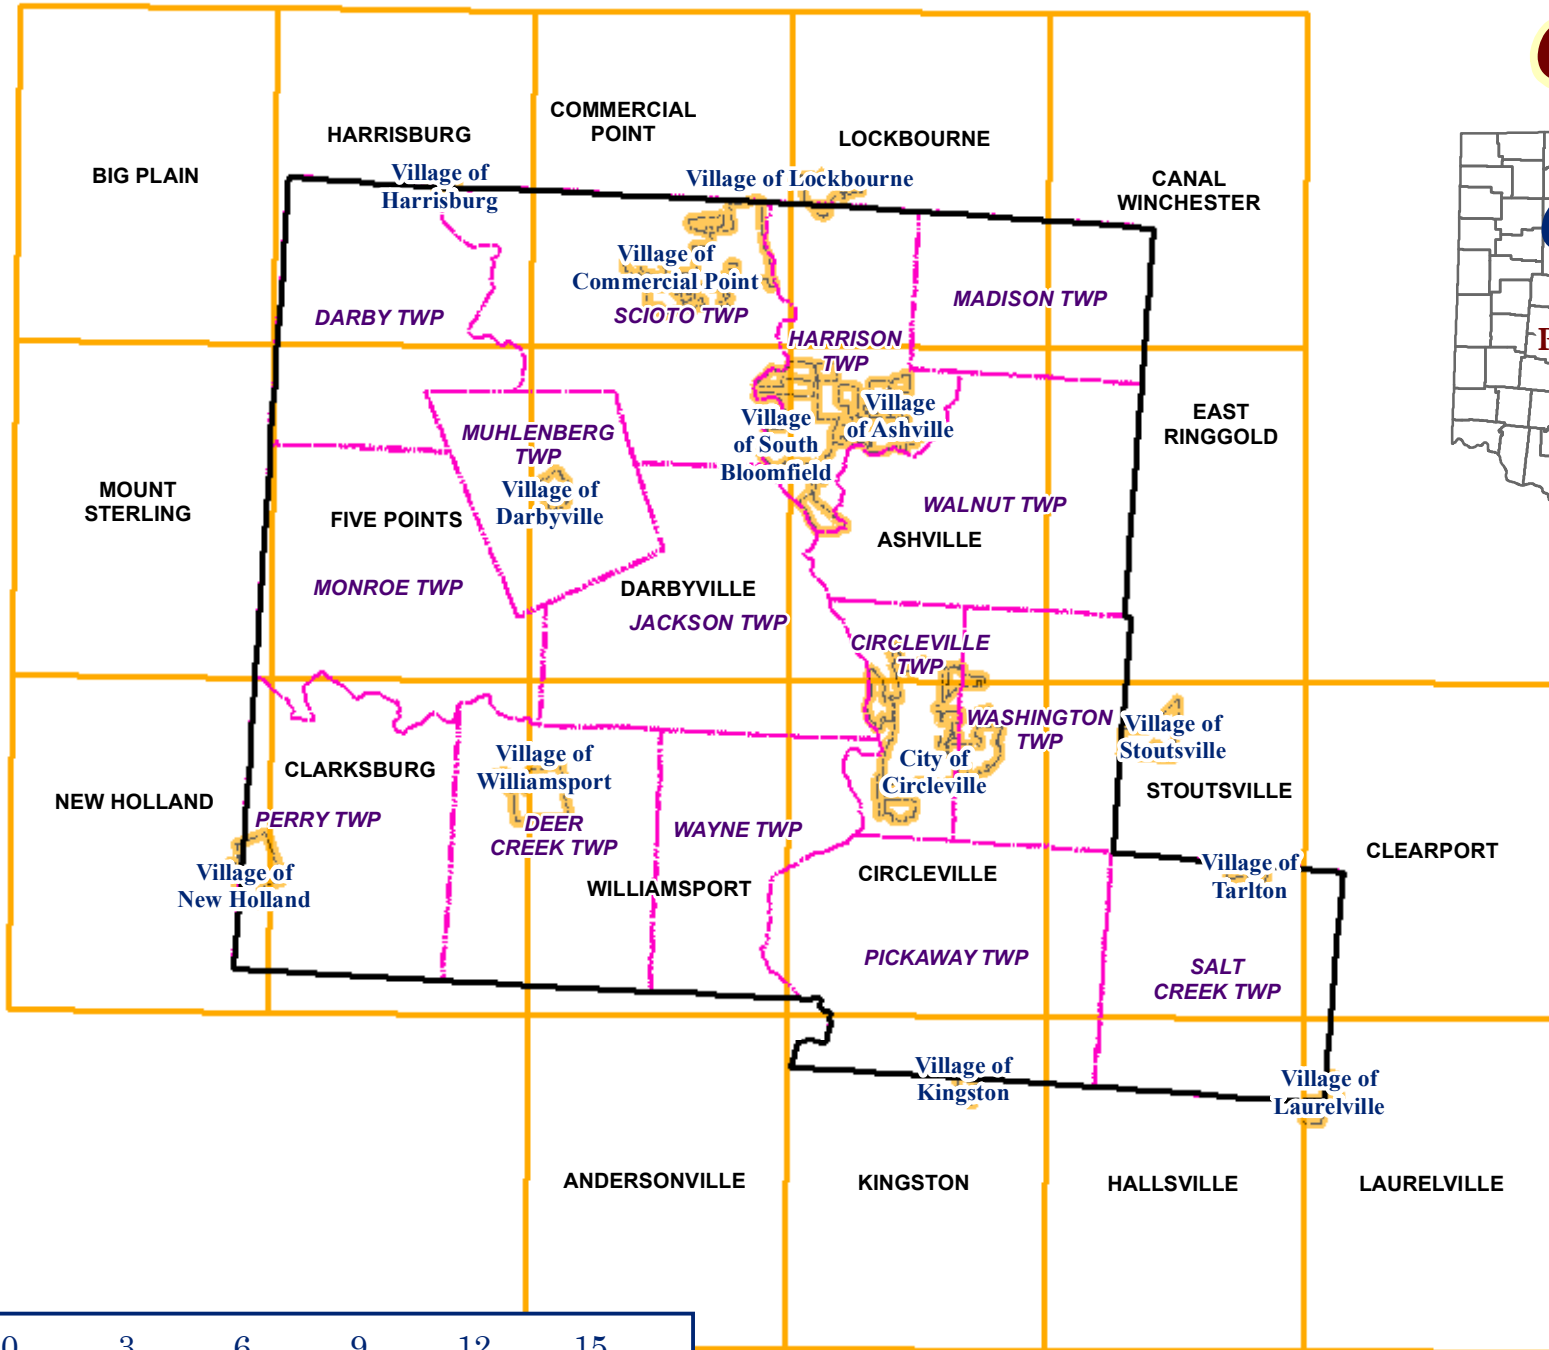

PICKAWAY CO. OHIO

-  Townships
-  Corp Boundaries
-  USGS 7.5 Minute Quad Index

1 inch = 26,171 feet

Pickaway County GIS
124 W Franklin St.
Circleville, Ohio 43113
For Reference Only Date 2024
Source: Pickaway Co., ODOT, ODNR
Please Se Pickaway Co
Auditor Disclaimer
<https://auditor.pickawaycountyohio.gov/Disclaimer>