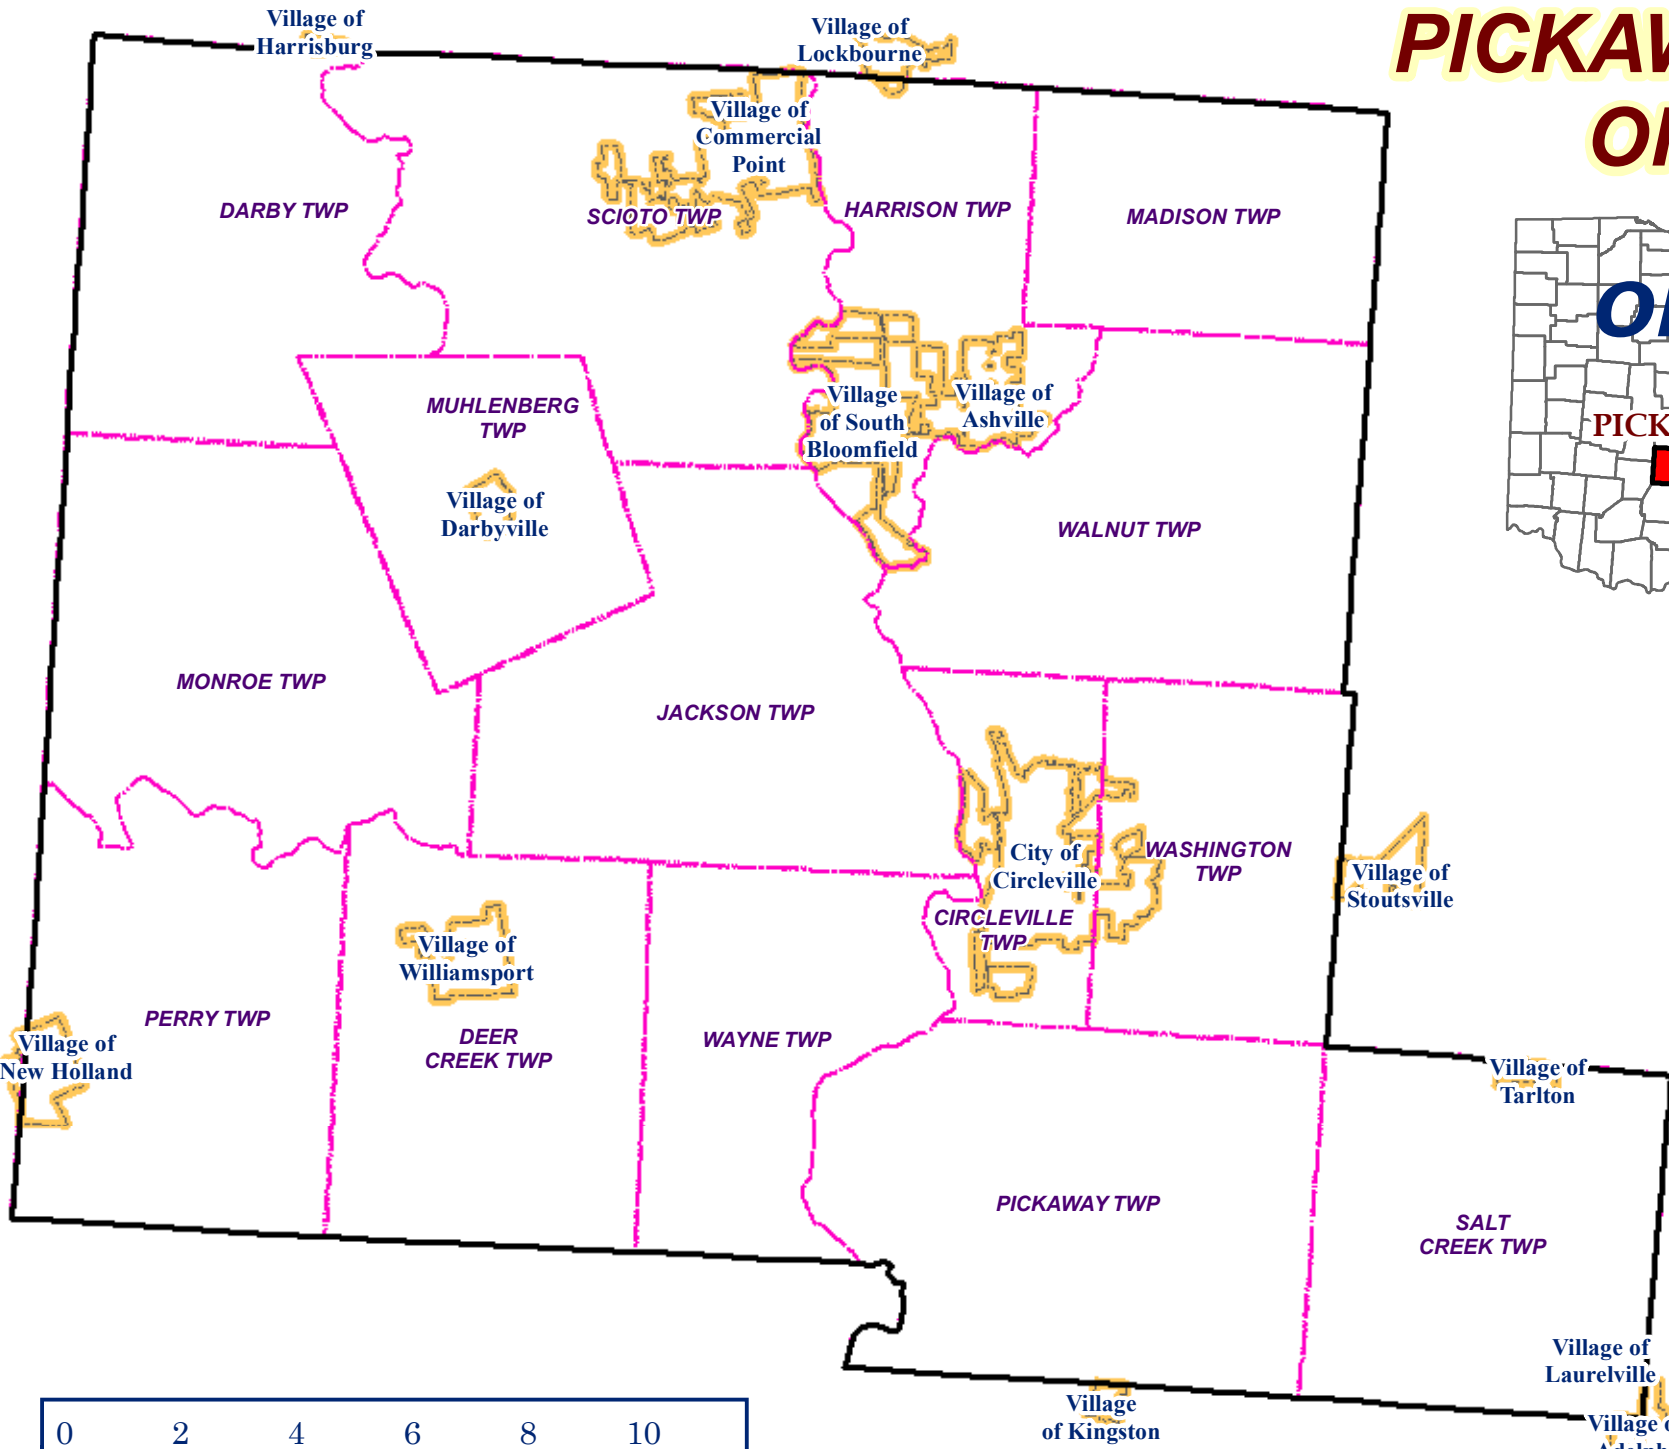

# PICKAWAY CO. OHIO

 Townships  
 Corp Boundaries

1 inch = 17,500 feet

Pickaway County GIS  
124 W Franklin St.  
Circleville, Ohio 43113  
For Reference Only Date 2024  
Source: Pickaway Co., ODOT, ODNR  
Please See Pickaway Co  
Auditor Disclaimer  
<https://auditor.pickawaycountyohio.gov/Disclaimer>