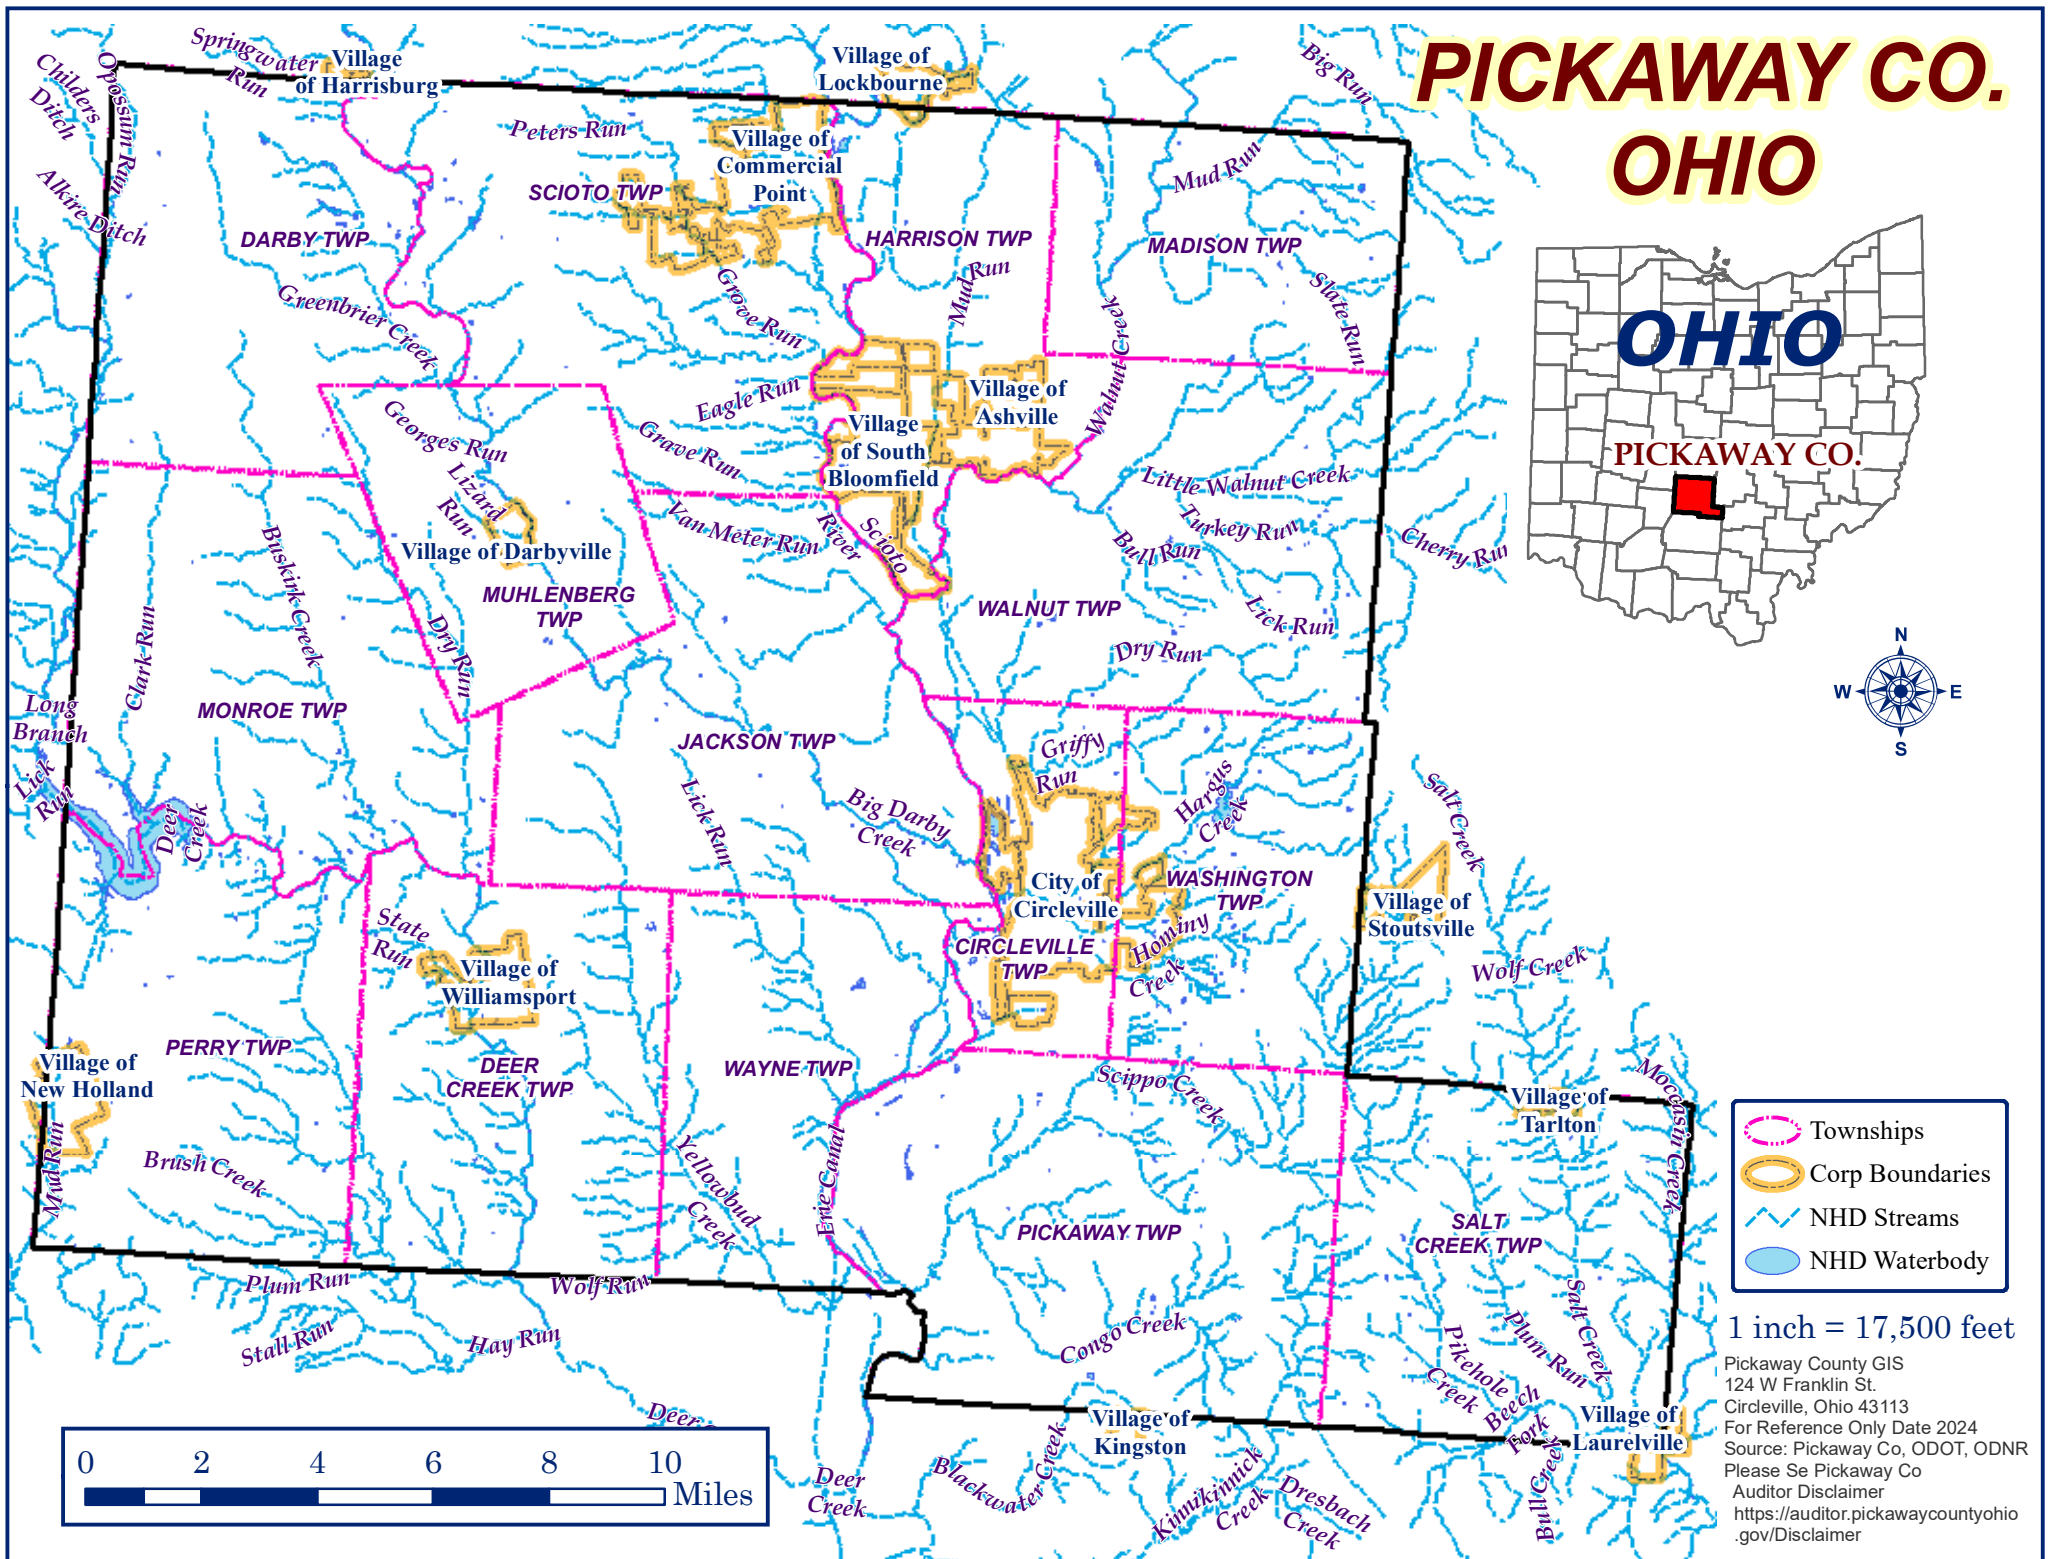

# PICKAWAY CO. OHIO

- Townships
- Corp Boundaries
- NHD Streams
- NHD Waterbody

1 inch = 17,500 feet

Pickaway County GIS  
124 W Franklin St.  
Circleville, Ohio 43113  
For Reference Only Date 2024  
Source: Pickaway Co., ODOT, ODNR  
Please See Pickaway Co  
Auditor Disclaimer  
<https://auditor.pickawaycountyohio.gov/Disclaimer>