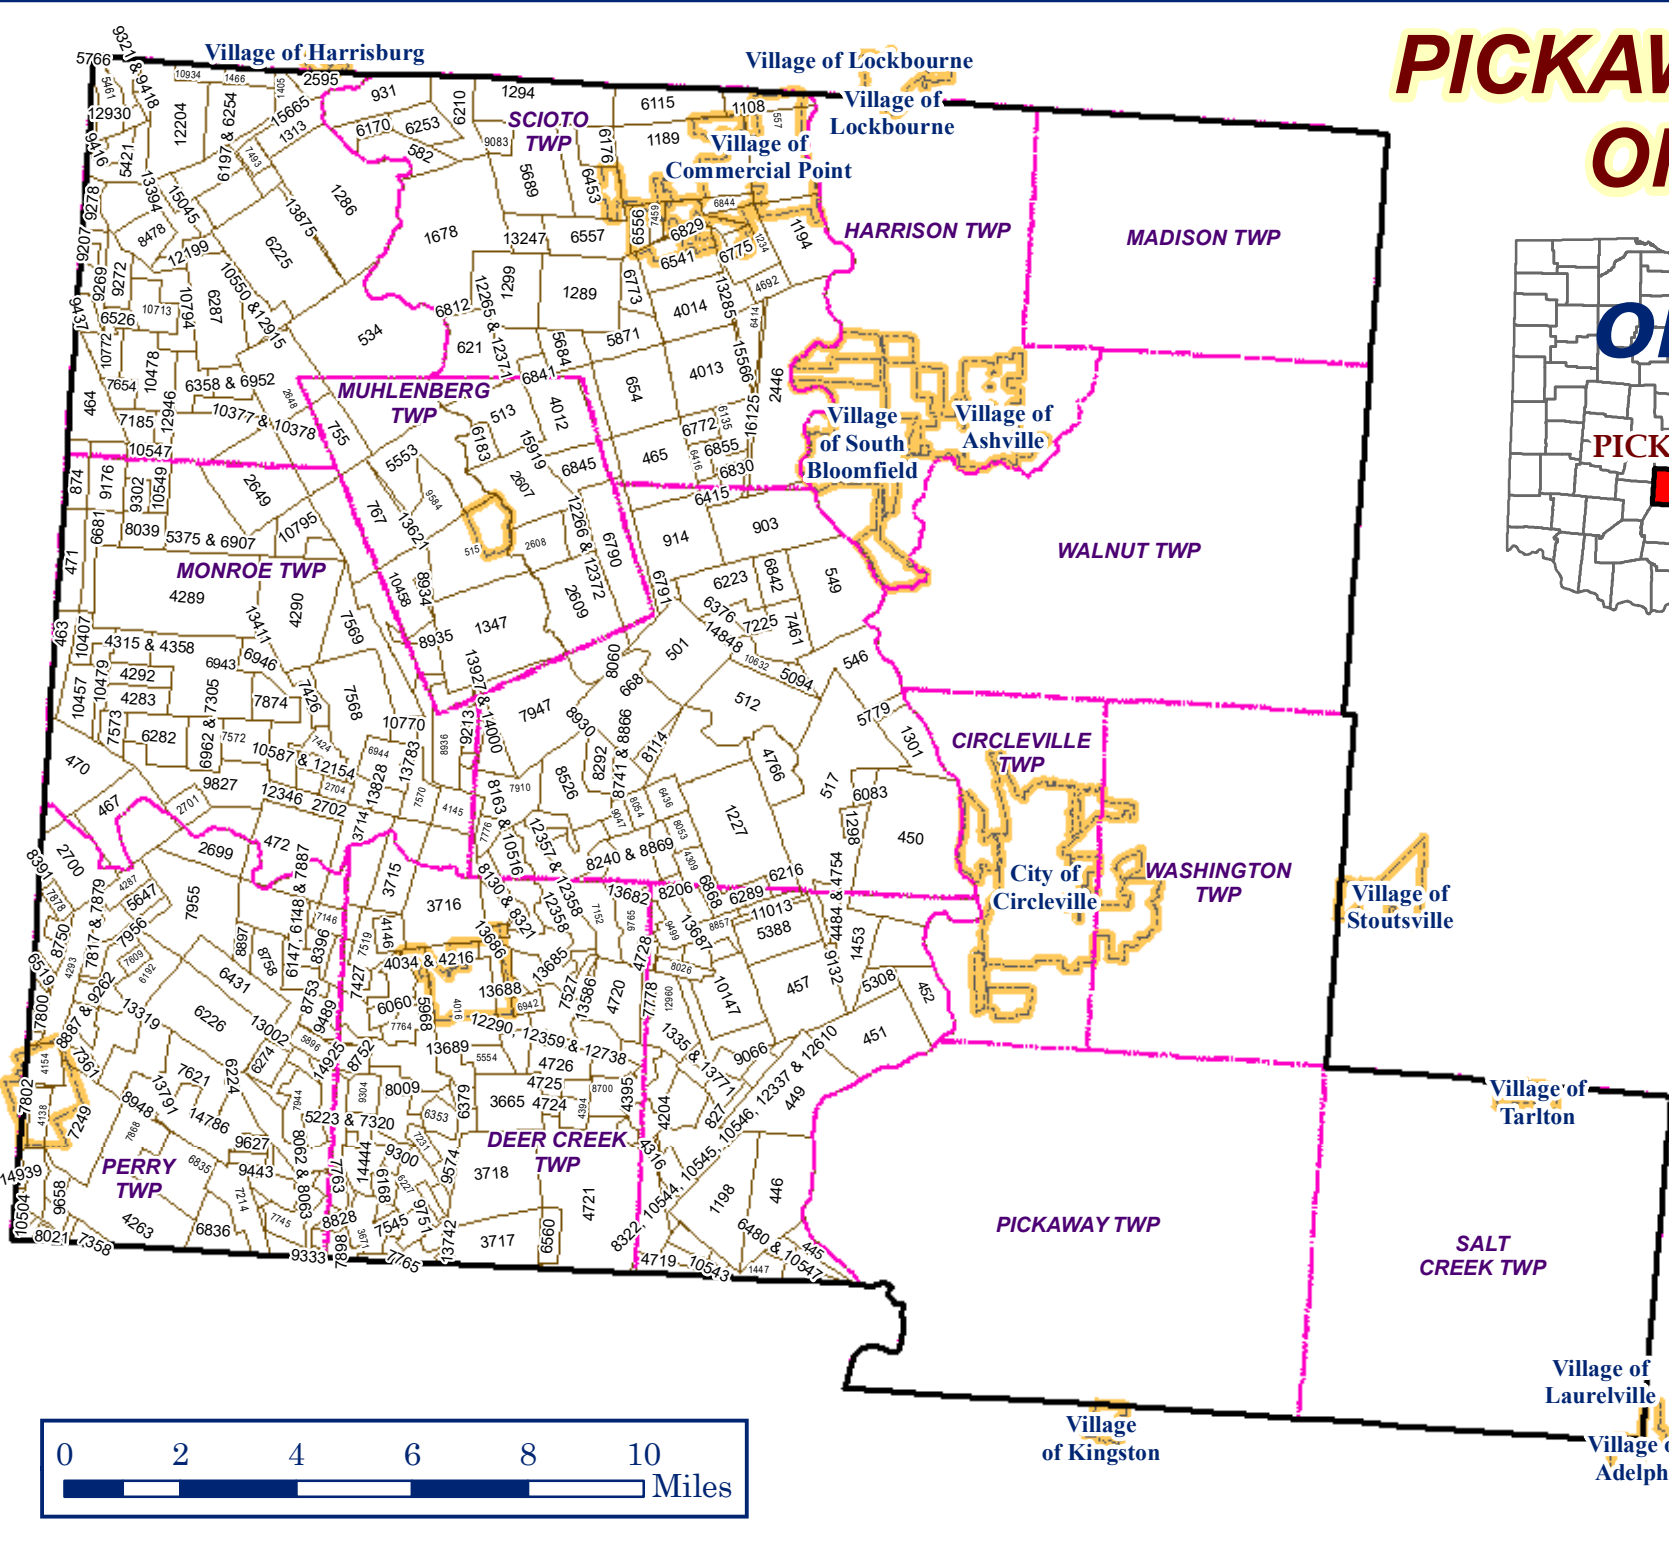

PICKAWAY CO. OHIO

-  Townships
-  DRAFT Pickaway VMS
-  Corp Boundaries

1 inch = 17,500 feet

Pickaway County GIS
 124 W Franklin St.
 Circleville, Ohio 43113
 For Reference Only Date 2024
 Source: Pickaway Co., ODOT, ODNR
 Please See Pickaway Co
 Auditor Disclaimer
<https://auditor.pickawaycountyohio.gov/Disclaimer>