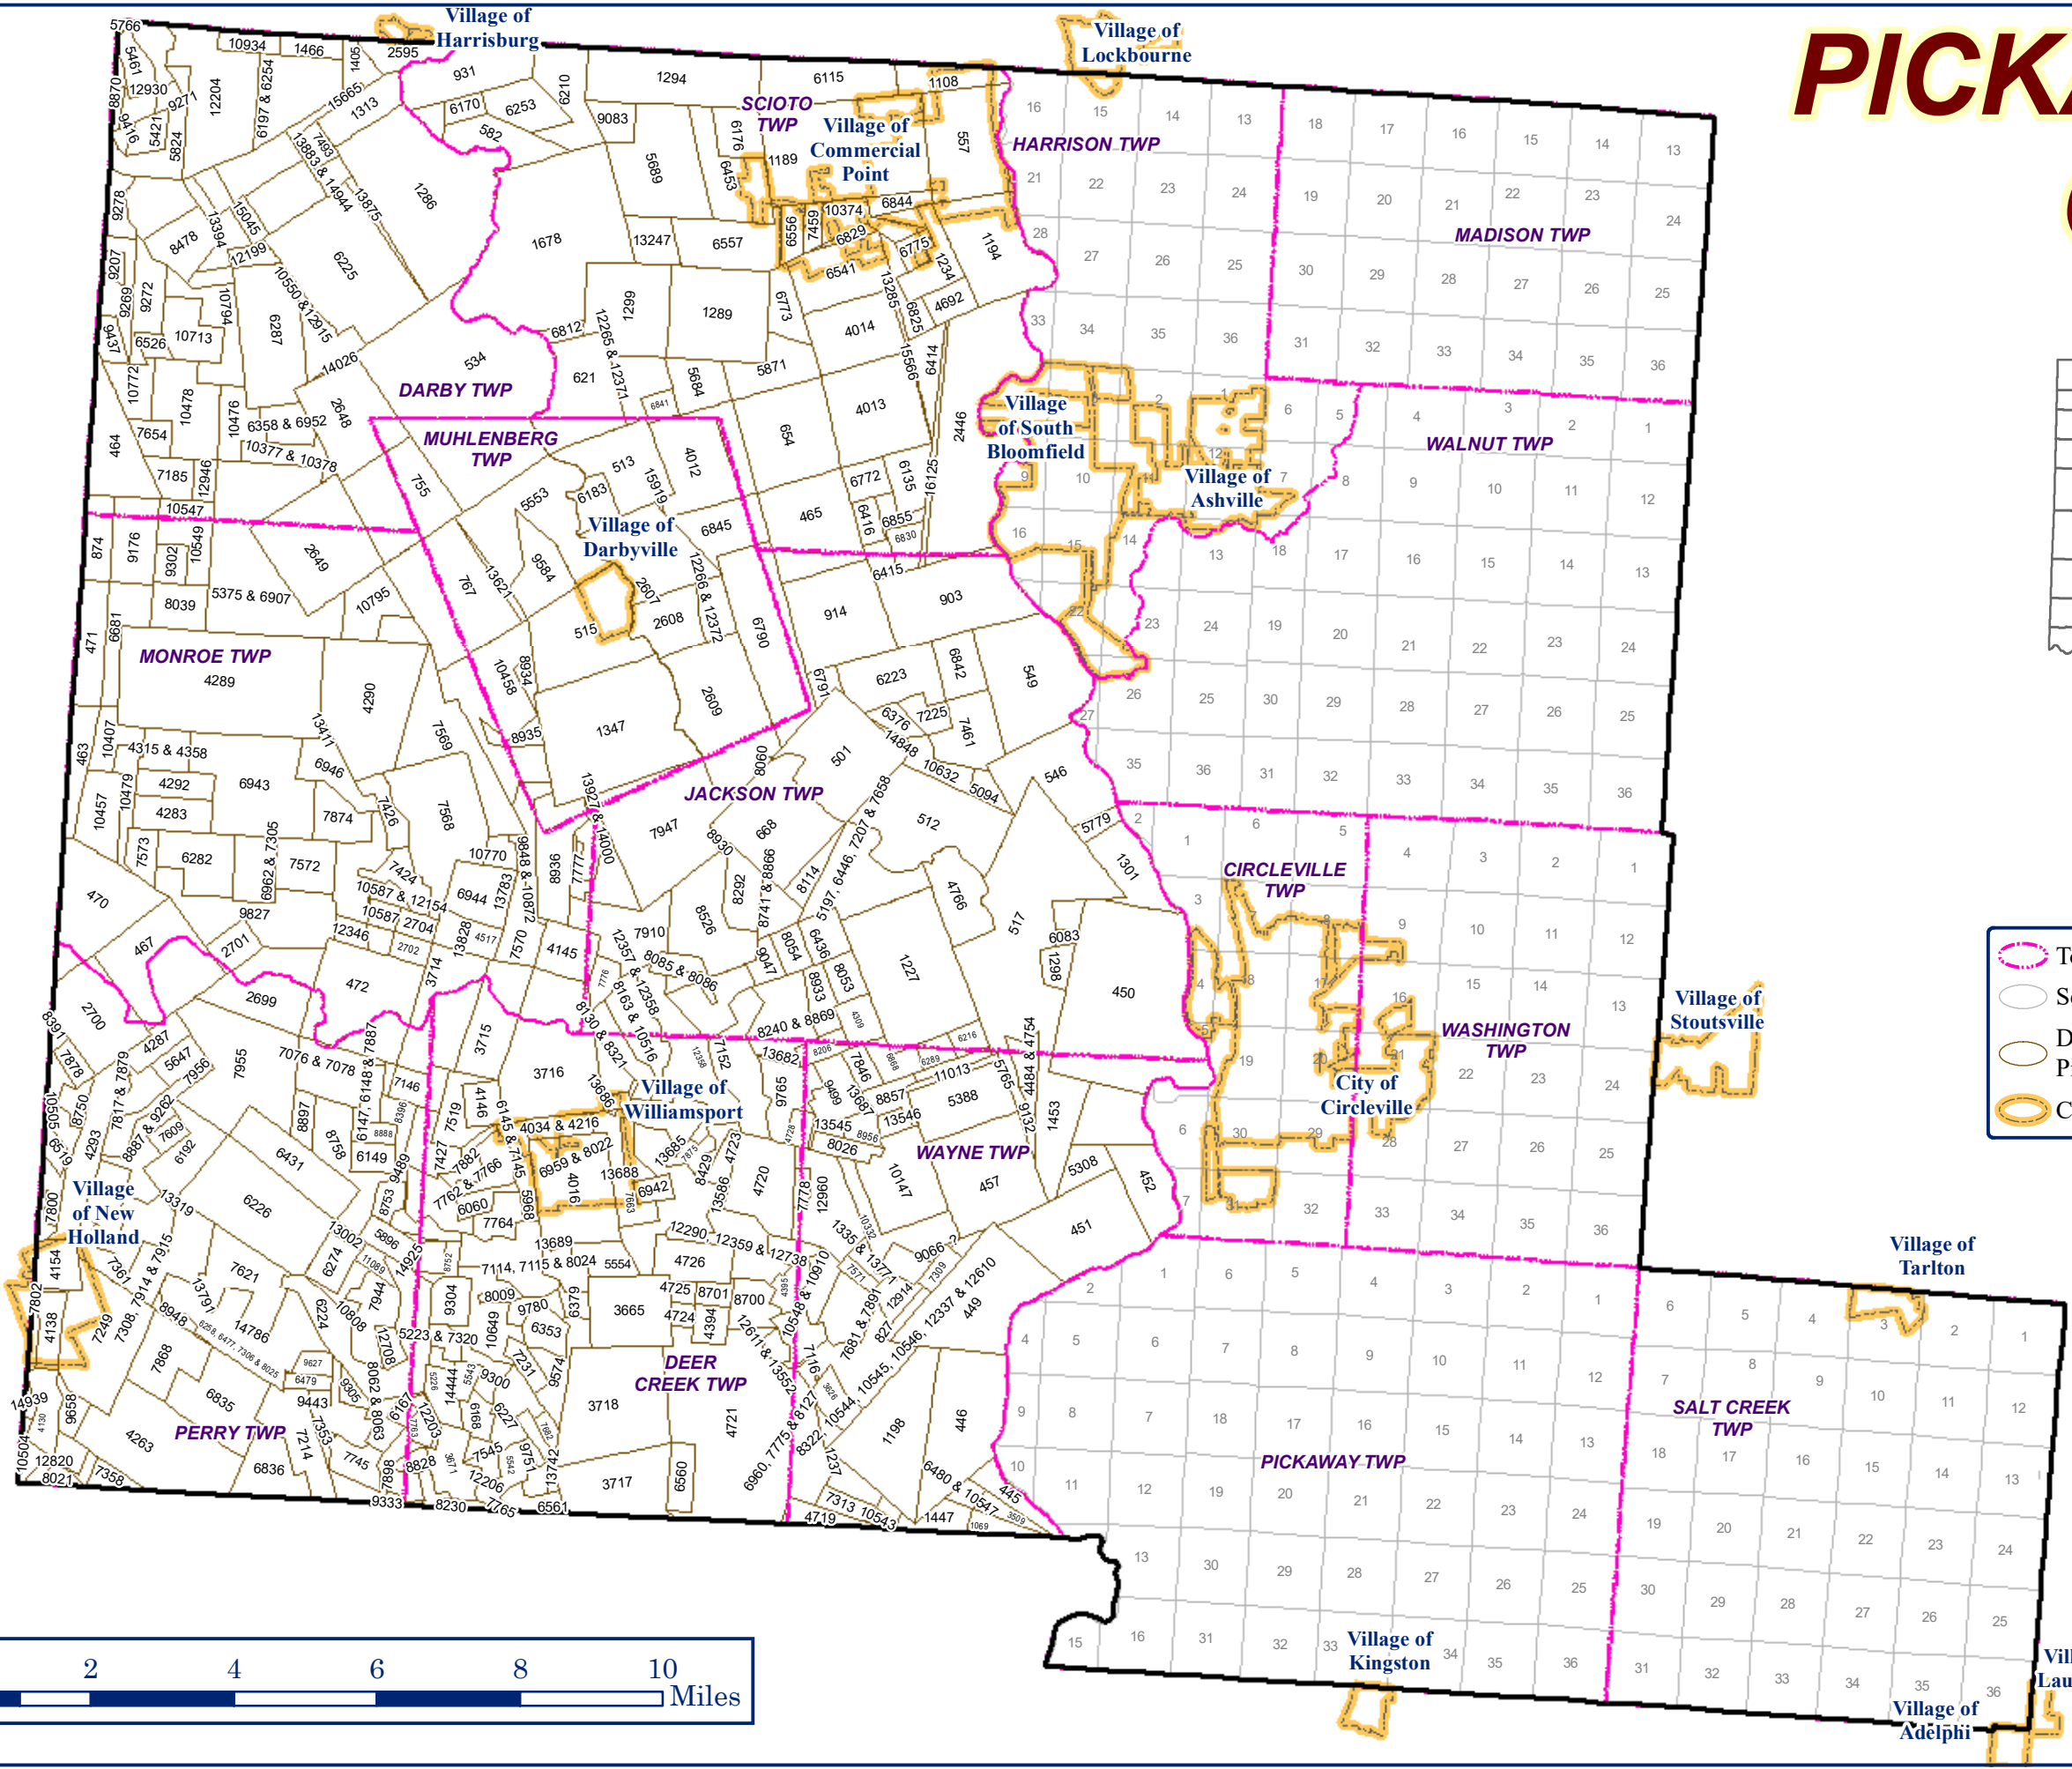

PICKAWAY CO. OHIO

Legend:

- Townships (pink dashed line)
- Sections (black grid lines)
- DRAFT Pickaway VMS (orange dashed line)
- Corp Boundaries (orange solid line)

1 inch = 12,500 feet

Pickaway County GIS
124 W Franklin St.
Circleville, Ohio 43113
For Reference Only Date 2024
Source: Pickaway Co, ODOT, ODNR
Please See Pickaway Co
Auditor's Disclaimer
<https://auditor.pickawaycountyohio.gov/Disclaimer>