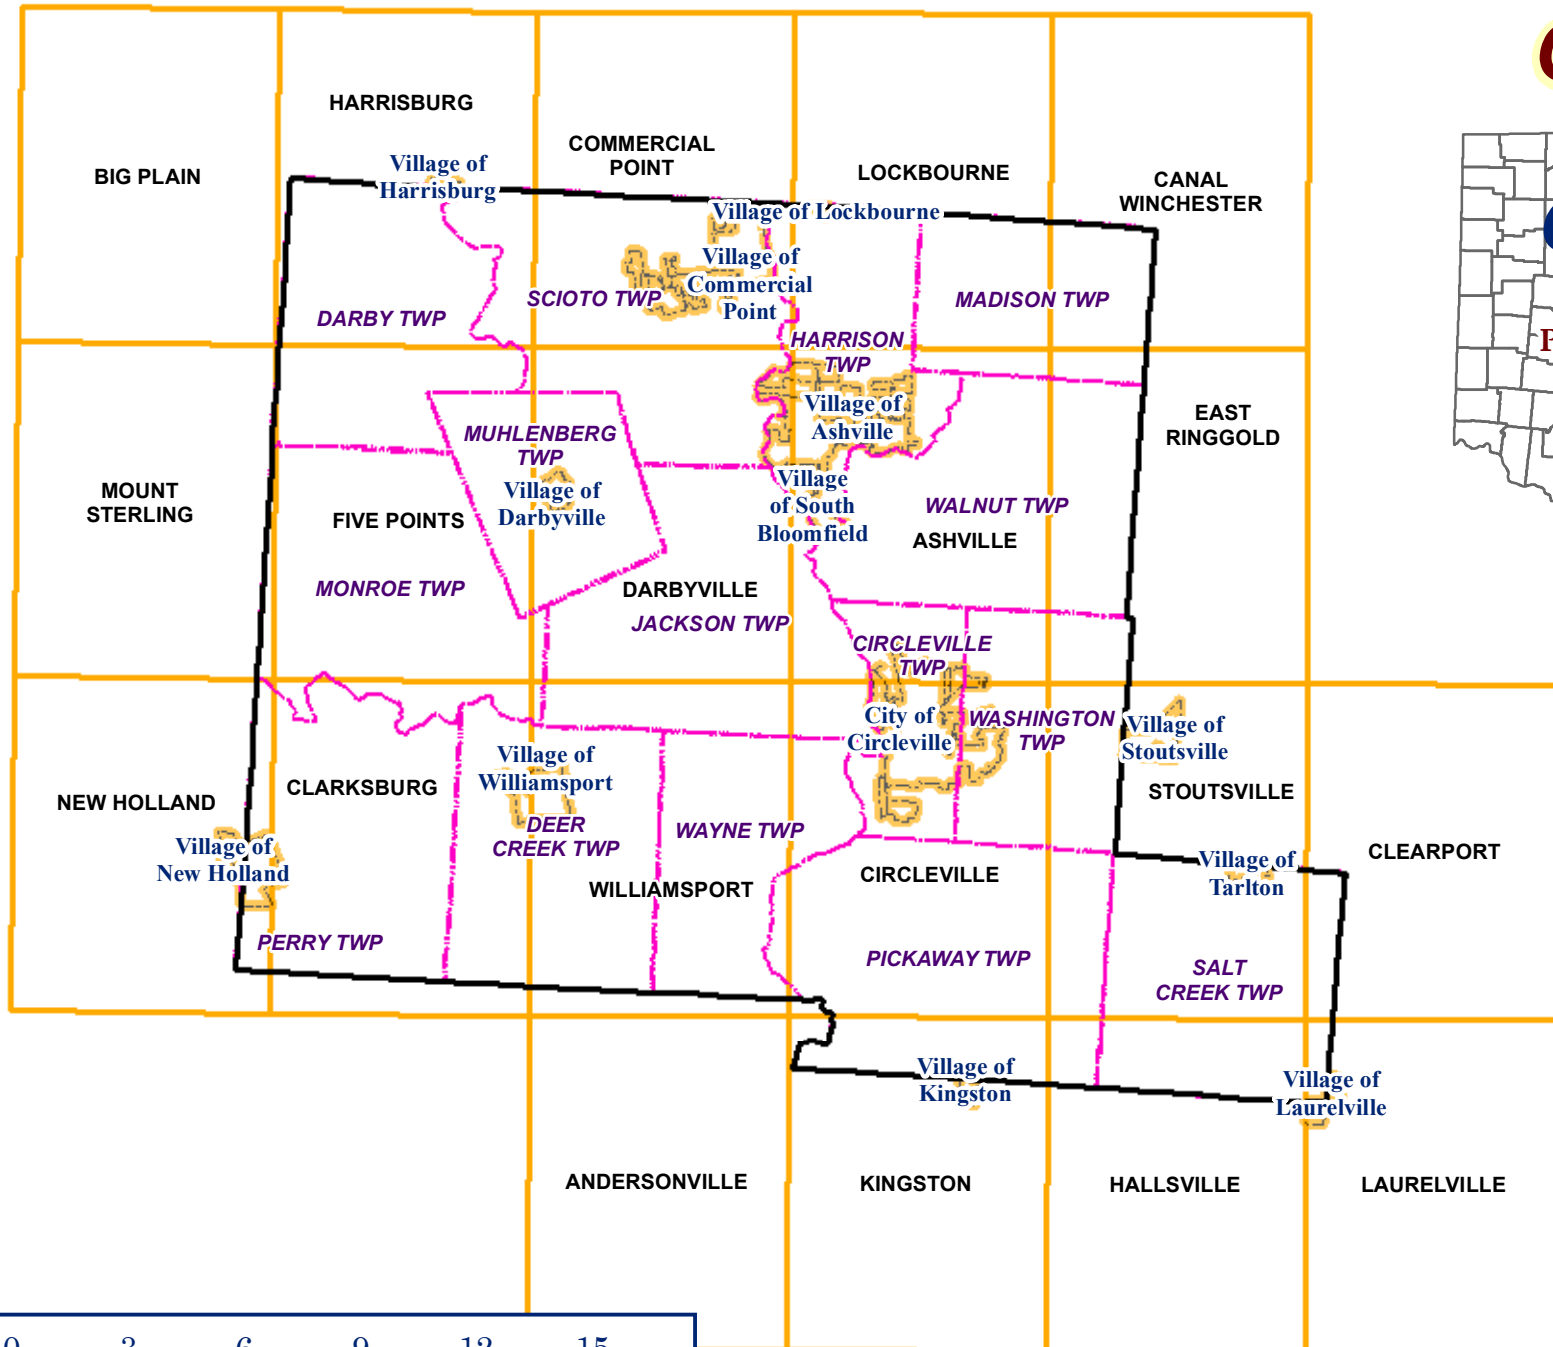

# PICKAWAY CO. OHIO

- Townships
- Corp Boundaries
- USGS 7.5 Minute Quad Index

1 inch = 26,171 feet

Pickaway County GIS  
 124 W Franklin St.  
 Circleville, Ohio 43113  
 For Reference Only Date 2020  
 Source: Pickaway Co, ODNR  
 Please Se Pickaway Co  
 Auditor Disclaimer  
<http://pickaway.iviewauditor.com/Disclaimer.aspx>