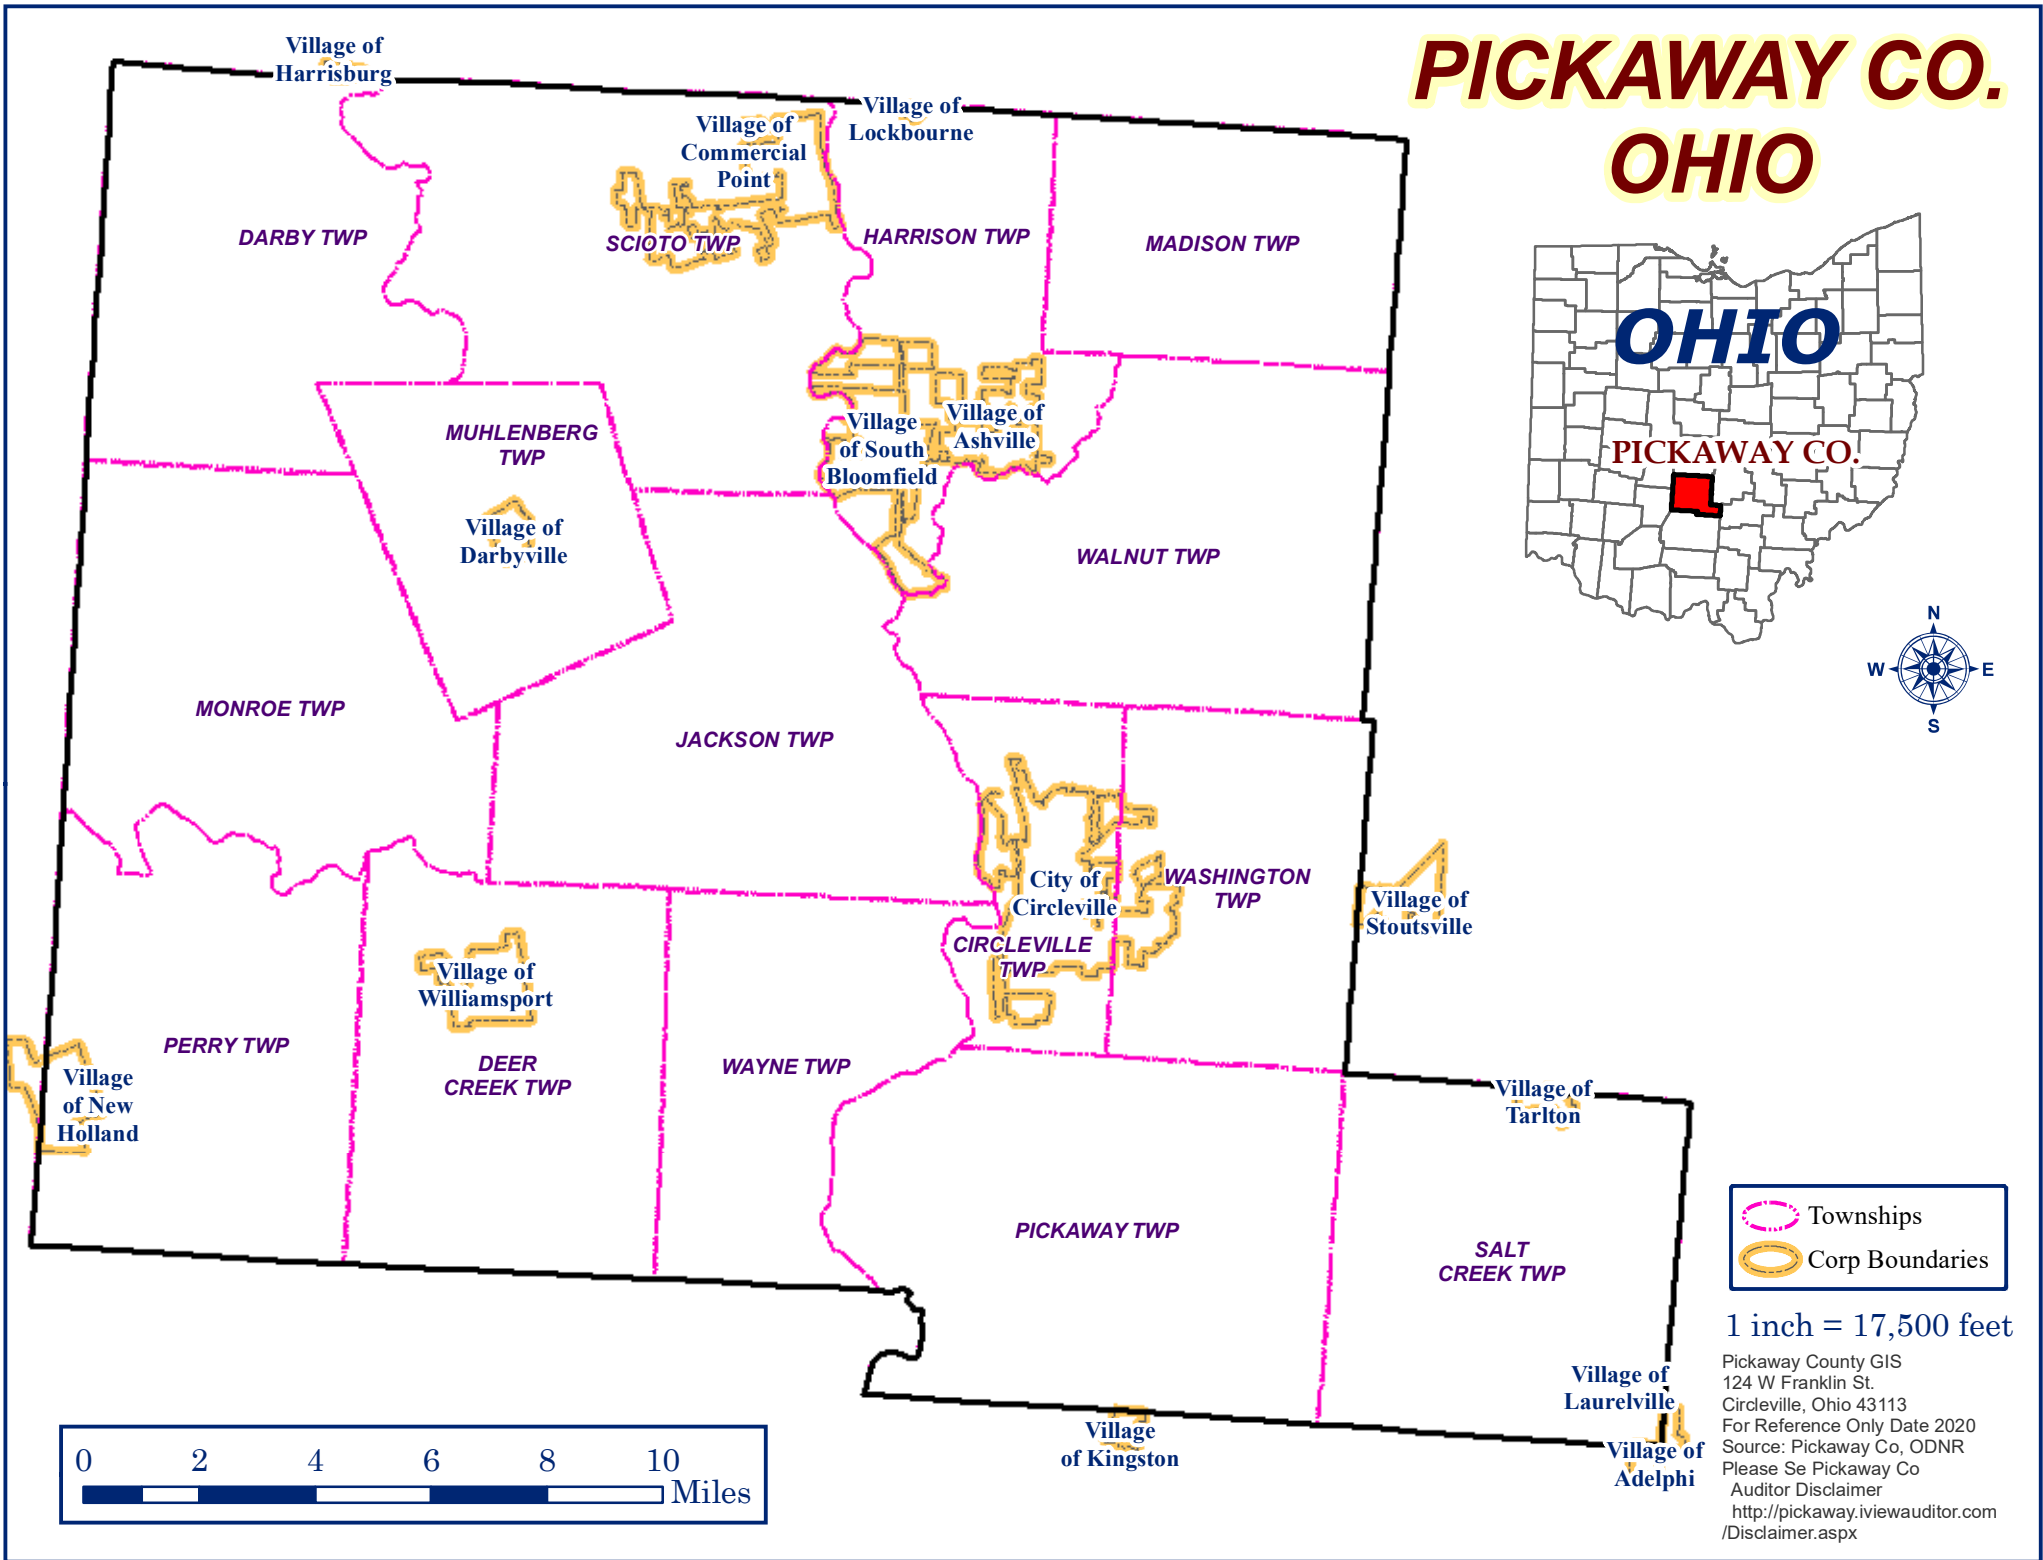

# PICKAWAY CO. OHIO

 Townships  
 Corp Boundaries

1 inch = 17,500 feet

Pickaway County GIS  
 124 W Franklin St.  
 Circleville, Ohio 43113  
 For Reference Only Date 2020  
 Source: Pickaway Co, ODNR  
 Please Se Pickaway Co  
 Auditor Disclaimer  
<http://pickaway.iviewauditor.com/Disclaimer.aspx>