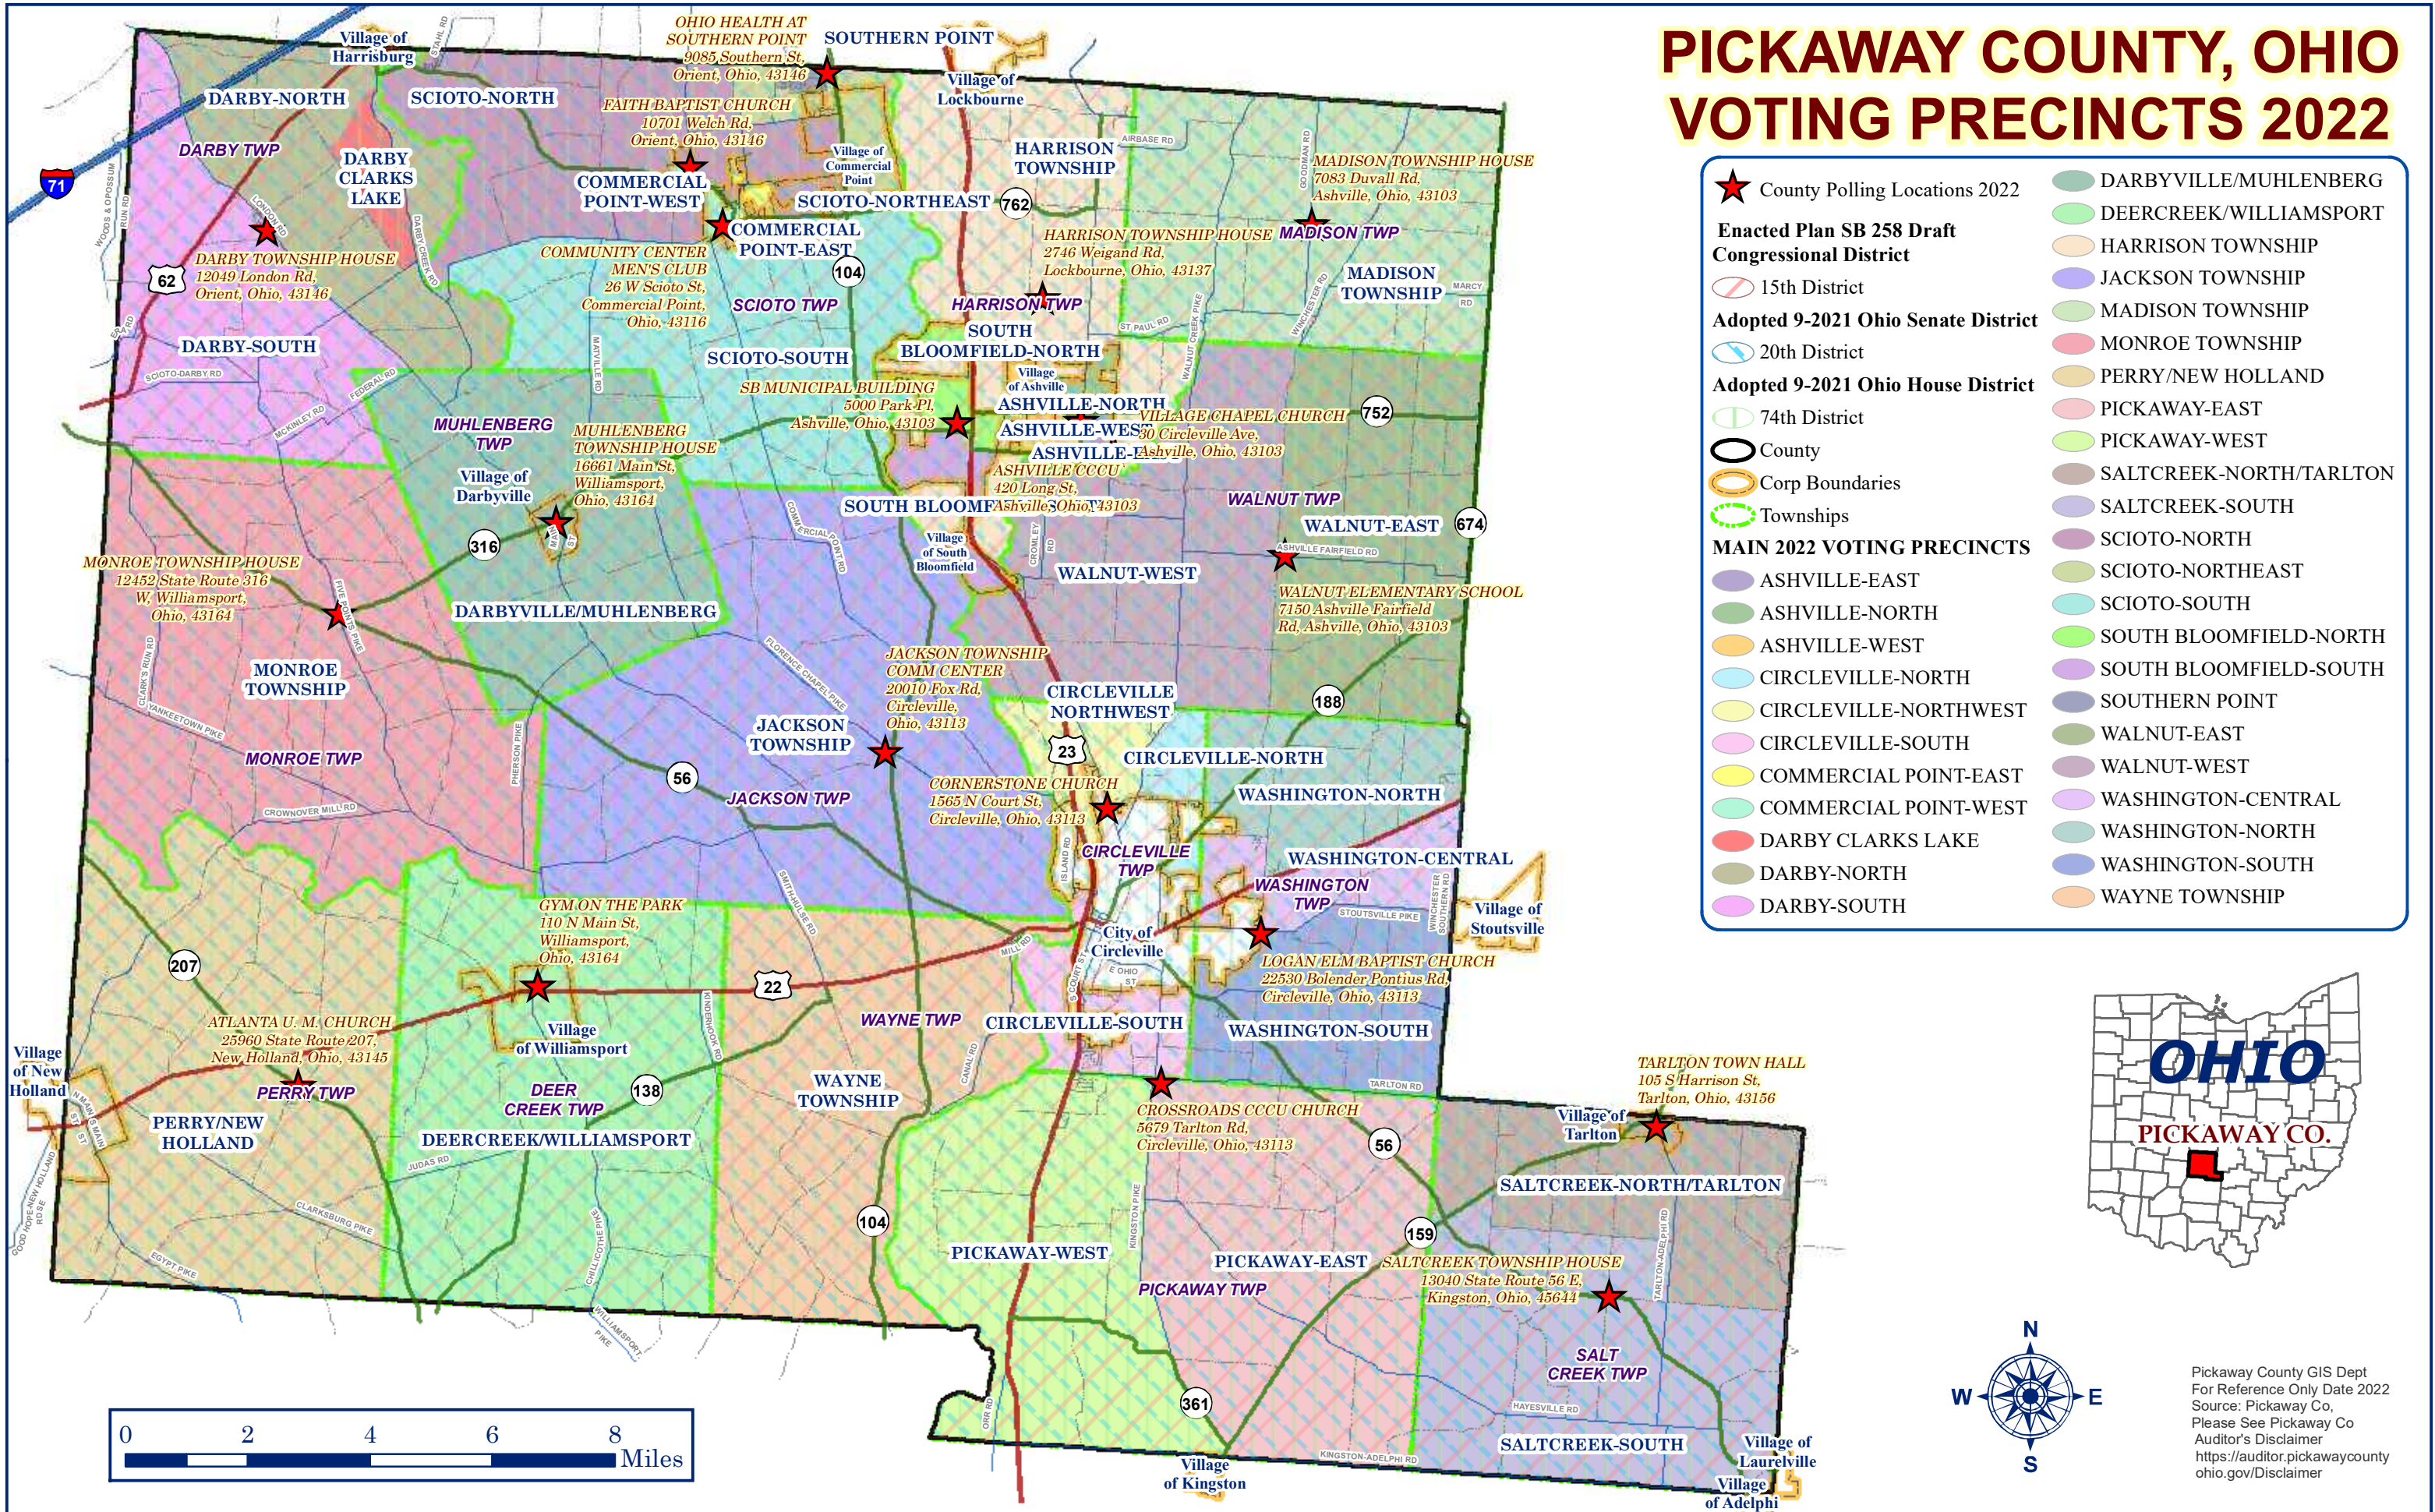

PICKAWAY COUNTY, OHIO VOTING PRECINCTS 2022

★ County Polling Locations 2022

Enacted Plan SB 258 Draft Congressional District

- 15th District
- 20th District

Adopted 9-2021 Ohio Senate District

- 74th District

Adopted 9-2021 Ohio House District

- County
- Corp Boundaries
- Townships

MAIN 2022 VOTING PRECINCTS

- ASHVILLE-EAST
- ASHVILLE-NORTH
- ASHVILLE-WEST
- CIRCLEVILLE-NORTH
- CIRCLEVILLE-NORTHWEST
- CIRCLEVILLE-SOUTH
- CIRCLEVILLE-SOUTH
- COMMERCIAL POINT-EAST
- COMMERCIAL POINT-WEST
- DARBY CLARKS LAKE
- DARBY-NORTH
- DARBY-SOUTH
- DARBYVILLE/MUHLENBERG
- DEERCREEK/WILLIAMSPORT
- HARRISON TOWNSHIP
- JACKSON TOWNSHIP
- MADISON TOWNSHIP
- MONROE TOWNSHIP
- PERRY/NEW HOLLAND
- PICKAWAY-EAST
- PICKAWAY-WEST
- SALTCREEK-NORTH/TARLTON
- SALTCREEK-SOUTH
- SCIOTO-NORTH
- SCIOTO-NORTHEAST
- SCIOTO-SOUTH
- SOUTH BLOOMFIELD-NORTH
- SOUTH BLOOMFIELD-SOUTH
- SOUTHERN POINT
- WALNUT-EAST
- WALNUT-WEST
- WASHINGTON-CENTRAL
- WASHINGTON-NORTH
- WASHINGTON-SOUTH
- WAYNE TOWNSHIP