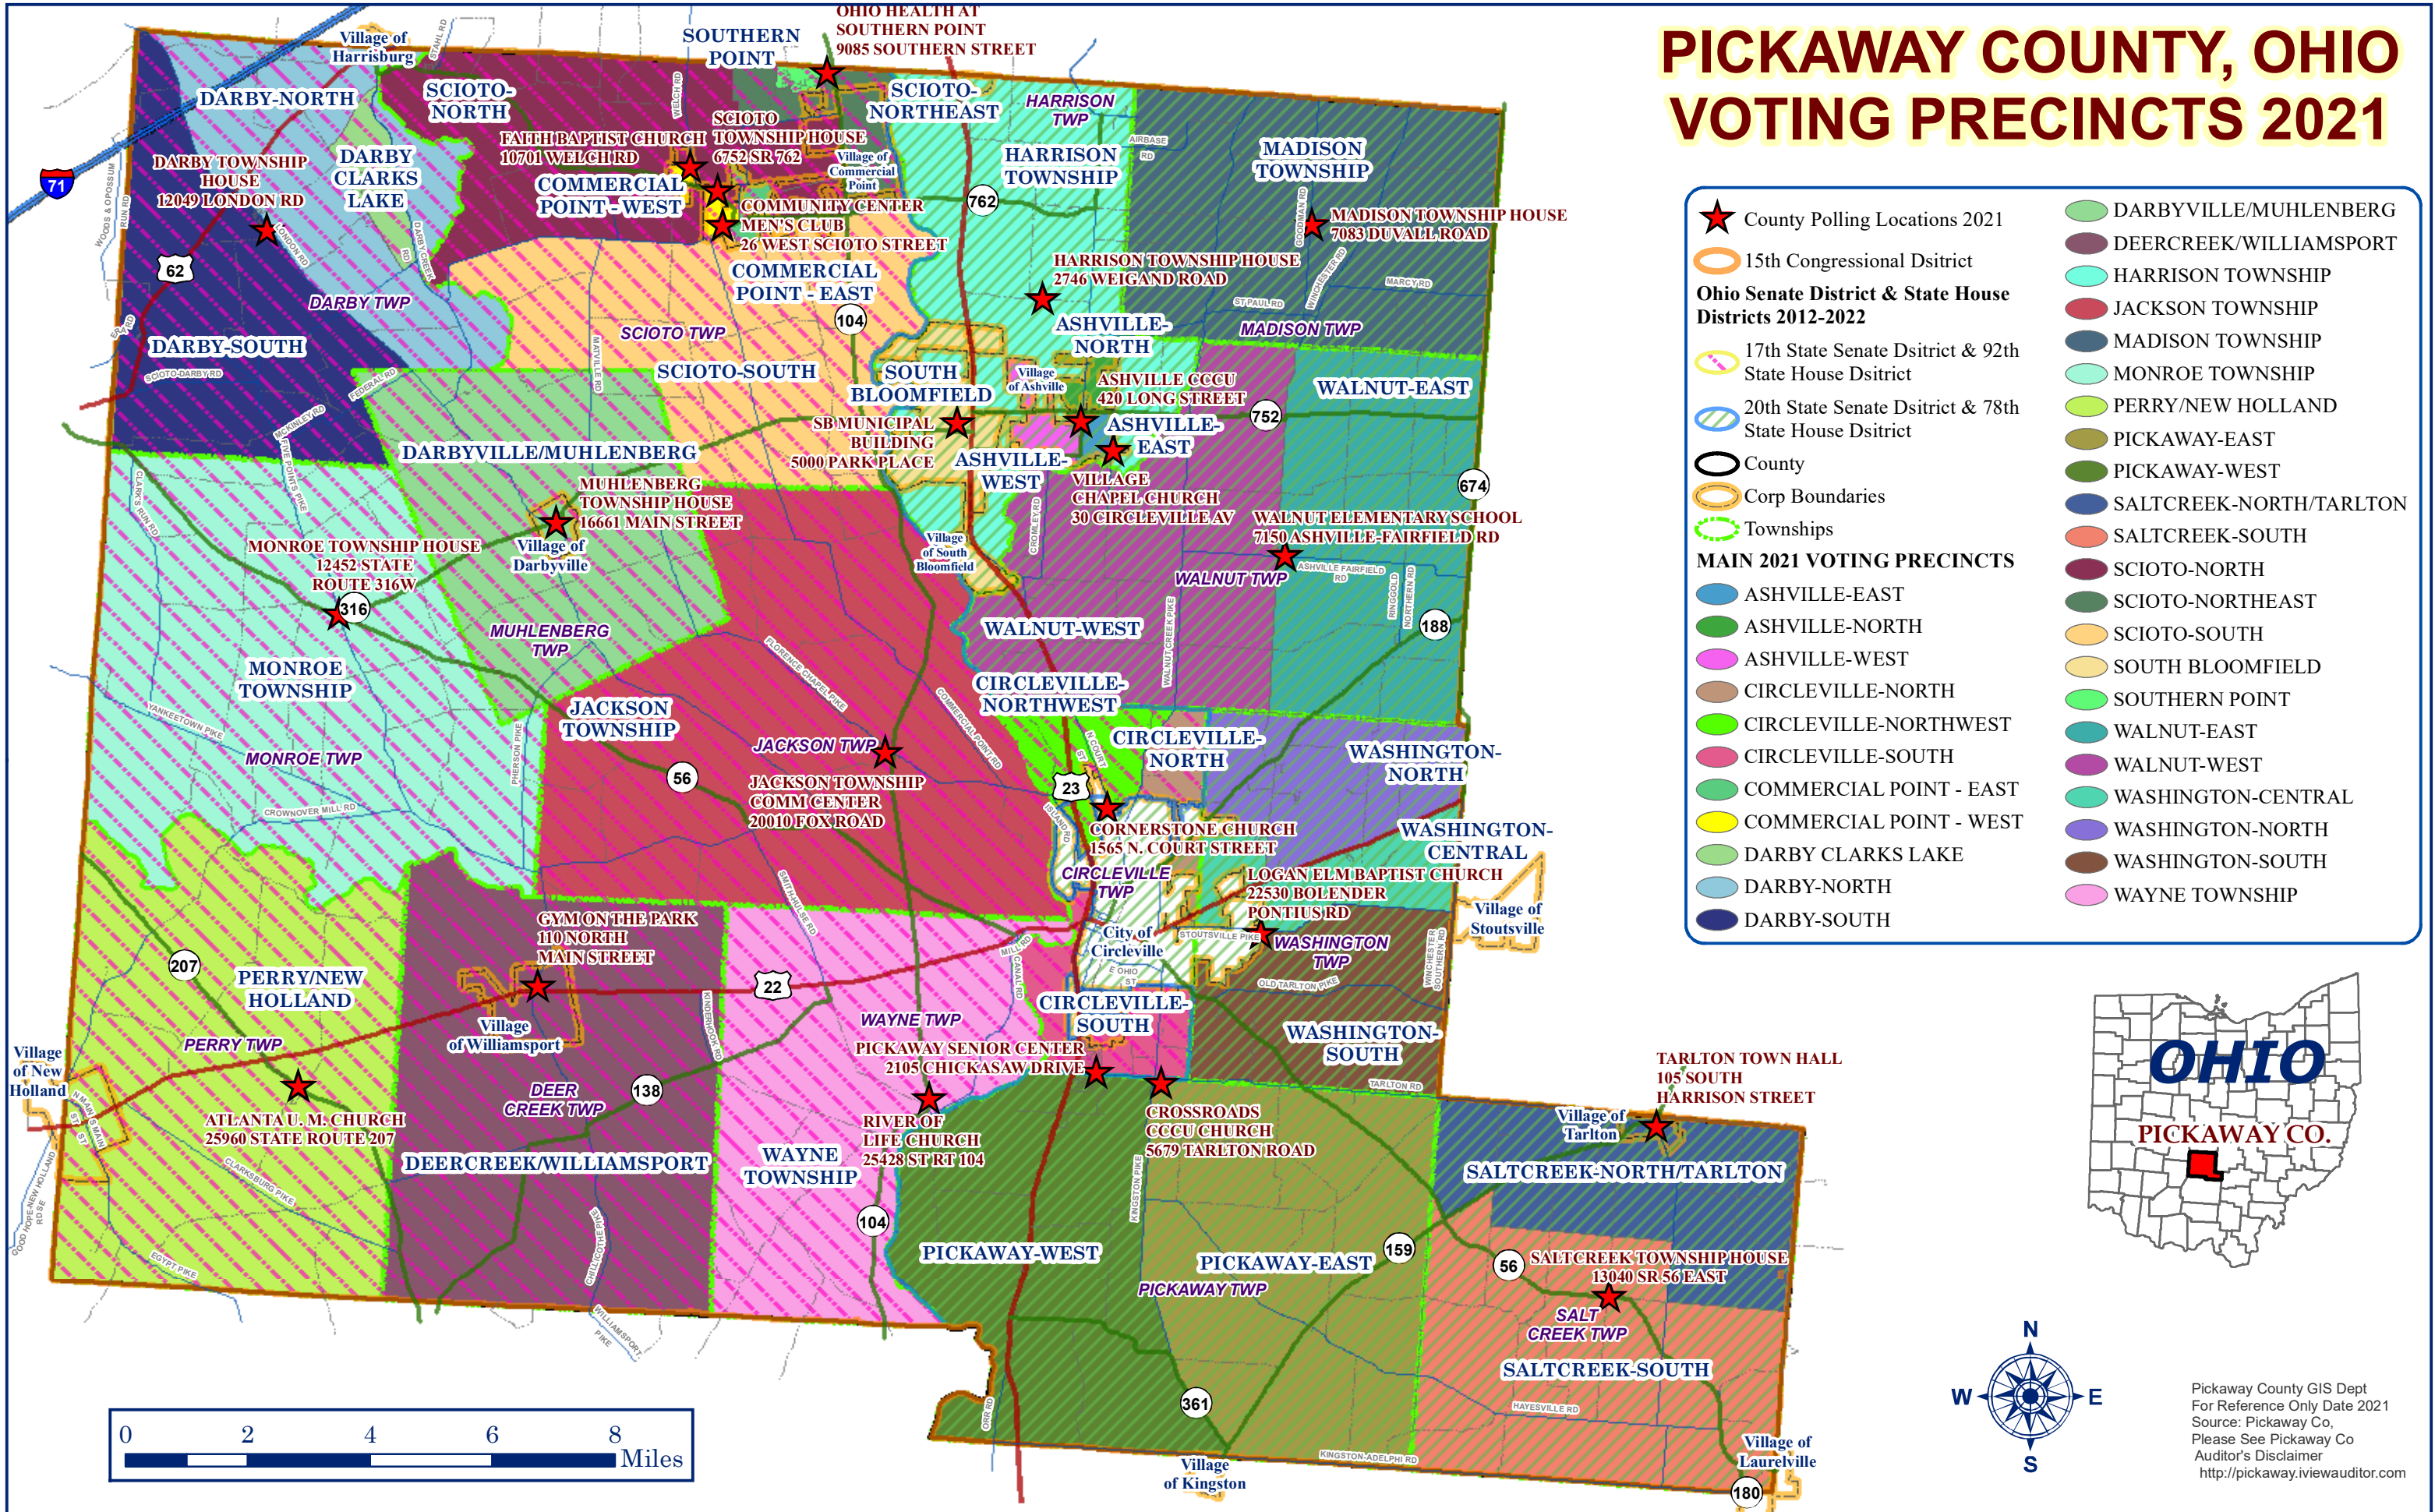

PICKAWAY COUNTY, OHIO VOTING PRECINCTS 2021

- ★ County Polling Locations 2021
- 15th Congressional District
- Ohio Senate District & State House Districts 2012-2022
 - 17th State Senate District & 92th State House District
 - 20th State Senate District & 78th State House District
- County
- Corp Boundaries
- Townships
- MAIN 2021 VOTING PRECINCTS**
 - ASHVILLE-EAST
 - ASHVILLE-NORTH
 - ASHVILLE-WEST
 - CIRCLEVILLE-NORTH
 - CIRCLEVILLE-NORTHWEST
 - CIRCLEVILLE-SOUTH
 - COMMERCIAL POINT - EAST
 - COMMERCIAL POINT - WEST
 - DARBY CLARKS LAKE
 - DARBY-NORTH
 - DARBY-SOUTH
 - DARBYVILLE/MUHLENBERG
 - DEERCREEK/WILLIAMSPORT
 - HARRISON TOWNSHIP
 - JACKSON TOWNSHIP
 - MADISON TOWNSHIP
 - MONROE TOWNSHIP
 - PERRY/NEW HOLLAND
 - PICKAWAY-EAST
 - PICKAWAY-WEST
 - SALTCREEK-NORTH/TARLTON
 - SALTCREEK-SOUTH
 - SCIOTO-NORTH
 - SCIOTO-NORTHEAST
 - SCIOTO-SOUTH
 - SOUTH BLOOMFIELD
 - SOUTHERN POINT
 - WALNUT-EAST
 - WALNUT-WEST
 - WASHINGTON-CENTRAL
 - WASHINGTON-NORTH
 - WASHINGTON-SOUTH
 - WAYNE TOWNSHIP

Pickaway County GIS Dept
For Reference Only Date 2021
Source: Pickaway Co,
Please See Pickaway Co
Auditor's Disclaimer
<http://pickaway.iviewauditor.com>