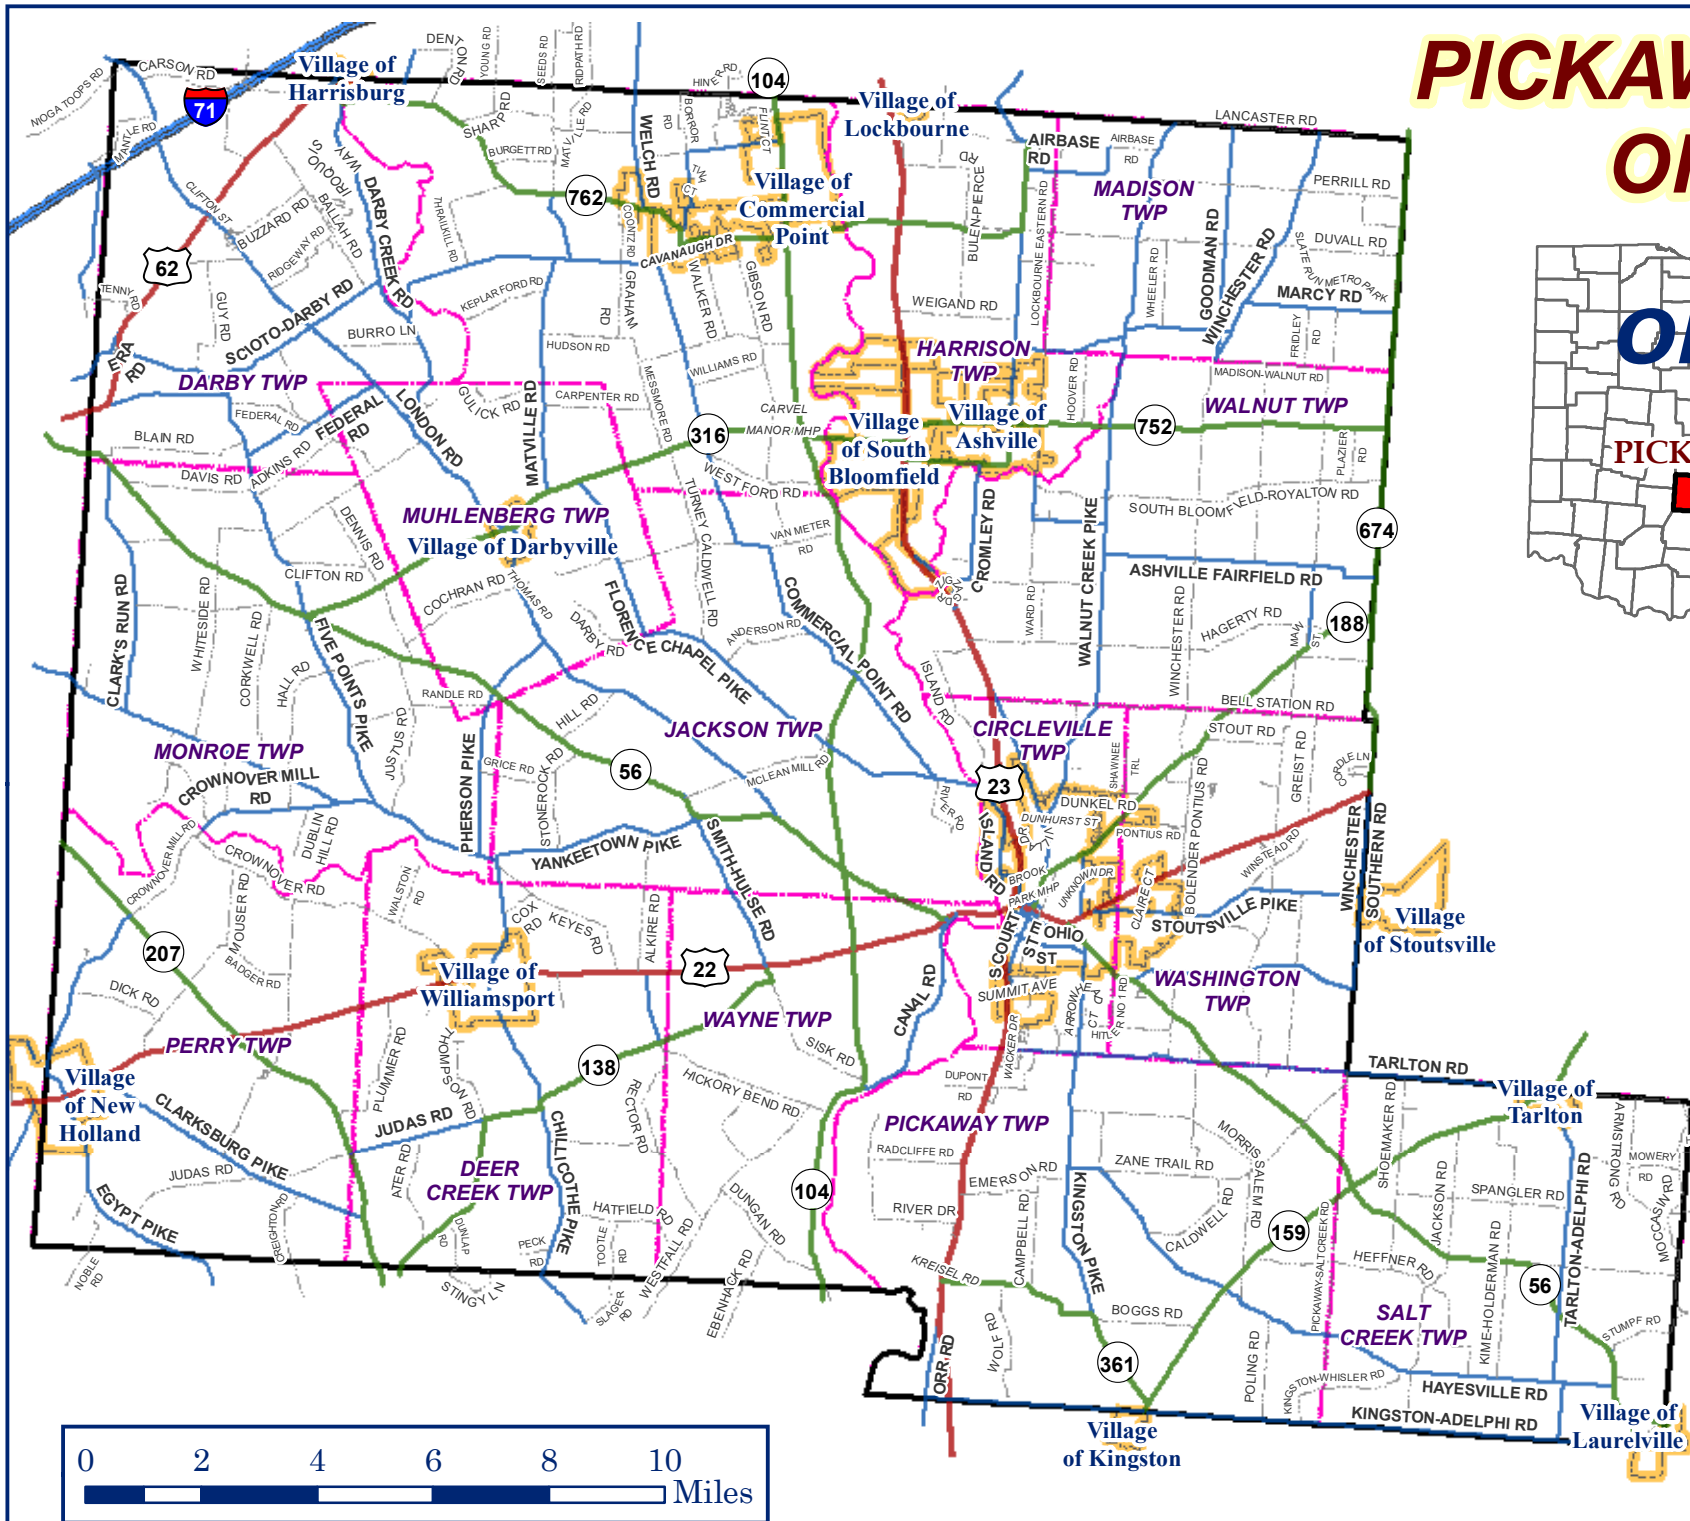

PICKAWAY CO. OHIO

- Main Roads**
- Interstate Highway
 - US Routes
 - State Routes
 - County Road
 - Township Routes
 - Townships
 - Corp Boundaries

1 inch = 17,500 feet
 Pickaway County GIS
 124 W Franklin St.
 Circleville, Ohio 43113
 For Reference Only Date 2020
 Source: Pickaway Co, ODNR
 Please See Pickaway Co
 Auditor Disclaimer
<http://pickaway.iviewauditor.com/Disclaimer.aspx>