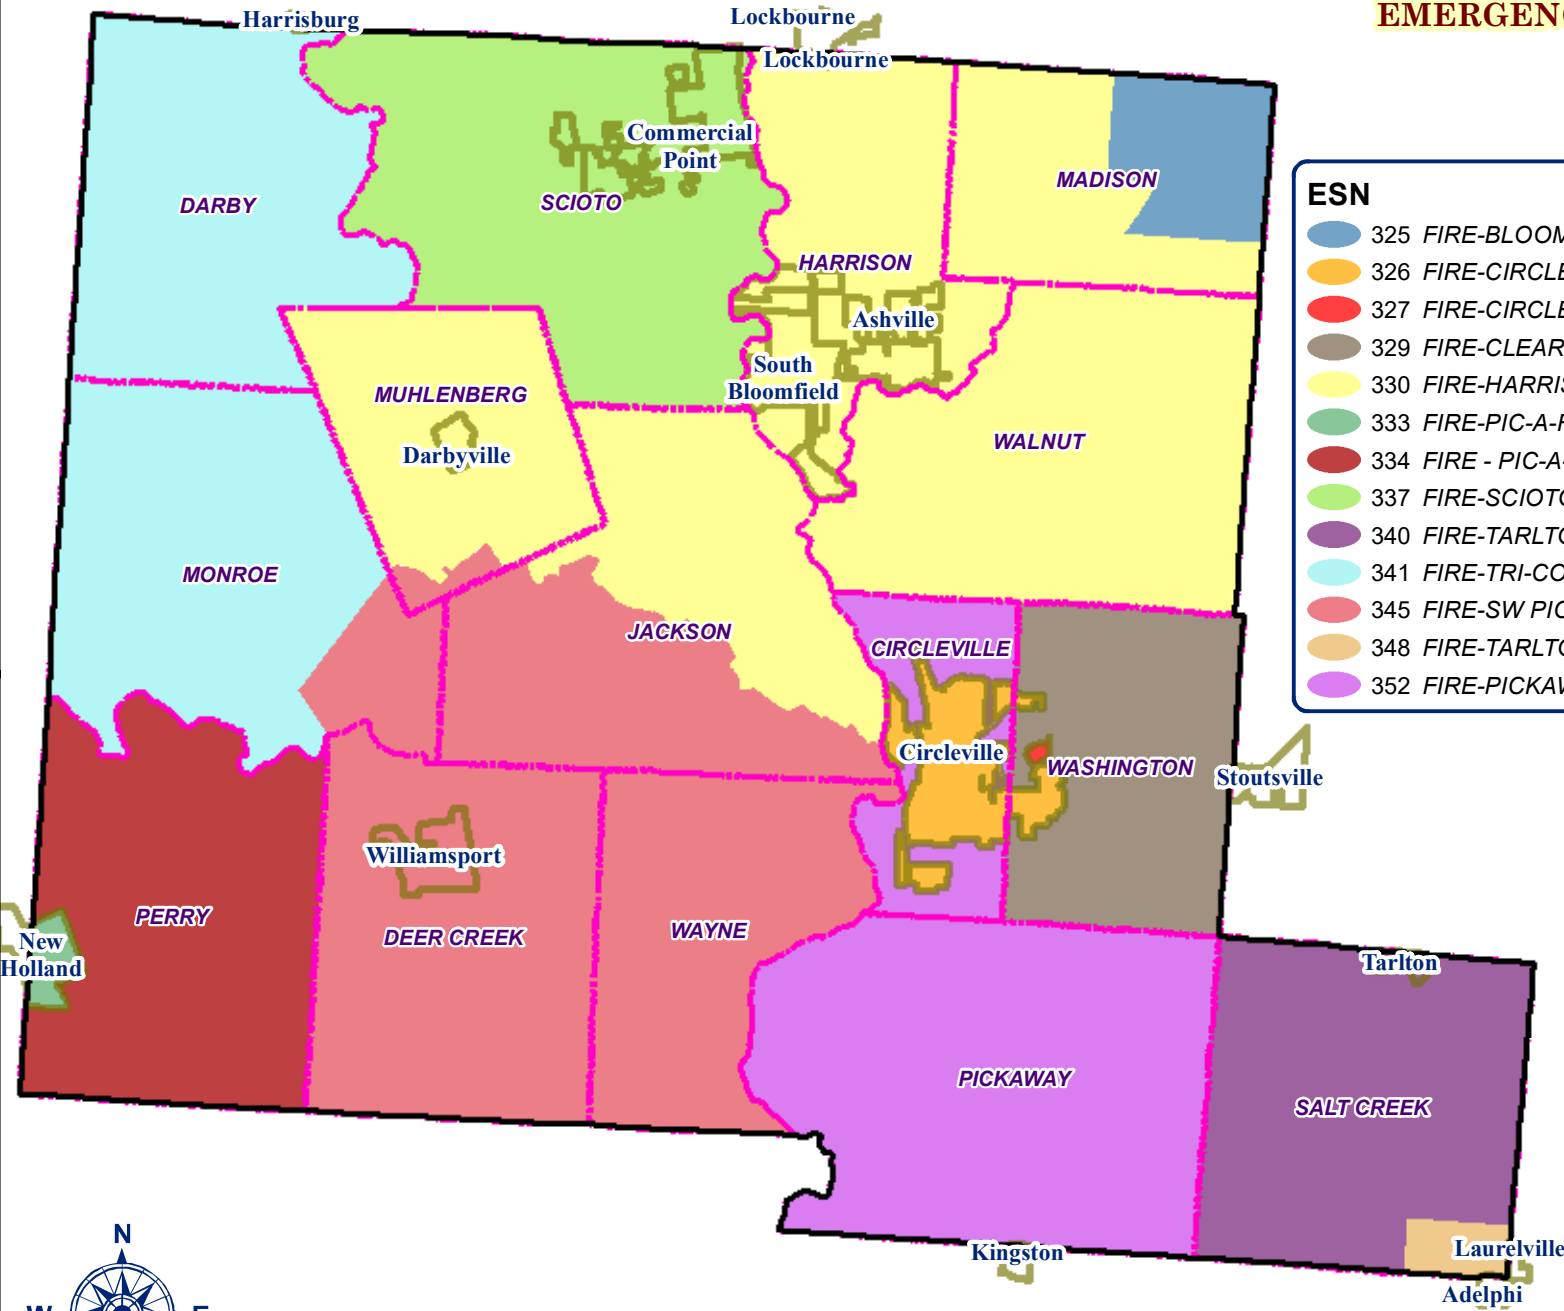

PICKAWAY COUNTY

EMERGENCY SERVICE NUMBER (ESN) 2022

ESN	
	325 FIRE-BLOOM EMS-BLOOM
	326 FIRE-CIRCLEVILLE EMS-CIRCLEVILLE
	327 FIRE-CIRCLEVILLE EMS-CIRCLEVILLE
	329 FIRE-CLEARCREEK EMS-CLEARCREEK
	330 FIRE-HARRISON EMS-HARRISON
	333 FIRE-PIC-A-FAY EMS-FAYETTE CO. LIFE SQUAD
	334 FIRE - PIC-A-FAY EMS - WADES
	337 FIRE-SCIOTO EMS-SCIOTO
	340 FIRE-TARLTON EMS-TARLTON
	341 FIRE-TRI-COUNTY EMS-STERLING JOINT
	345 FIRE-SW PICKAWAY EMS-WADES
	348 FIRE-TARLTON w/ LAURELVILLE EMS-TARLTON
	352 FIRE-PICKAWAY TWP EMS-PICKAWAY TWP

1 inch = 19,167 feet

Pickaway County GIS
124 W Franklin St.
Circleville, Ohio 43113
For Reference Only Date 2023
Source: Pickaway Co, LBRS, ODOT
See Pickaway Co Disclaimer