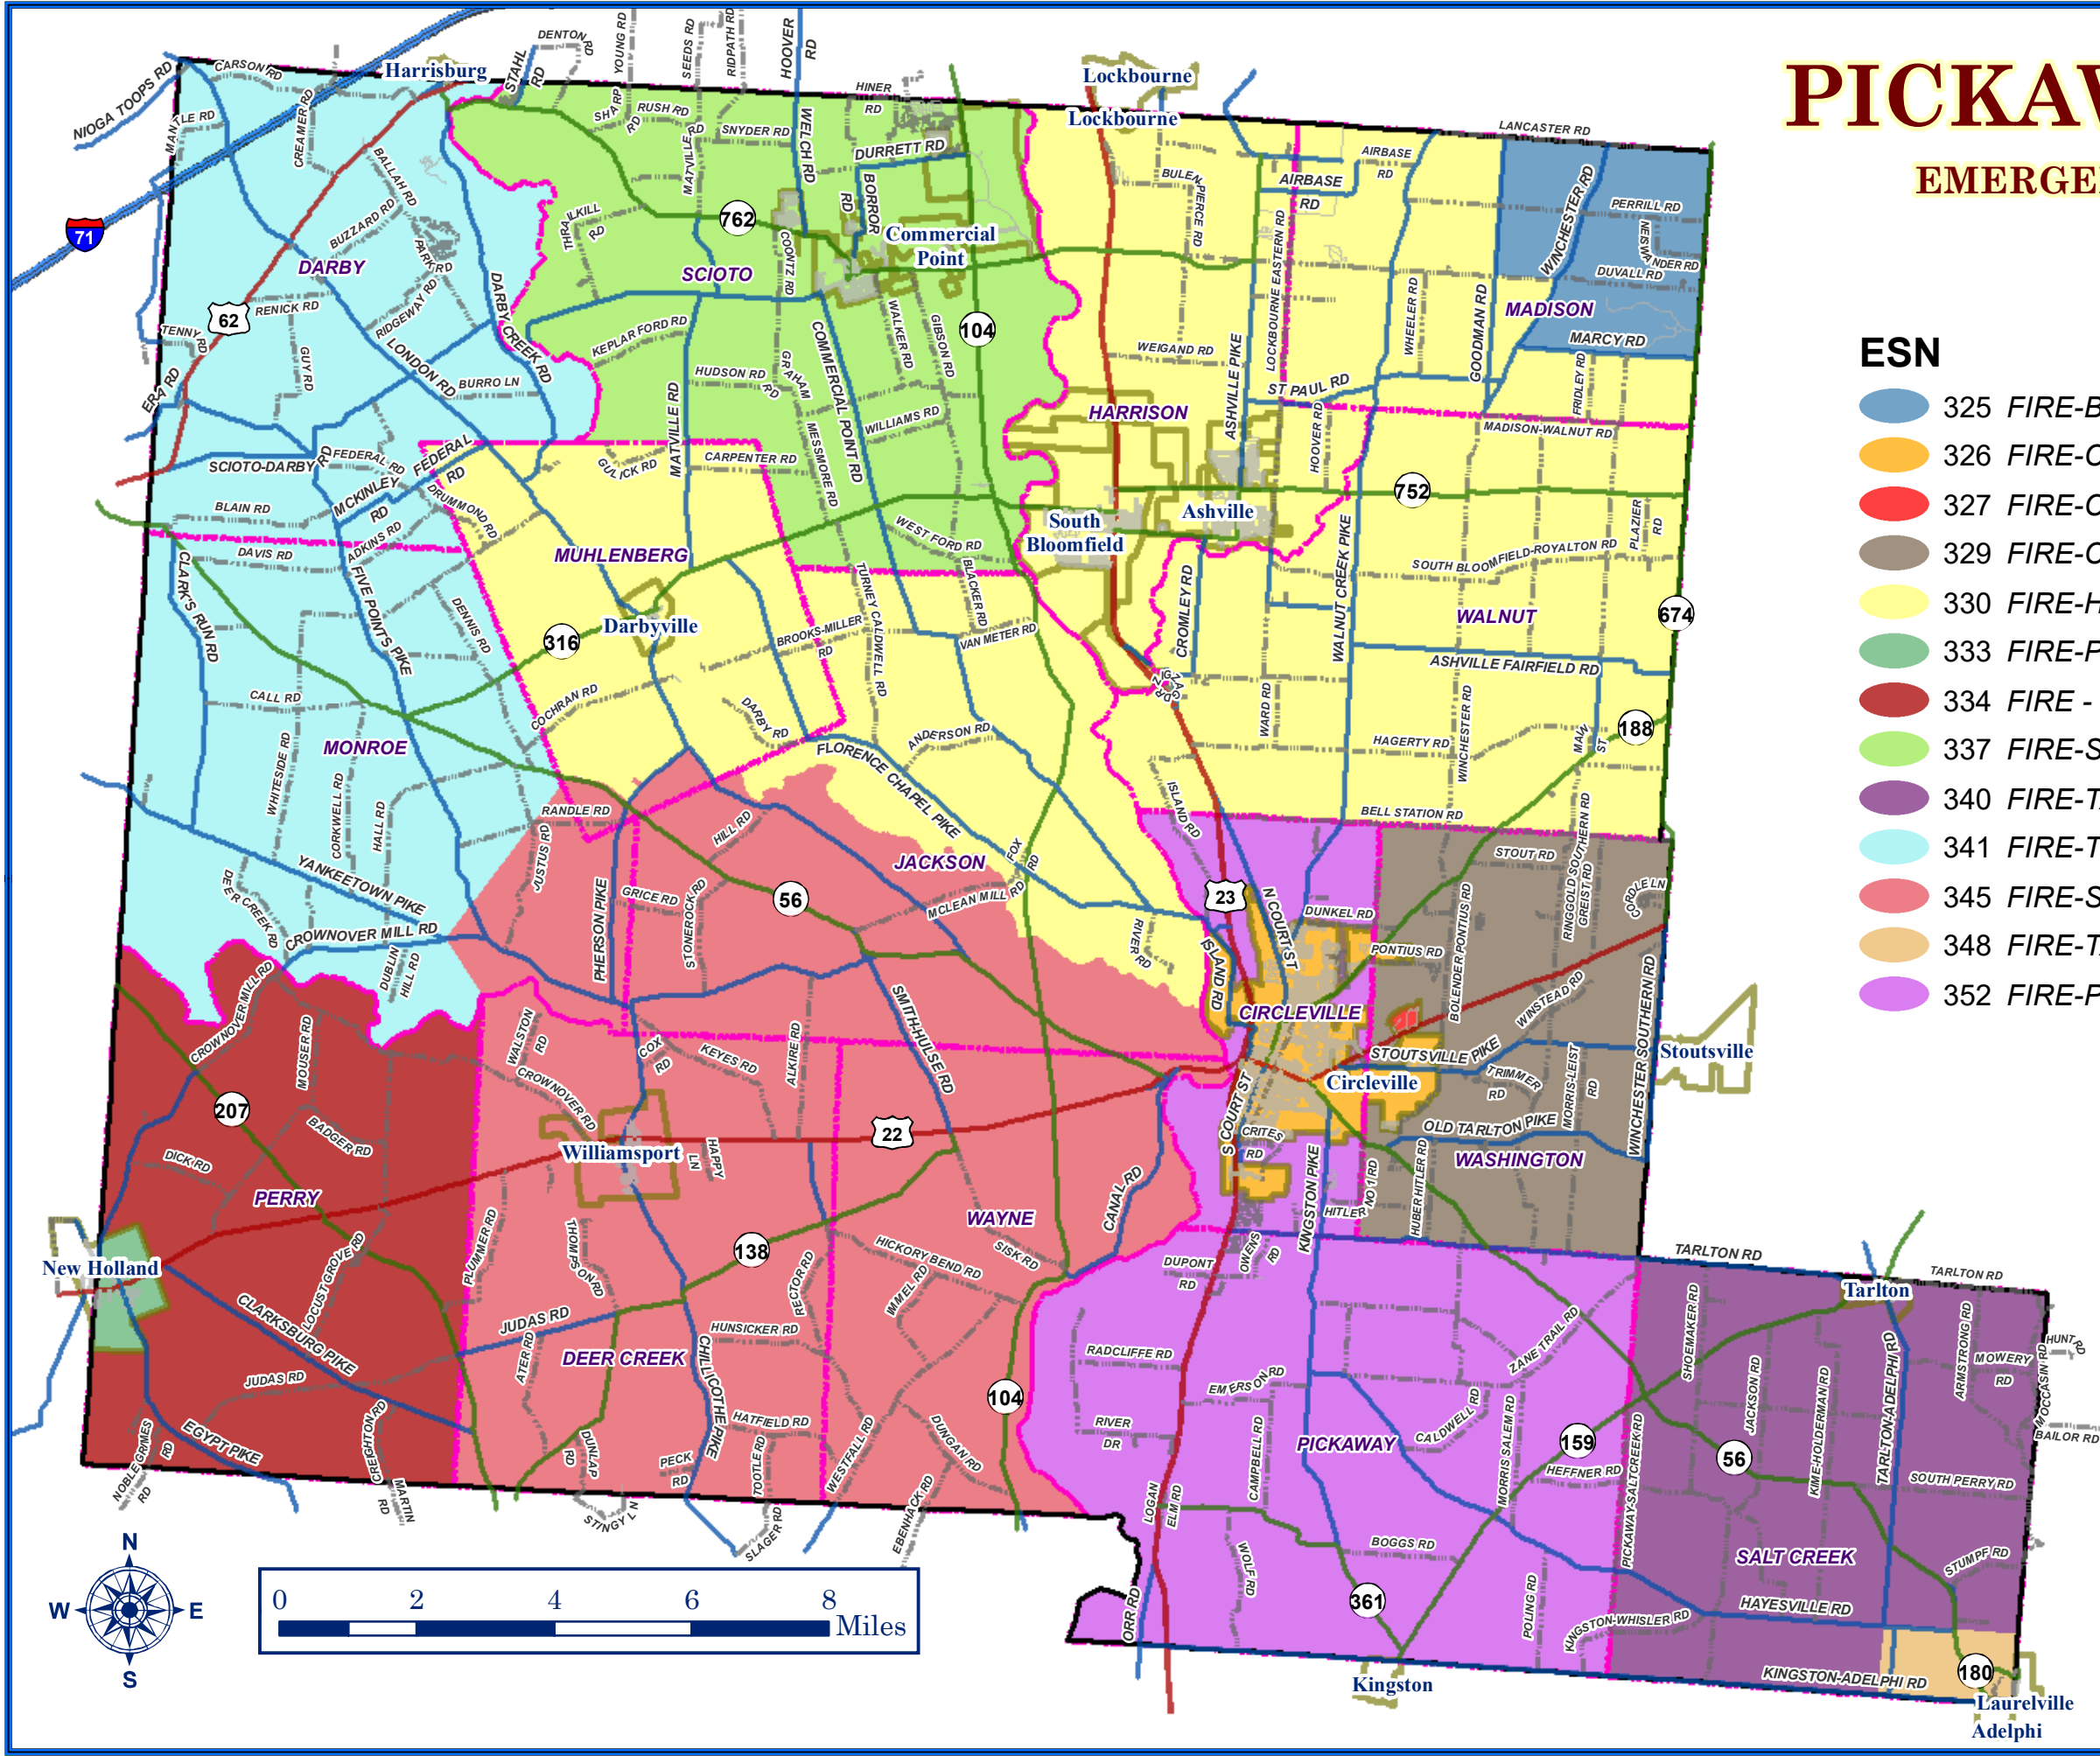

PICKAWAY COUNTY

EMERGENCY SERVICE NUMBER (ESN) 2022

- ESN**
- 325 FIRE-BLOOM EMS-BLOOM
 - 326 FIRE-CIRCLEVILLE EMS-CIRCLEVILLE
 - 327 FIRE-CIRCLEVILLE EMS-CIRCLEVILLE
 - 329 FIRE-CLEARCREEK EMS-CLEARCREEK
 - 330 FIRE-HARRISON EMS-HARRISON
 - 333 FIRE-PIC-A-FAY EMS-FAYETTE CO. LIFE SQUAD
 - 334 FIRE - PIC-A-FAY EMS - WADES
 - 337 FIRE-SCIOTO EMS-SCIOTO
 - 340 FIRE-TARLTON EMS-TARLTON
 - 341 FIRE-TRI-COUNTY EMS-STERLING JOINT
 - 345 FIRE-SW PICKAWAY EMS-WADES
 - 348 FIRE-TARLTON w/ LAURELVILLE EMS-TARLTON
 - 352 FIRE-PICKAWAY TWP EMS-PICKAWAY TWP

Pickaway County GIS
 124 W Franklin St.
 Circleville, Ohio 43113
 For Reference Only Date 2023
 Source: Pickaway Co. LBRS,
 See Pickaway Co Disclaimer

1 inch = 12,917 feet