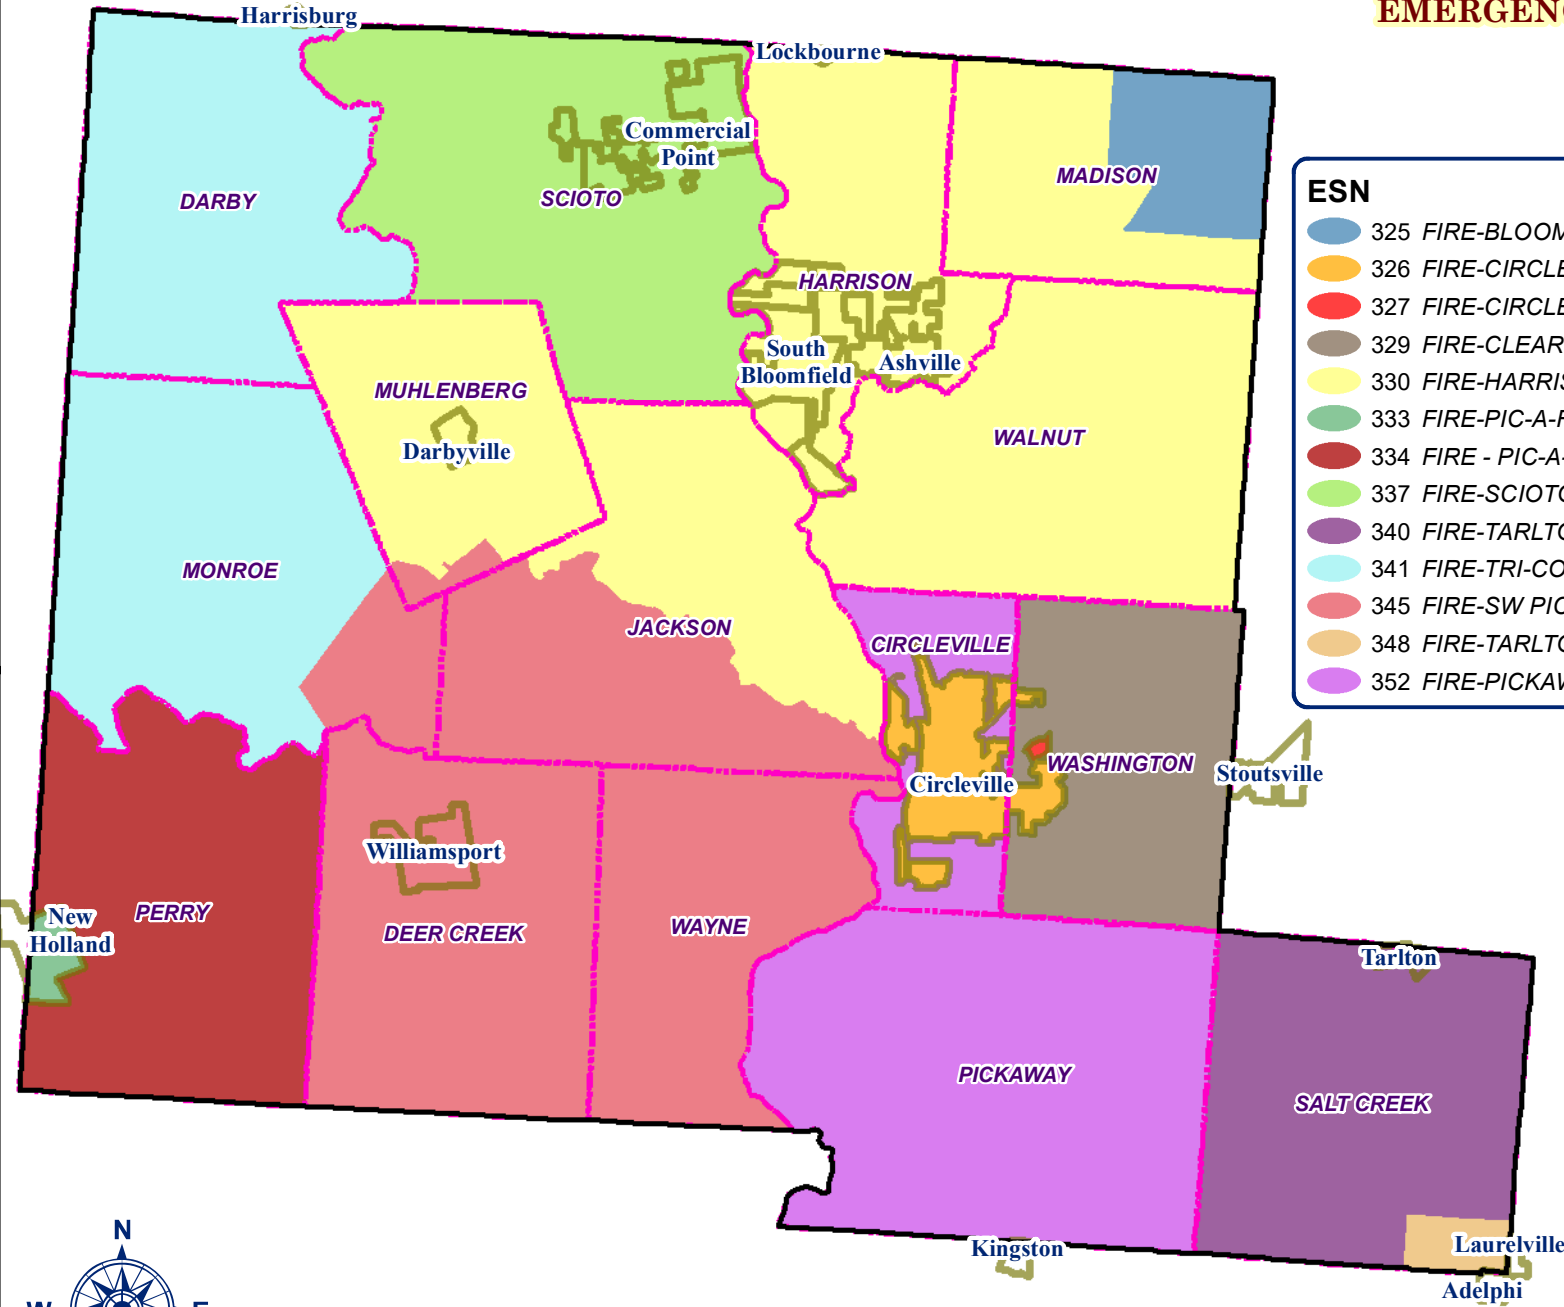

# PICKAWAY COUNTY

## EMERGENCY SERVICE NUMBER (ESN) 2020

ESN	
	325 FIRE-BLOOM EMS-BLOOM
	326 FIRE-CIRCLEVILLE EMS-CIRCLEVILLE
	327 FIRE-CIRCLEVILLE EMS-CIRCLEVILLE
	329 FIRE-CLEARCREEK EMS-CLEARCREEK
	330 FIRE-HARRISON EMS-HARRISON
	333 FIRE-PIC-A-FAY EMS-FAYETTE CO. LIFE SQUAD
	334 FIRE - PIC-A-FAY EMS - WADES
	337 FIRE-SCIOTO EMS-SCIOTO
	340 FIRE-TARLTON EMS-TARLTON
	341 FIRE-TRI-COUNTY EMS-STERLING JOINT
	345 FIRE-SW PICKAWAY EMS-WADES
	348 FIRE-TARLTON w/ LAURELVILLE EMS-TARLTON
	352 FIRE-PICKAWAY TWP EMS-PICKAWAY TWP

1 inch = 19,167 feet

Pickaway County GIS  
124 W Franklin St.  
Circleville, Ohio 43113  
For Reference Only Date 2020  
Source: Pickaway Co, LBRS, ODOT  
See Pickaway Co Disclaimer