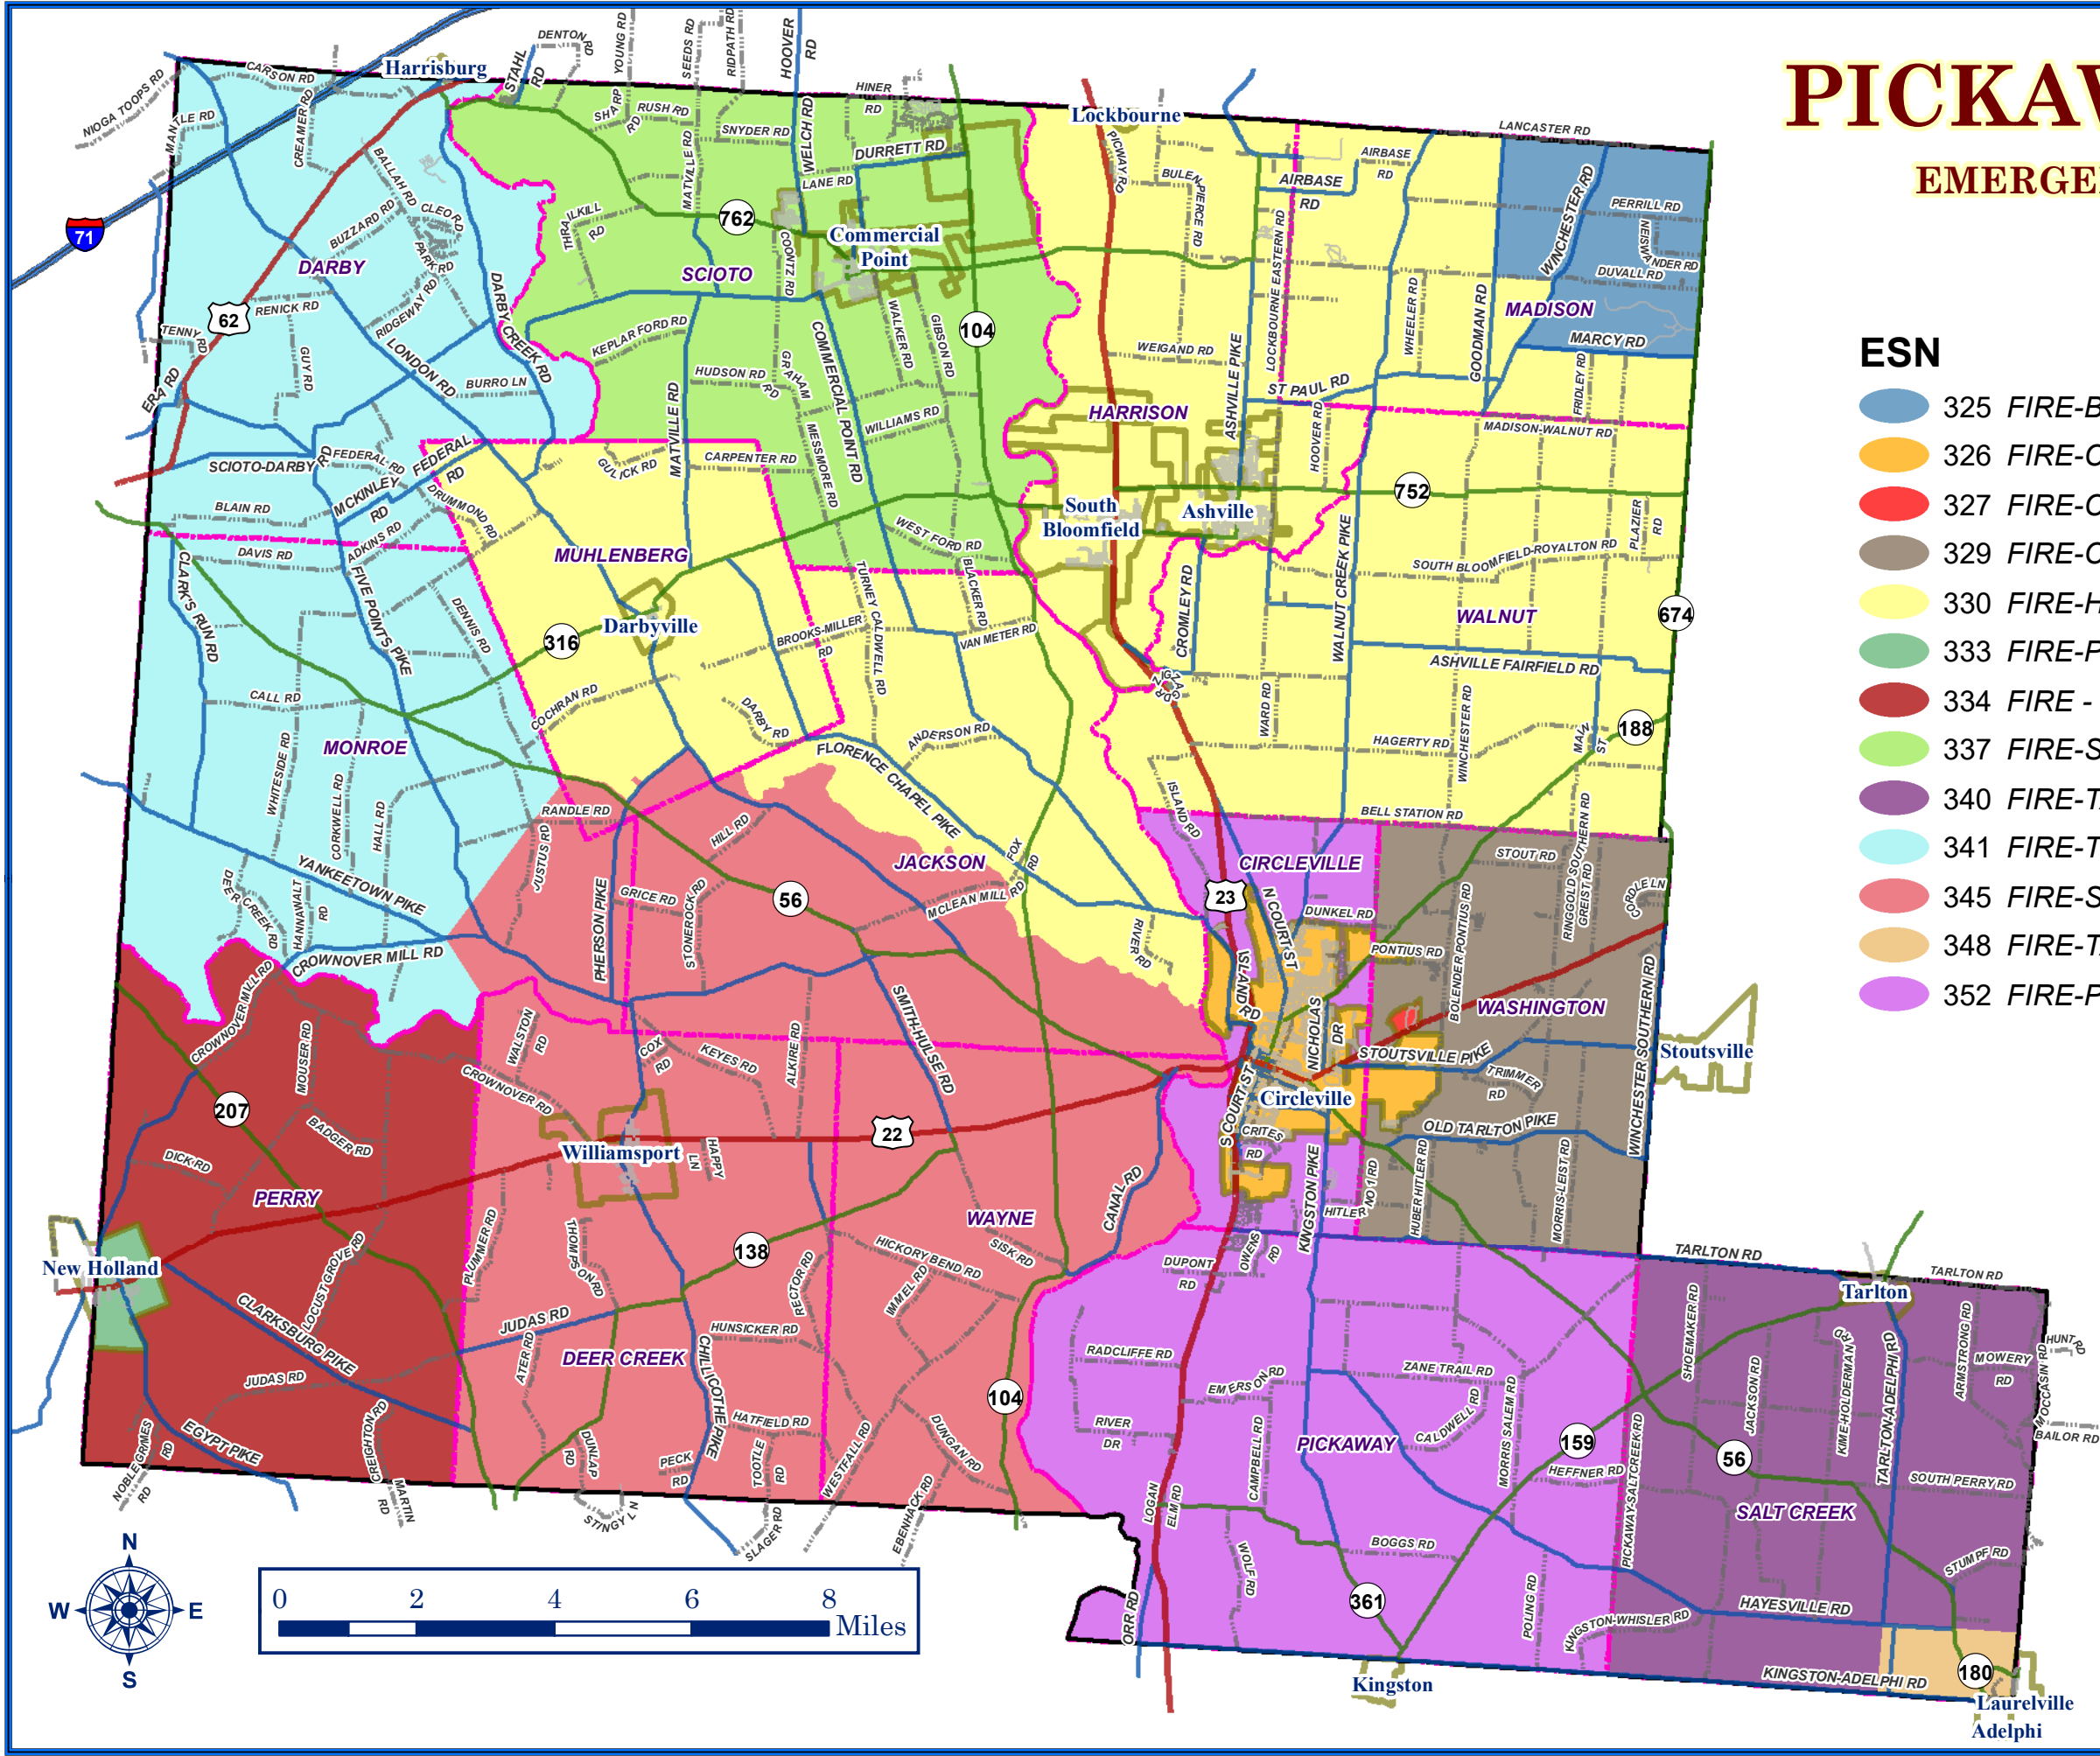

PICKAWAY COUNTY

EMERGENCY SERVICE NUMBER (ESN) 2020

ESN

- 325 FIRE-BLOOM EMS-BLOOM
- 326 FIRE-CIRCLEVILLE EMS-CIRCLEVILLE
- 327 FIRE-CIRCLEVILLE EMS-CIRCLEVILLE
- 329 FIRE-CLEARCREEK EMS-CLEARCREEK
- 330 FIRE-HARRISON EMS-HARRISON
- 333 FIRE-PIC-A-FAY EMS-FAYETTE CO. LIFE SQUAD
- 334 FIRE - PIC-A-FAY EMS - WADES
- 337 FIRE-SCIOTO EMS-SCIOTO
- 340 FIRE-TARLTON EMS-TARLTON
- 341 FIRE-TRI-COUNTY EMS-STERLING JOINT
- 345 FIRE-SW PICKAWAY EMS-WADES
- 348 FIRE-TARLTON w/ LAURELVILLE EMS-TARLTON
- 352 FIRE-PICKAWAY TWP EMS-PICKAWAY TWP

OHIO
PICKAWAY CO.

Pickaway County GIS
124 W Franklin St.
Circleville, Ohio 43113
For Reference Only Date 2020
Source: Pickaway Co. LBRS,
See Pickaway Co Disclaimer

1 inch = 12,917 feet