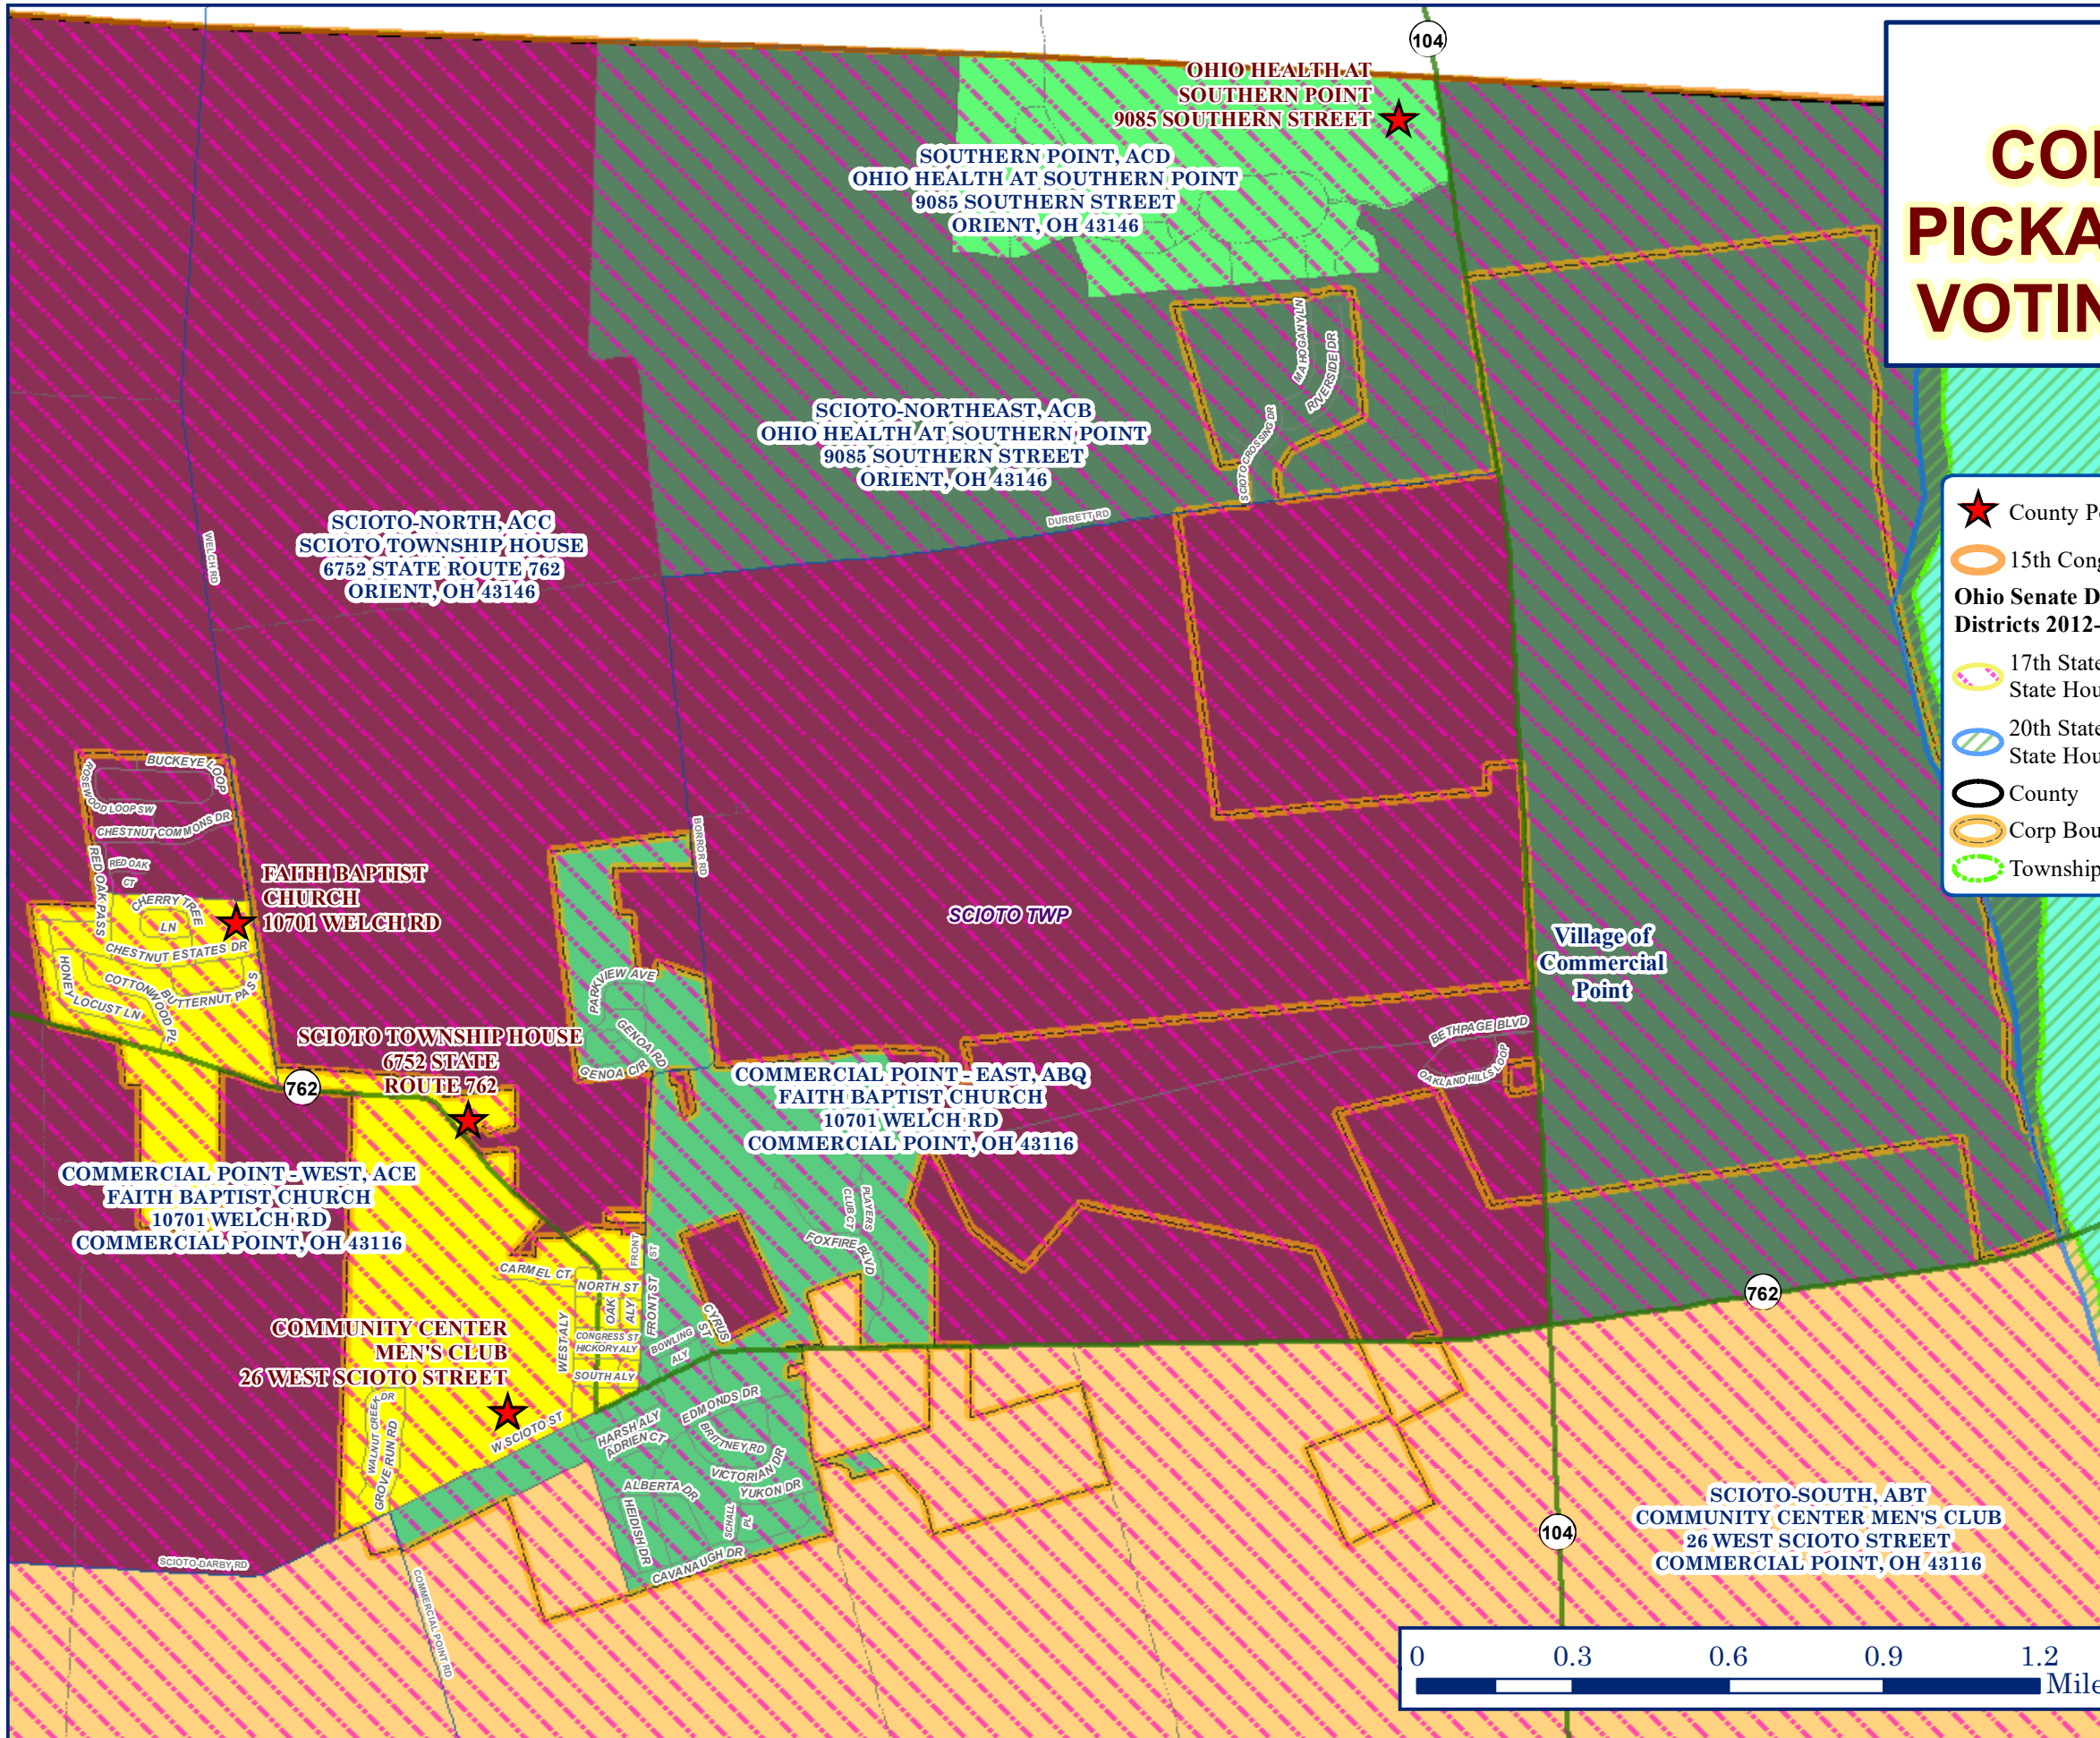

VILLAGE OF COMMERCIAL POINT PICKAWAY COUNTY, OHIO VOTING PRECINCTS 2021

★ County Polling Locations 2021

○ 15th Congressional Dsitrict

○ Ohio Senate District & State House Districts 2012-2022

○ 17th State Senate Dsitrict & 92th State House Dsitrict

○ 20th State Senate Dsitrict & 78th State House Dsitrict

○ County

○ Corp Boundaries

○ Townships

MAIN 2021 VOTING PRECINCTS

- COMMERCIAL POINT - EAST
- COMMERCIAL POINT - WEST
- HARRISON TOWNSHIP
- SCIOTO-NORTH
- SCIOTO-NORTHEAST
- SCIOTO-SOUTH
- SOUTHERN POINT