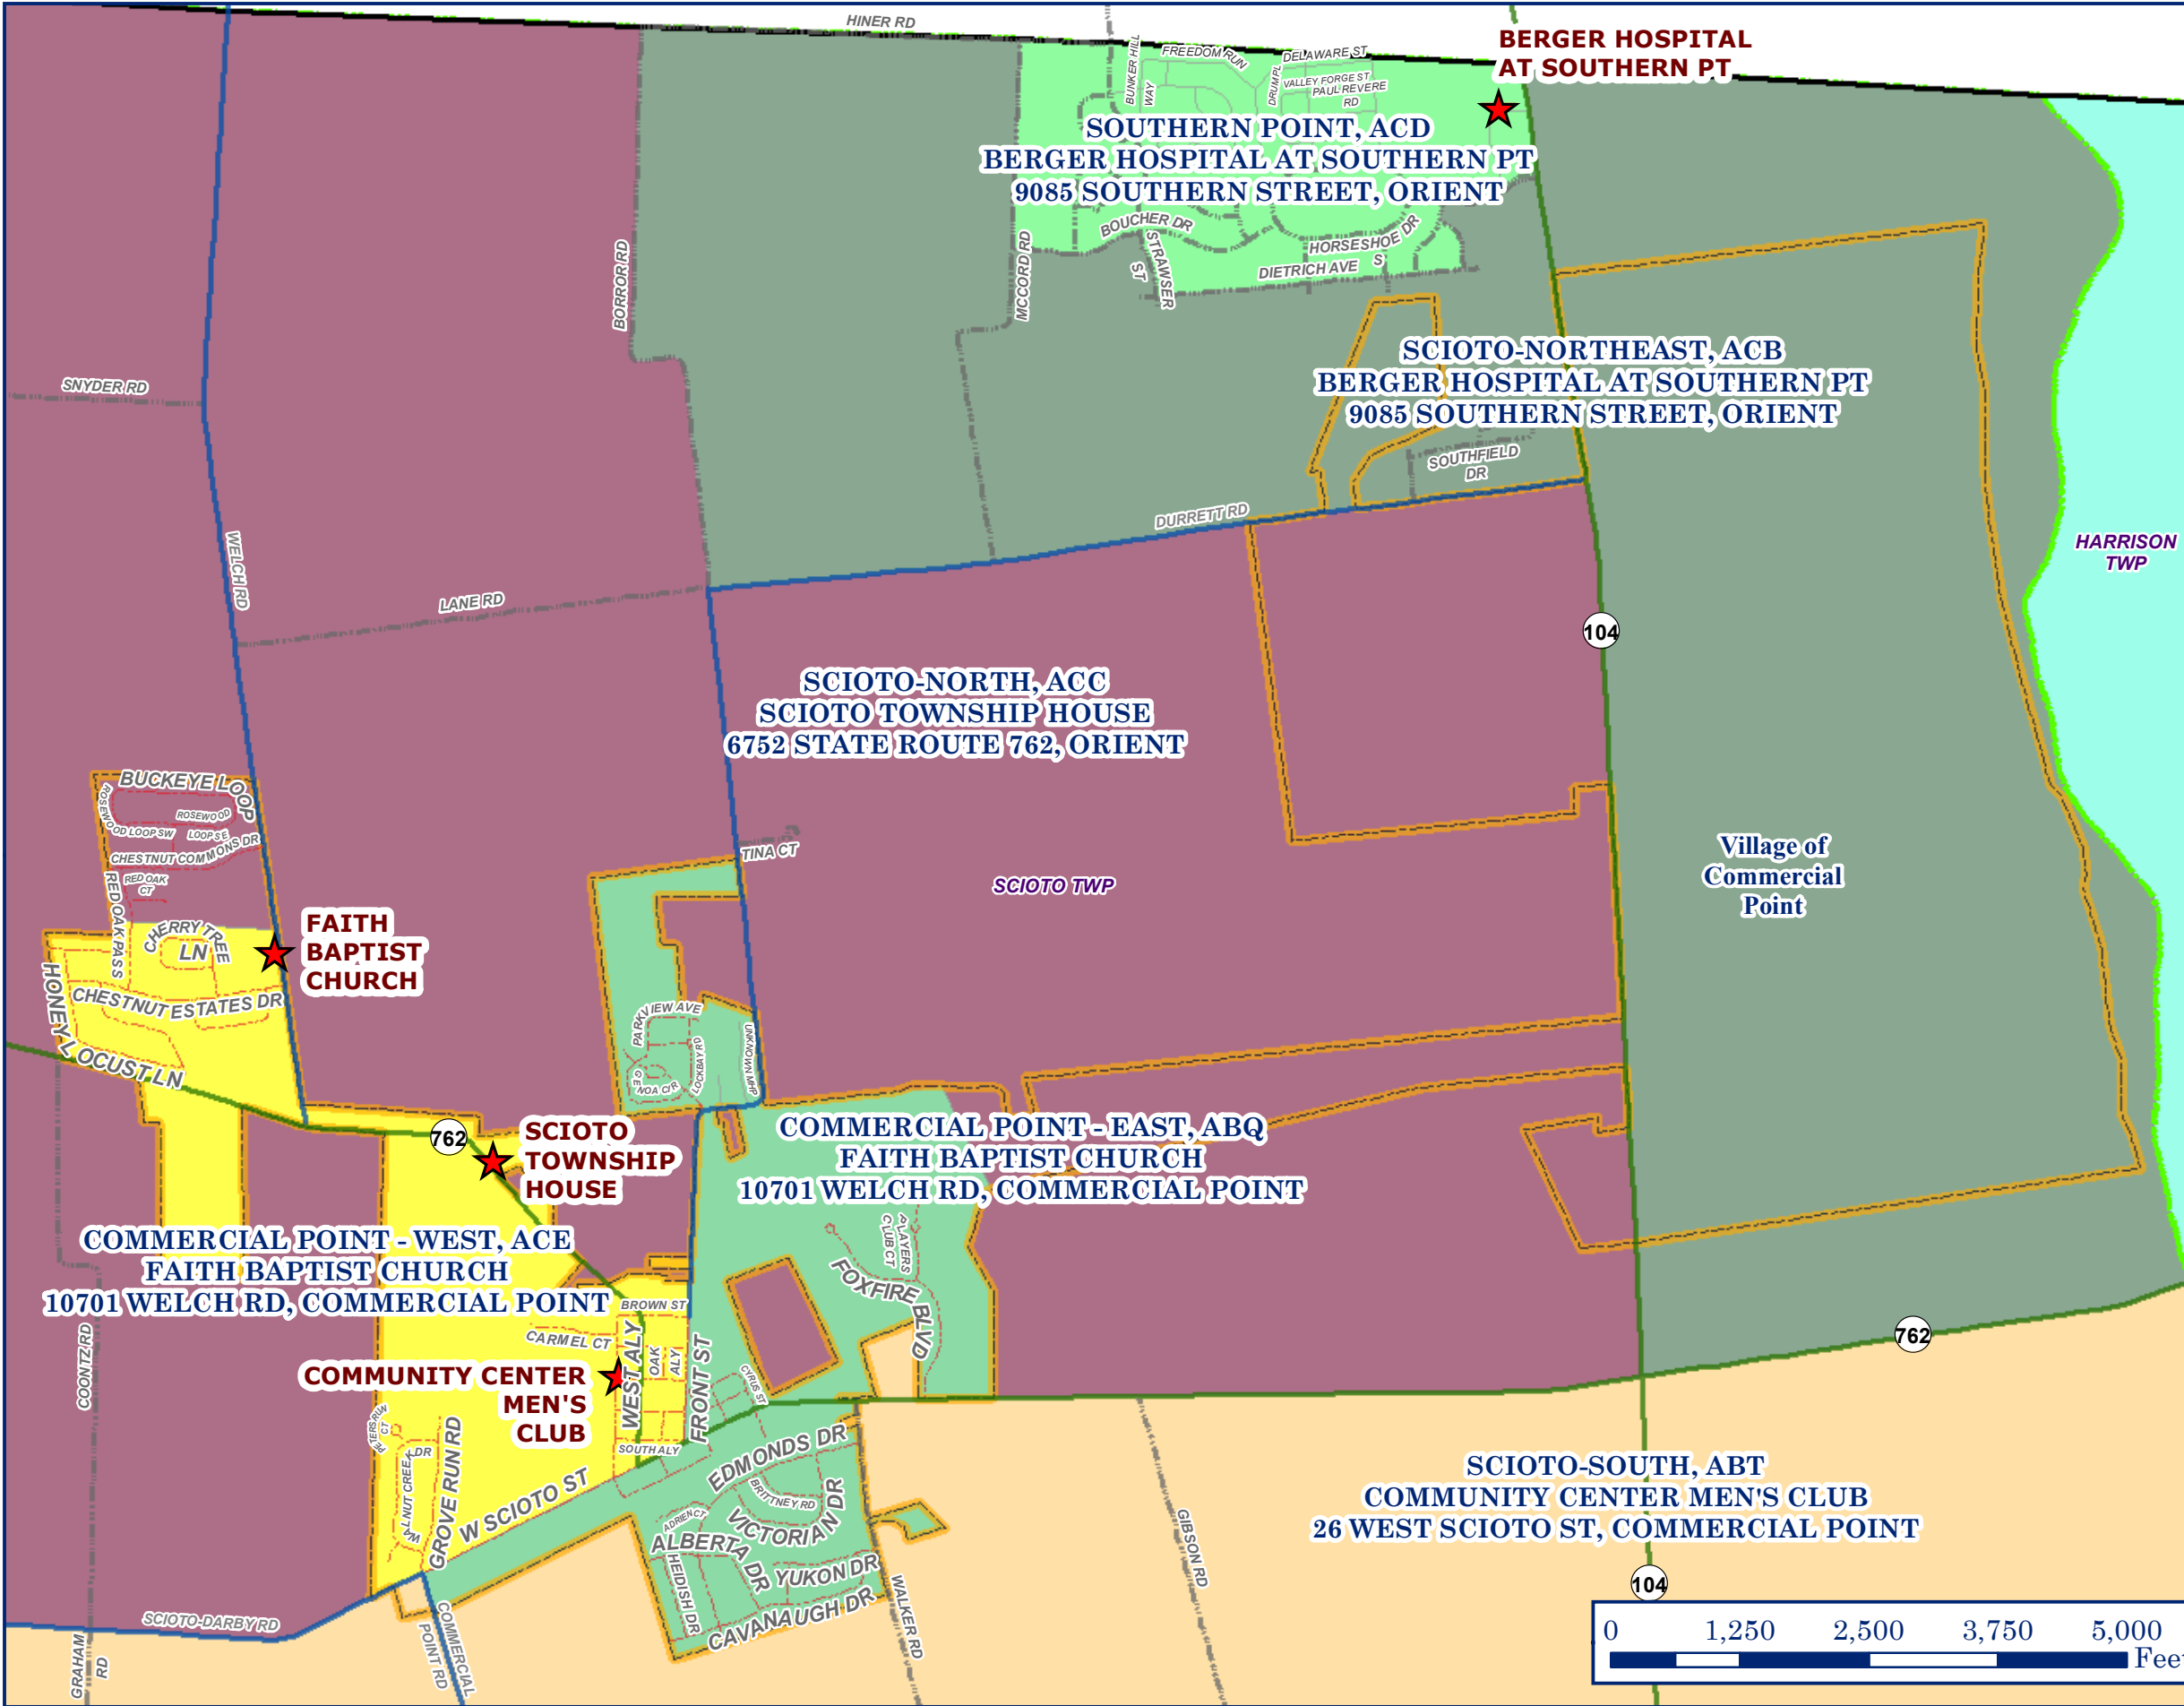

# VILLAGE OF COMMERCIAL POINT VOTING PRECINCTS 2019

★ County Polling Locations 2019

**Roads**

- State Routes
- County Road
- Township Routes
- Streets
- Private

○ County

○ Corp Boundaries

○ Townships

**MAIN 2019 VOTING PRECINCTS**

- COMMERCIAL POINT - EAST
- COMMERCIAL POINT - WEST
- HARRISON TOWNSHIP
- SCIOTO-NORTH
- SCIOTO-NORTHEAST
- SCIOTO-SOUTH
- SOUTHERN POINT

Pickaway County GIS Dept  
For Reference Only Date 2019  
Source: Pickaway Co,  
Please See Pickaway Co  
Auditor's Disclaimer  
<http://pickaway.iviewauditor.com>