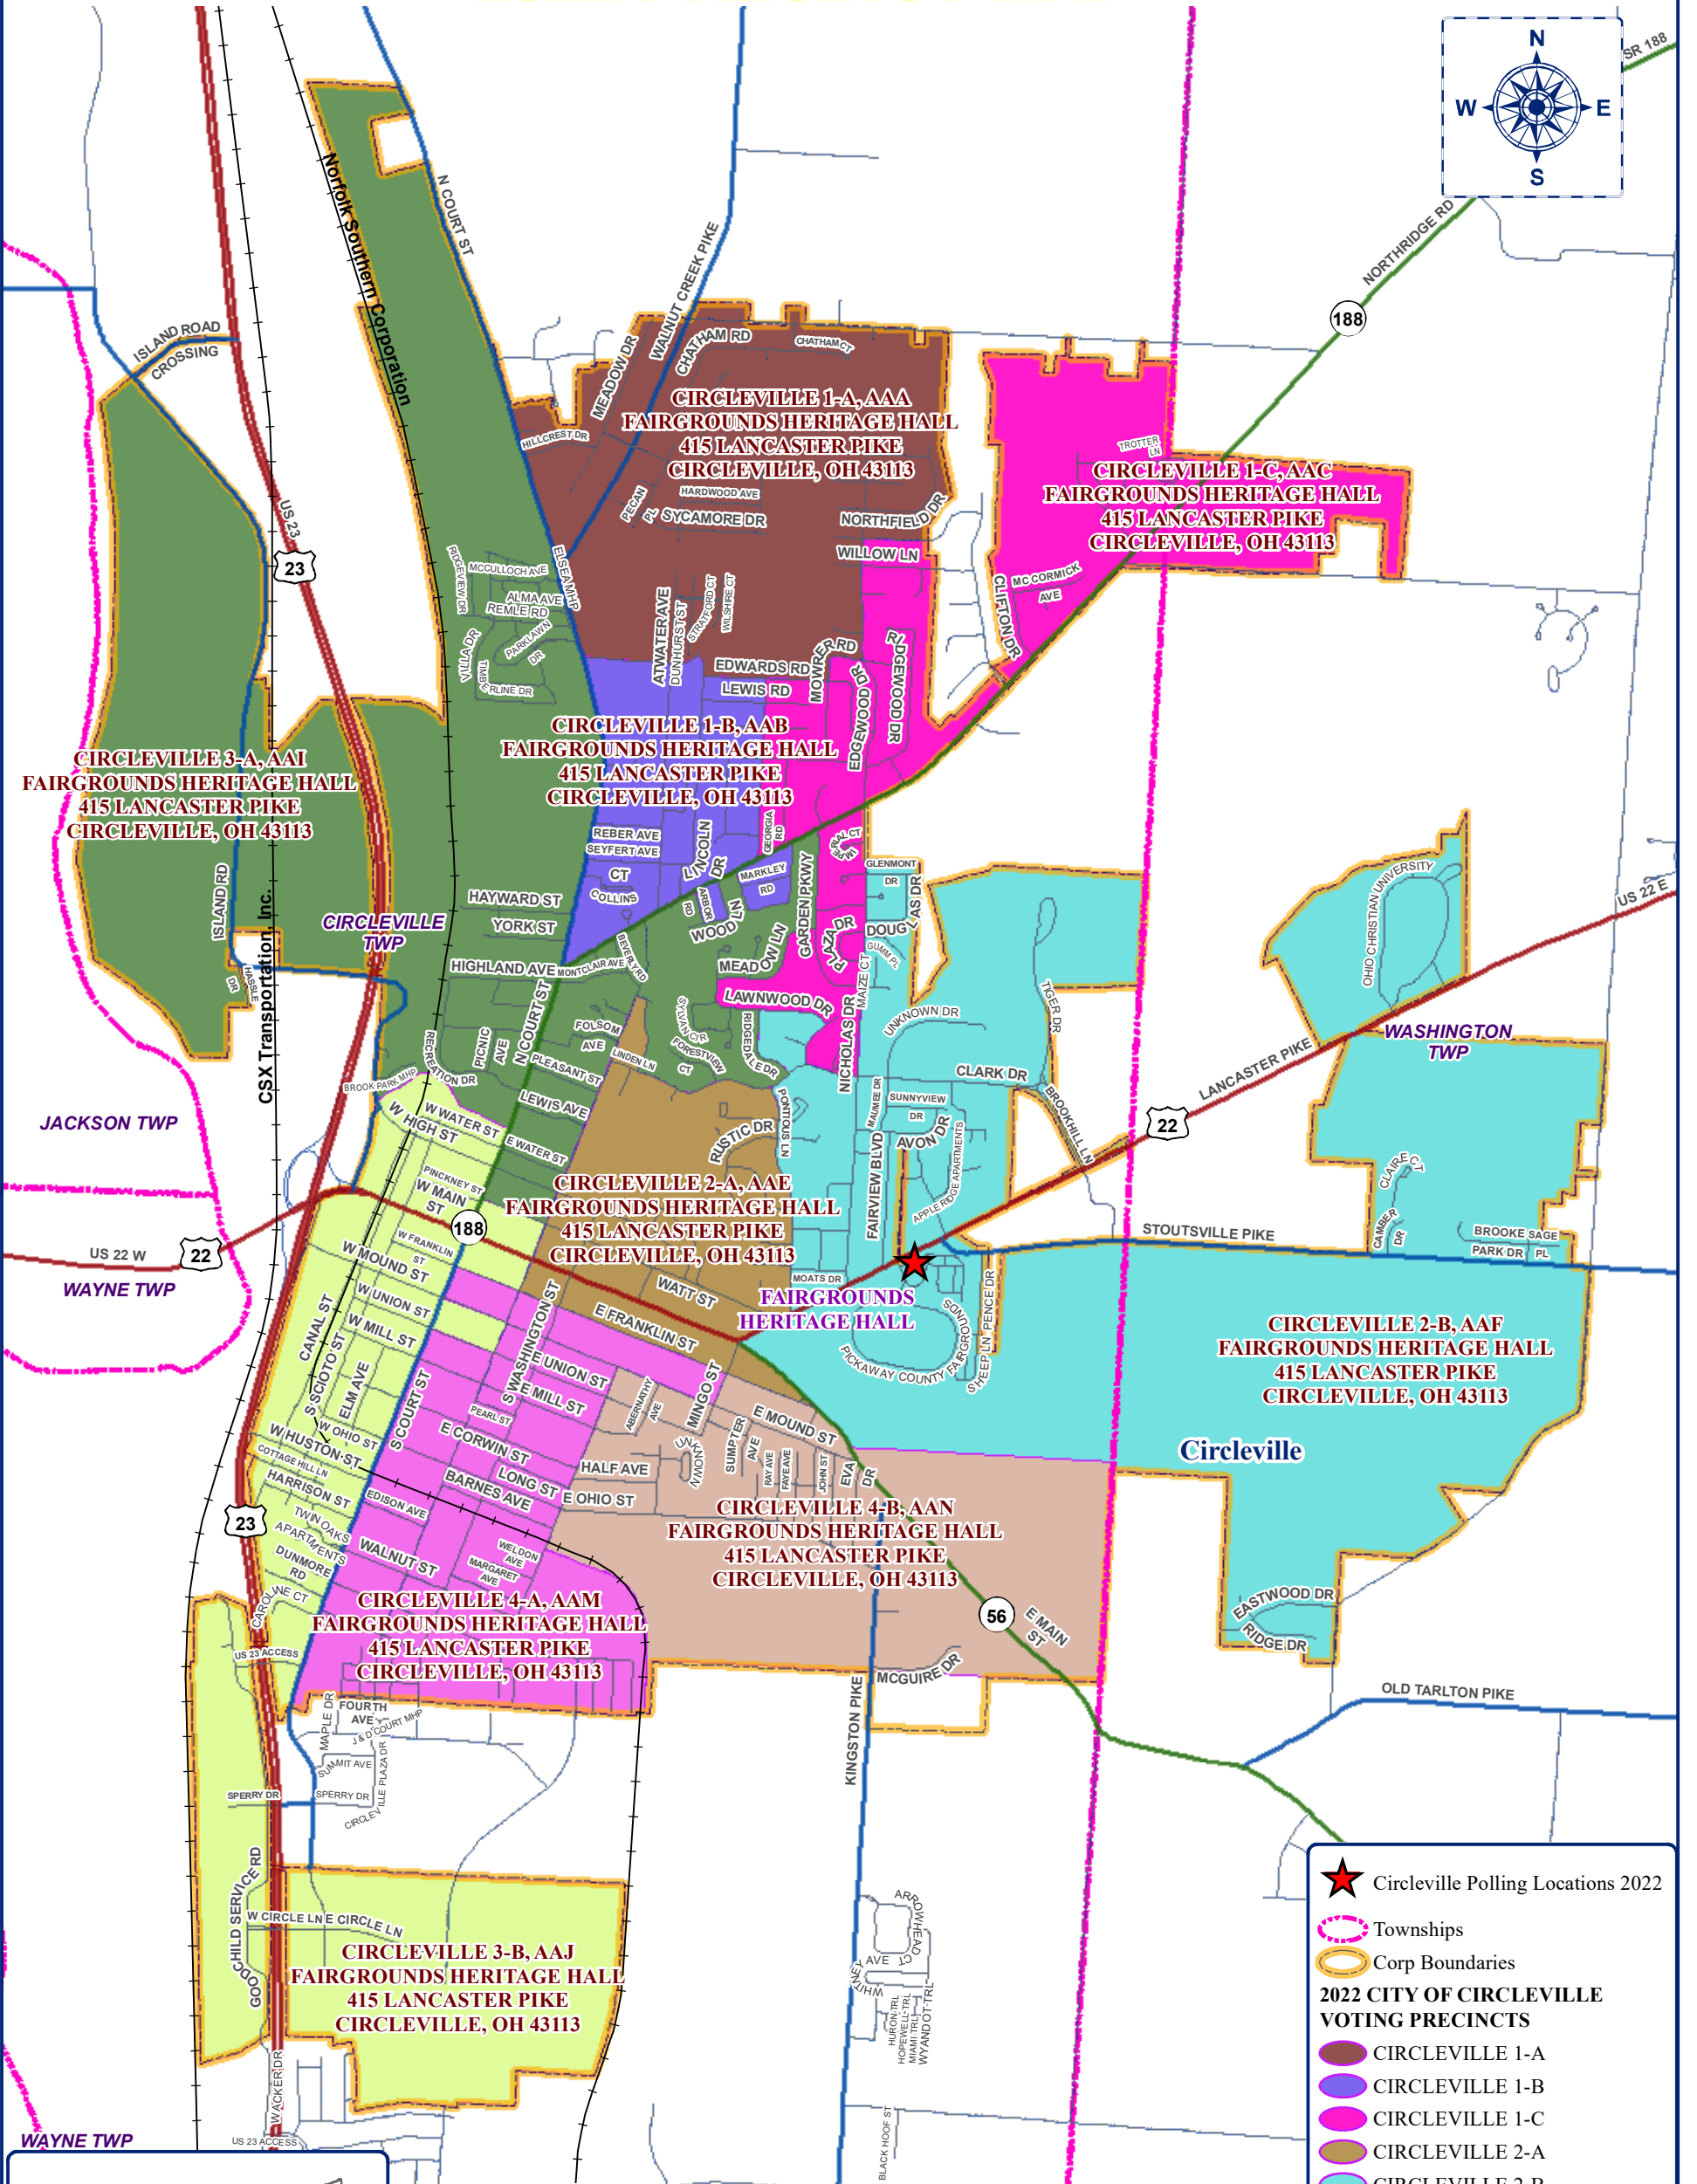

# CITY OF CIRCLEVILLE 2022 PRECINCT MAP

★ Circleville Polling Locations 2022

○ Townships

○ Corp Boundaries

**2022 CITY OF CIRCLEVILLE VOTING PRECINCTS**

- CIRCLEVILLE 1-A
- CIRCLEVILLE 1-B
- CIRCLEVILLE 1-C
- CIRCLEVILLE 2-A
- CIRCLEVILLE 2-B
- CIRCLEVILLE 3-A
- CIRCLEVILLE 3-B
- CIRCLEVILLE 4-A
- CIRCLEVILLE 4-B