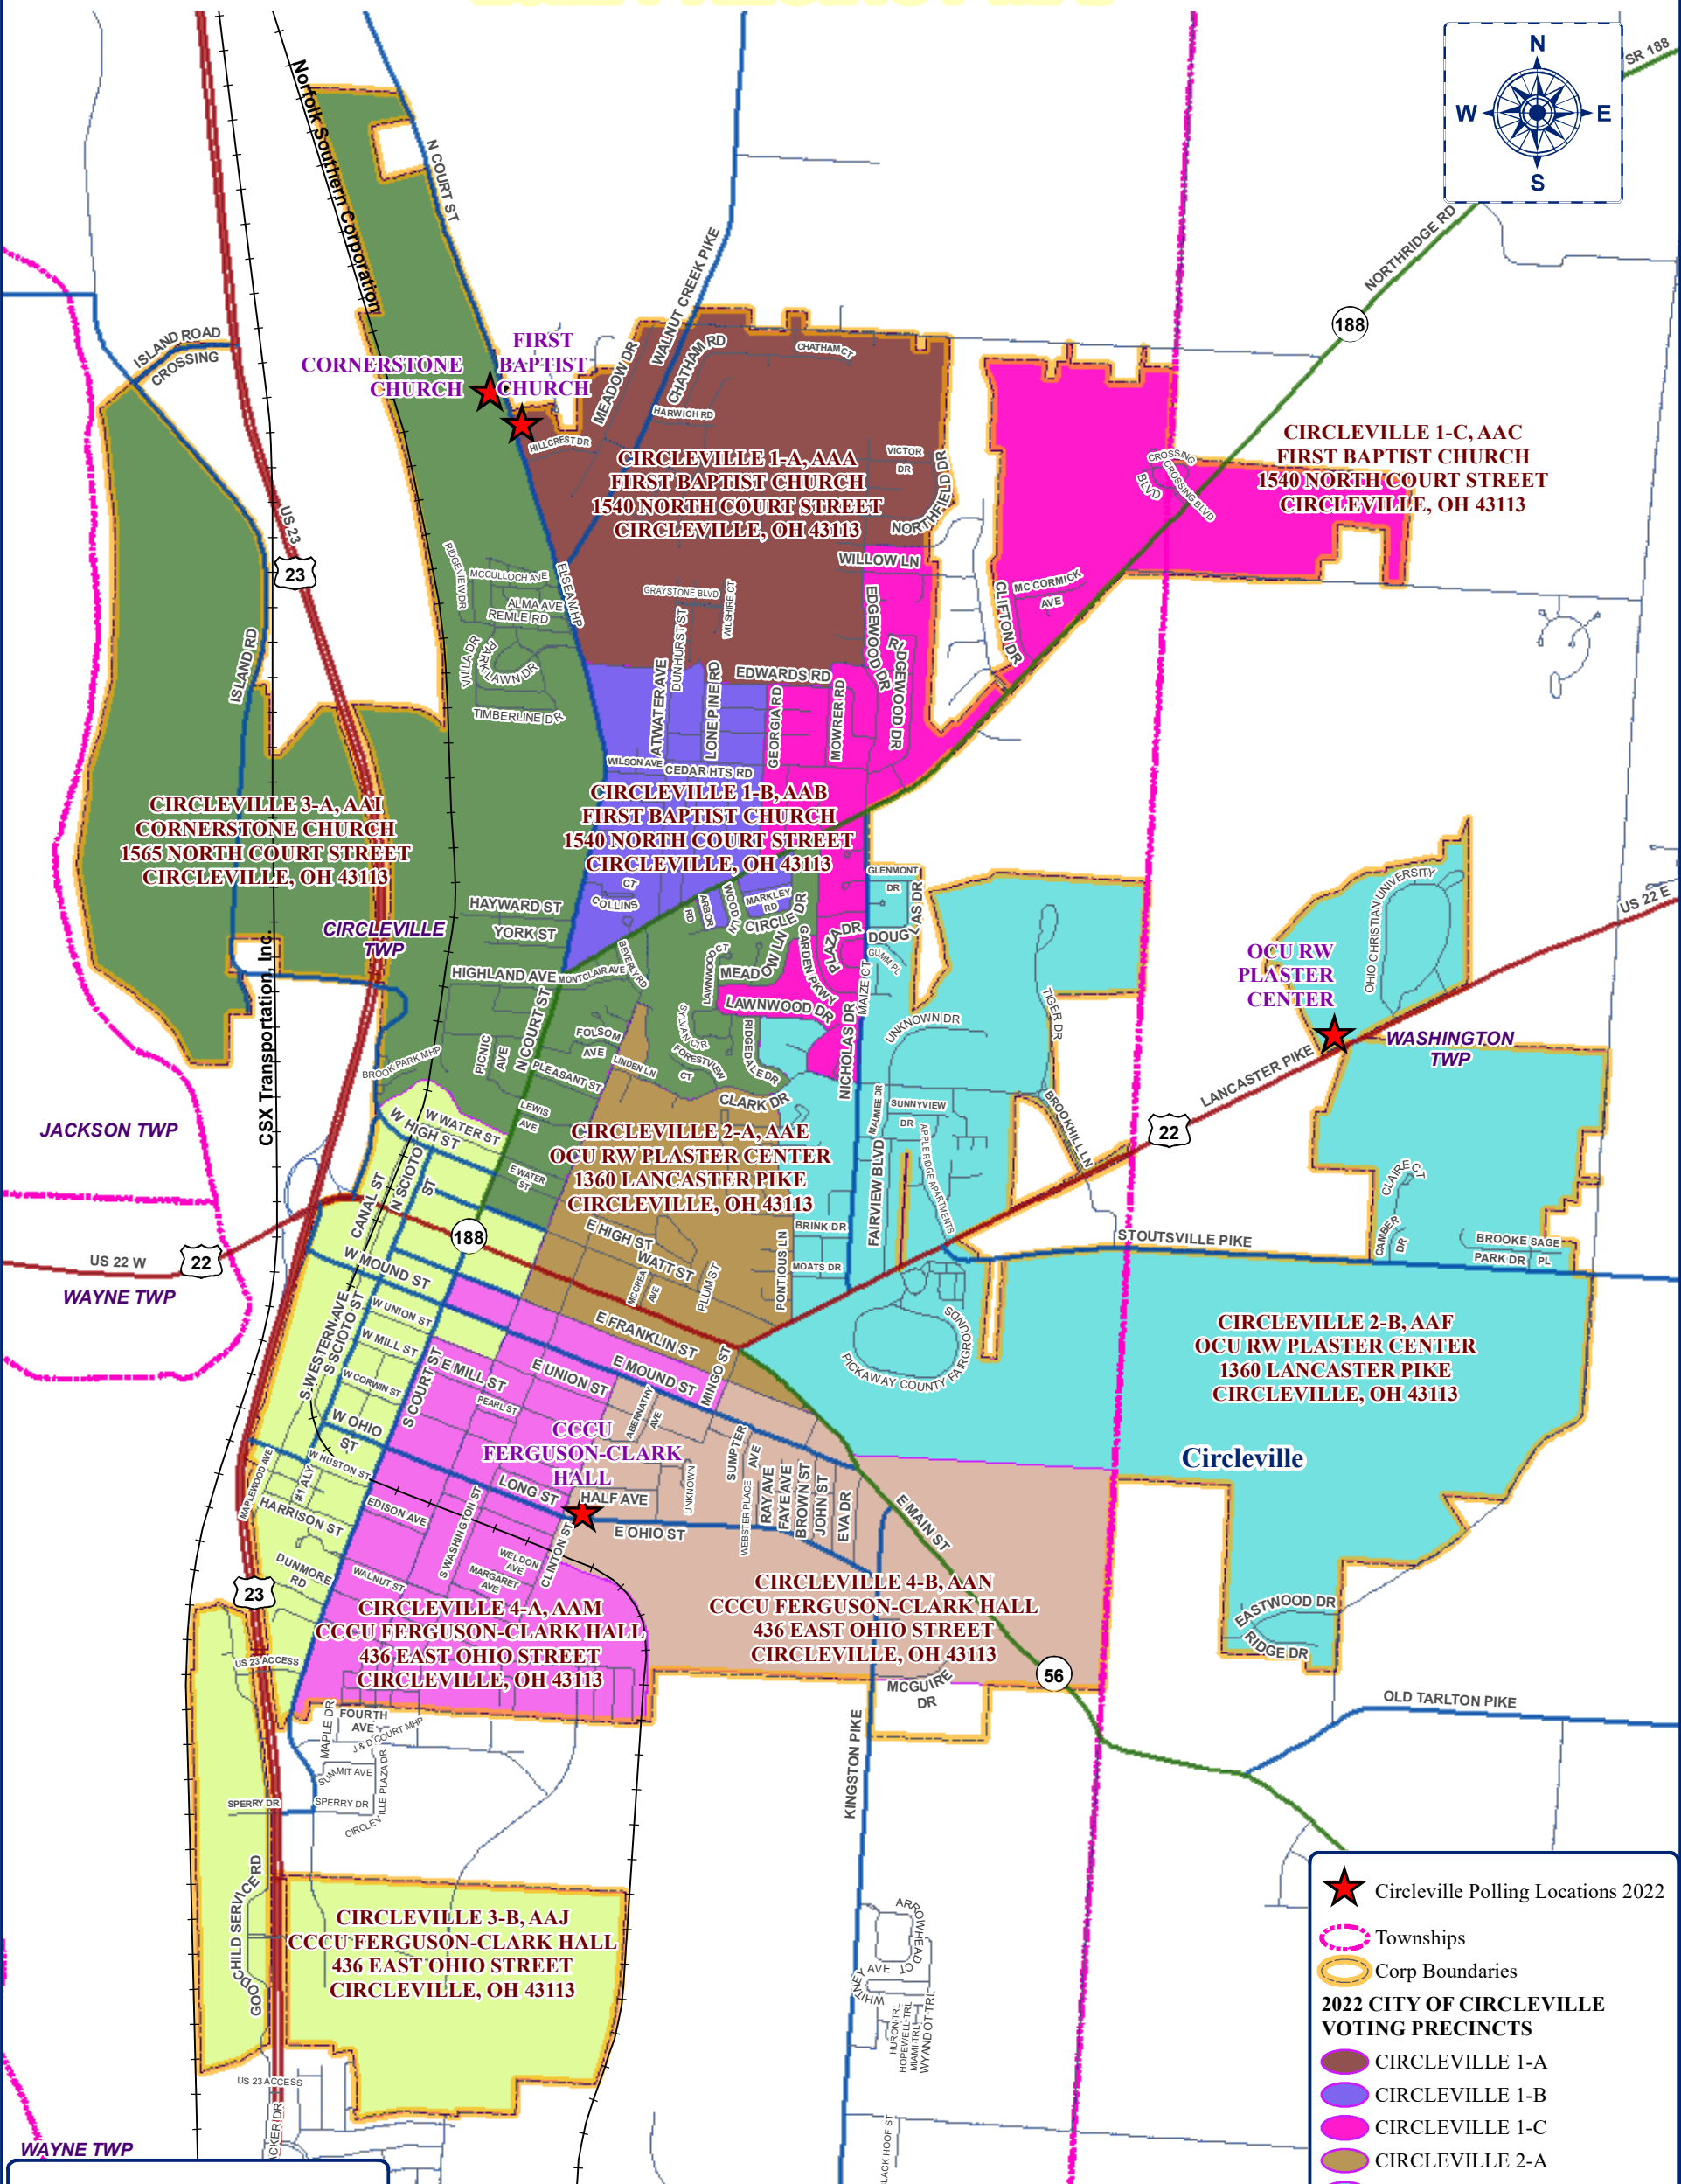

CITY OF CIRCLEVILLE 2022 PRECINCT MAP

★ Circleville Polling Locations 2022

○ Townships

○ Corp Boundaries

2022 CITY OF CIRCLEVILLE VOTING PRECINCTS

- CIRCLEVILLE 1-A
- CIRCLEVILLE 1-B
- CIRCLEVILLE 1-C
- CIRCLEVILLE 2-A
- CIRCLEVILLE 2-B
- CIRCLEVILLE 3-A
- CIRCLEVILLE 3-B
- CIRCLEVILLE 4-A
- CIRCLEVILLE 4-B