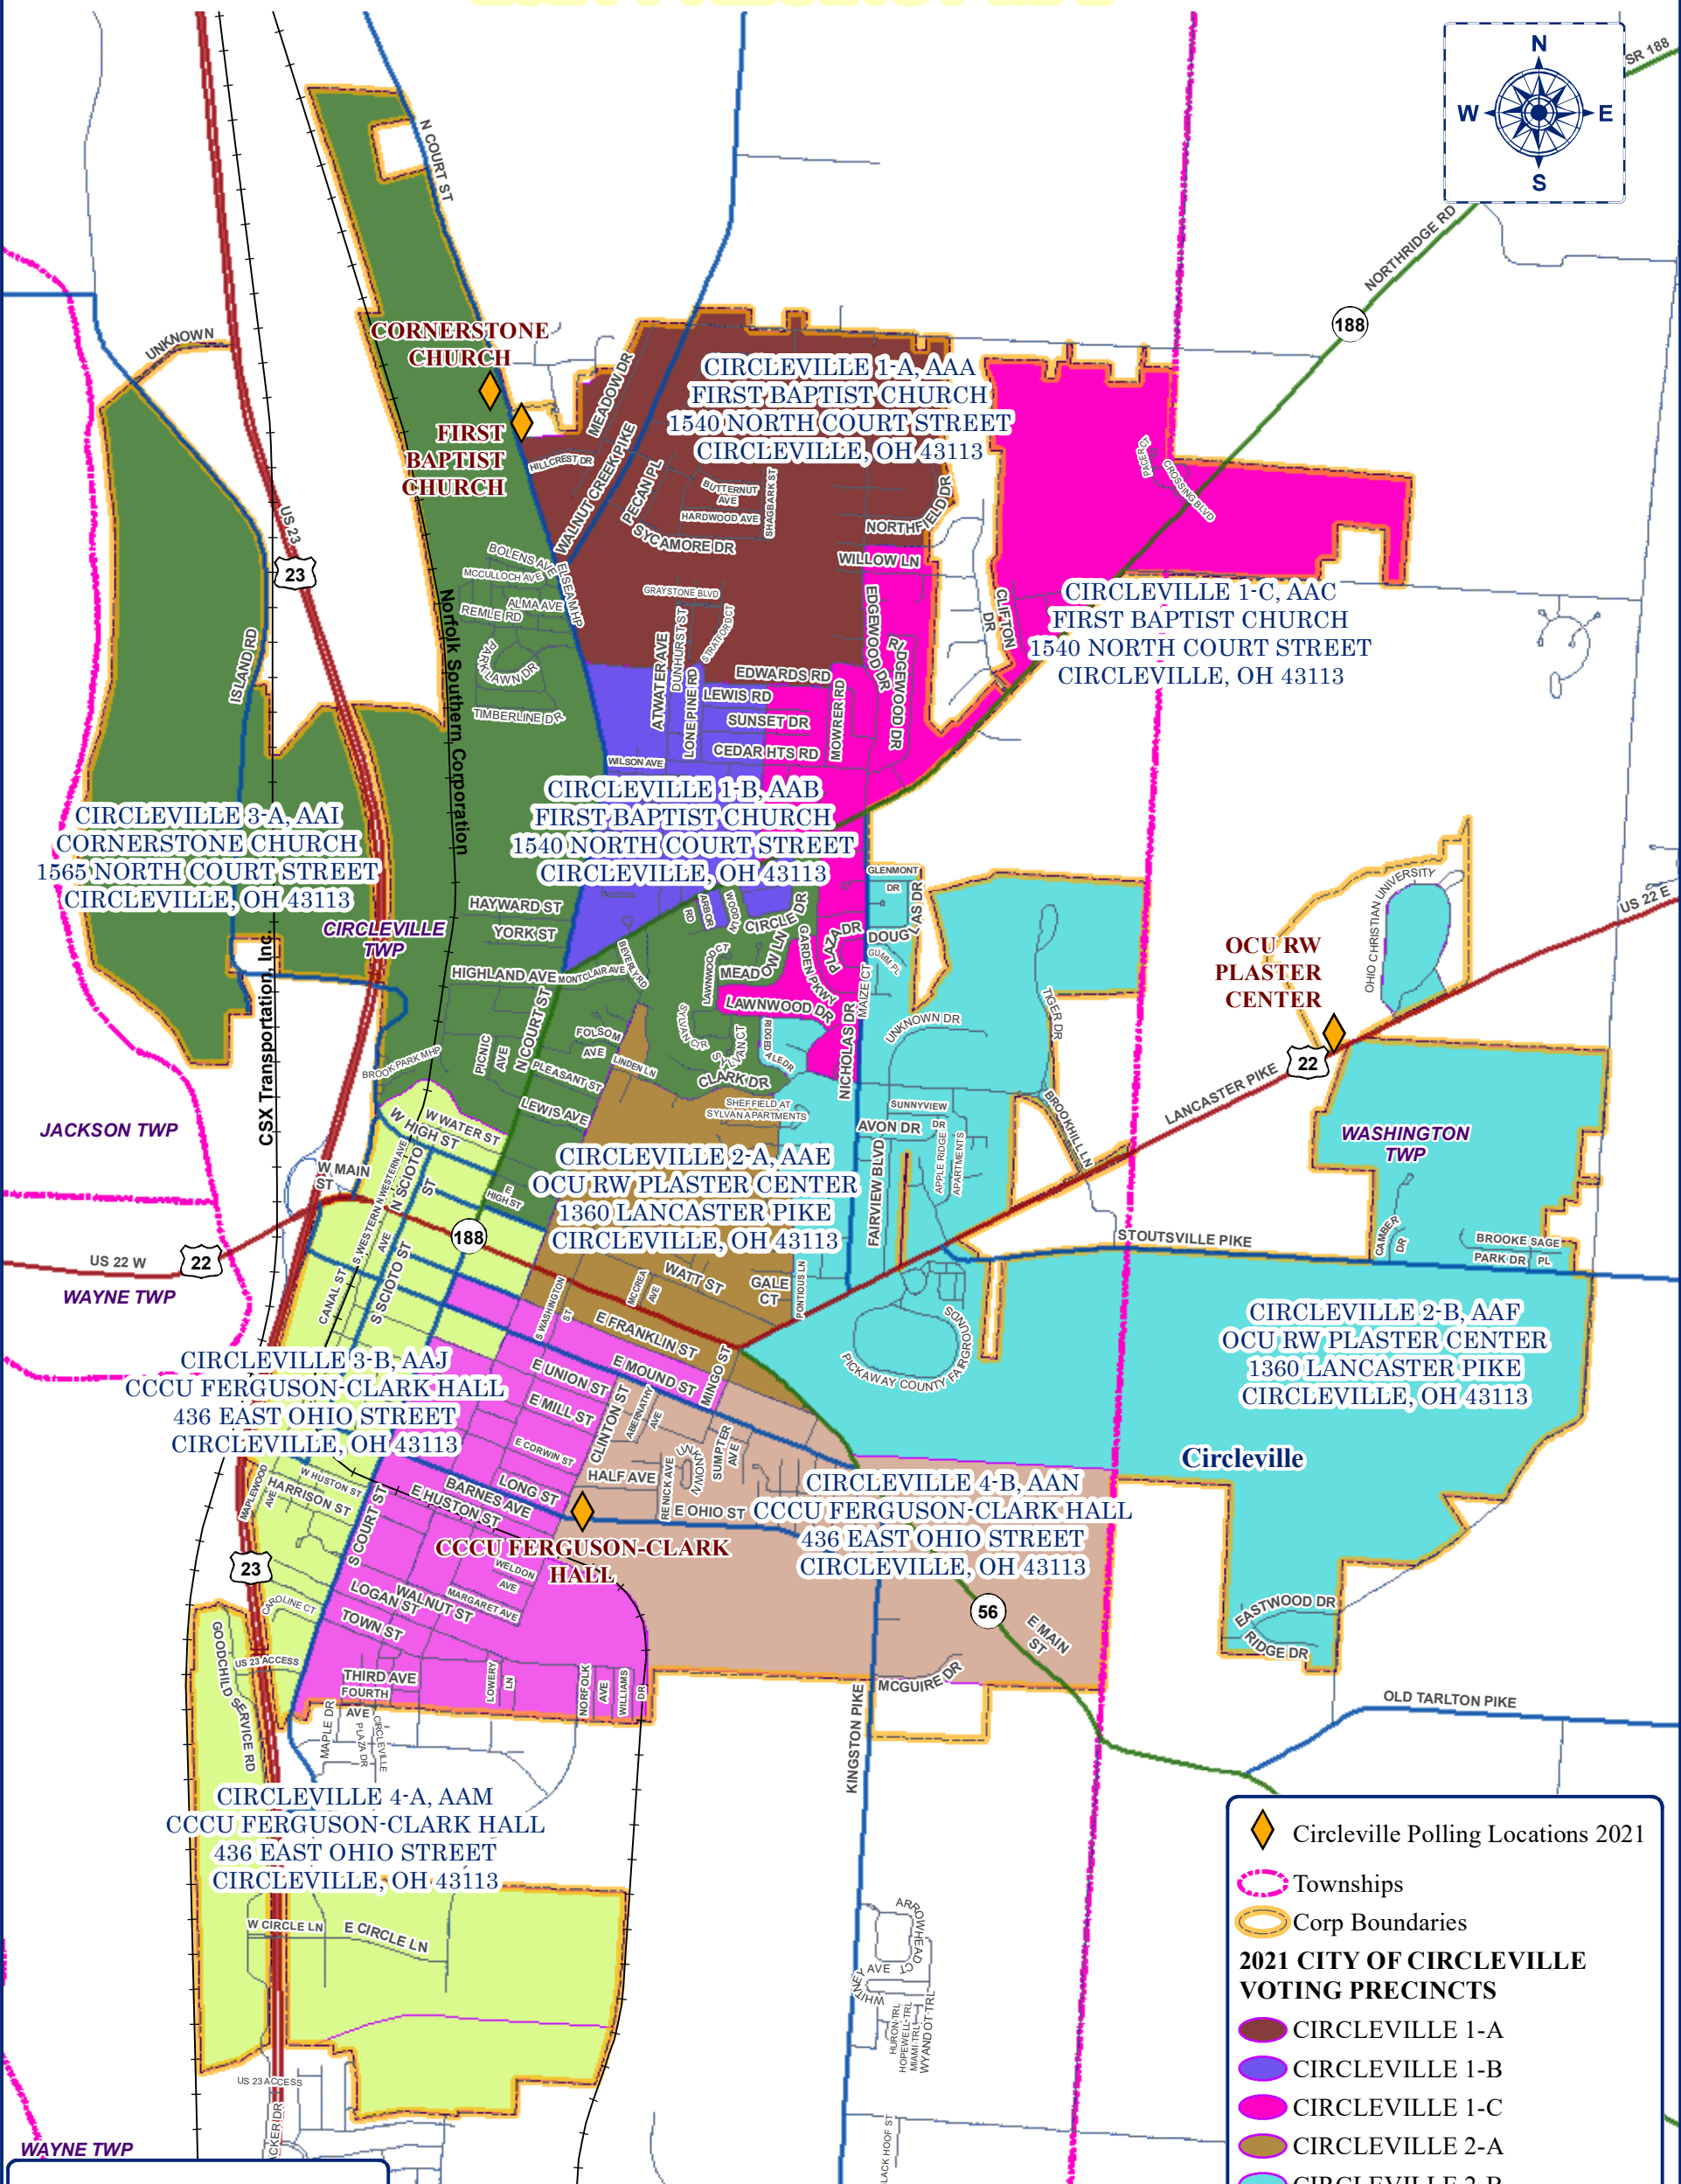

CITY OF CIRCLEVILLE 2021 PRECINCT MAP

CIRCLEVILLE 3-A, AAI
CORNERSTONE CHURCH
1565 NORTH COURT STREET
CIRCLEVILLE, OH 43113

CORNERSTONE CHURCH
FIRST BAPTIST CHURCH

CIRCLEVILLE 1-A, AAA
FIRST BAPTIST CHURCH
1540 NORTH COURT STREET
CIRCLEVILLE, OH 43113

CIRCLEVILLE 1-C, AAC
FIRST BAPTIST CHURCH
1540 NORTH COURT STREET
CIRCLEVILLE, OH 43113

CIRCLEVILLE 1-B, AAB
FIRST BAPTIST CHURCH
1540 NORTH COURT STREET
CIRCLEVILLE, OH 43113

OCU RW PLASTER CENTER

CIRCLEVILLE 2-A, AAE
OCU RW PLASTER CENTER
1360 LANCASTER PIKE
CIRCLEVILLE, OH 43113

CIRCLEVILLE 2-B, AAF
OCU RW PLASTER CENTER
1360 LANCASTER PIKE
CIRCLEVILLE, OH 43113

CIRCLEVILLE 3-B, AAJ
CCU FERGUSON-CLARK HALL
436 EAST OHIO STREET
CIRCLEVILLE, OH 43113

CIRCLEVILLE 4-B, AAN
CCU FERGUSON-CLARK HALL
436 EAST OHIO STREET
CIRCLEVILLE, OH 43113

CIRCLEVILLE 4-A, AAM
CCU FERGUSON-CLARK HALL
436 EAST OHIO STREET
CIRCLEVILLE, OH 43113

◆ Circleville Polling Locations 2021

○ Townships

○ Corp Boundaries

2021 CITY OF CIRCLEVILLE VOTING PRECINCTS

- CIRCLEVILLE 1-A
- CIRCLEVILLE 1-B
- CIRCLEVILLE 1-C
- CIRCLEVILLE 2-A
- CIRCLEVILLE 2-B
- CIRCLEVILLE 3-A
- CIRCLEVILLE 3-B
- CIRCLEVILLE 4-A
- CIRCLEVILLE 4-B