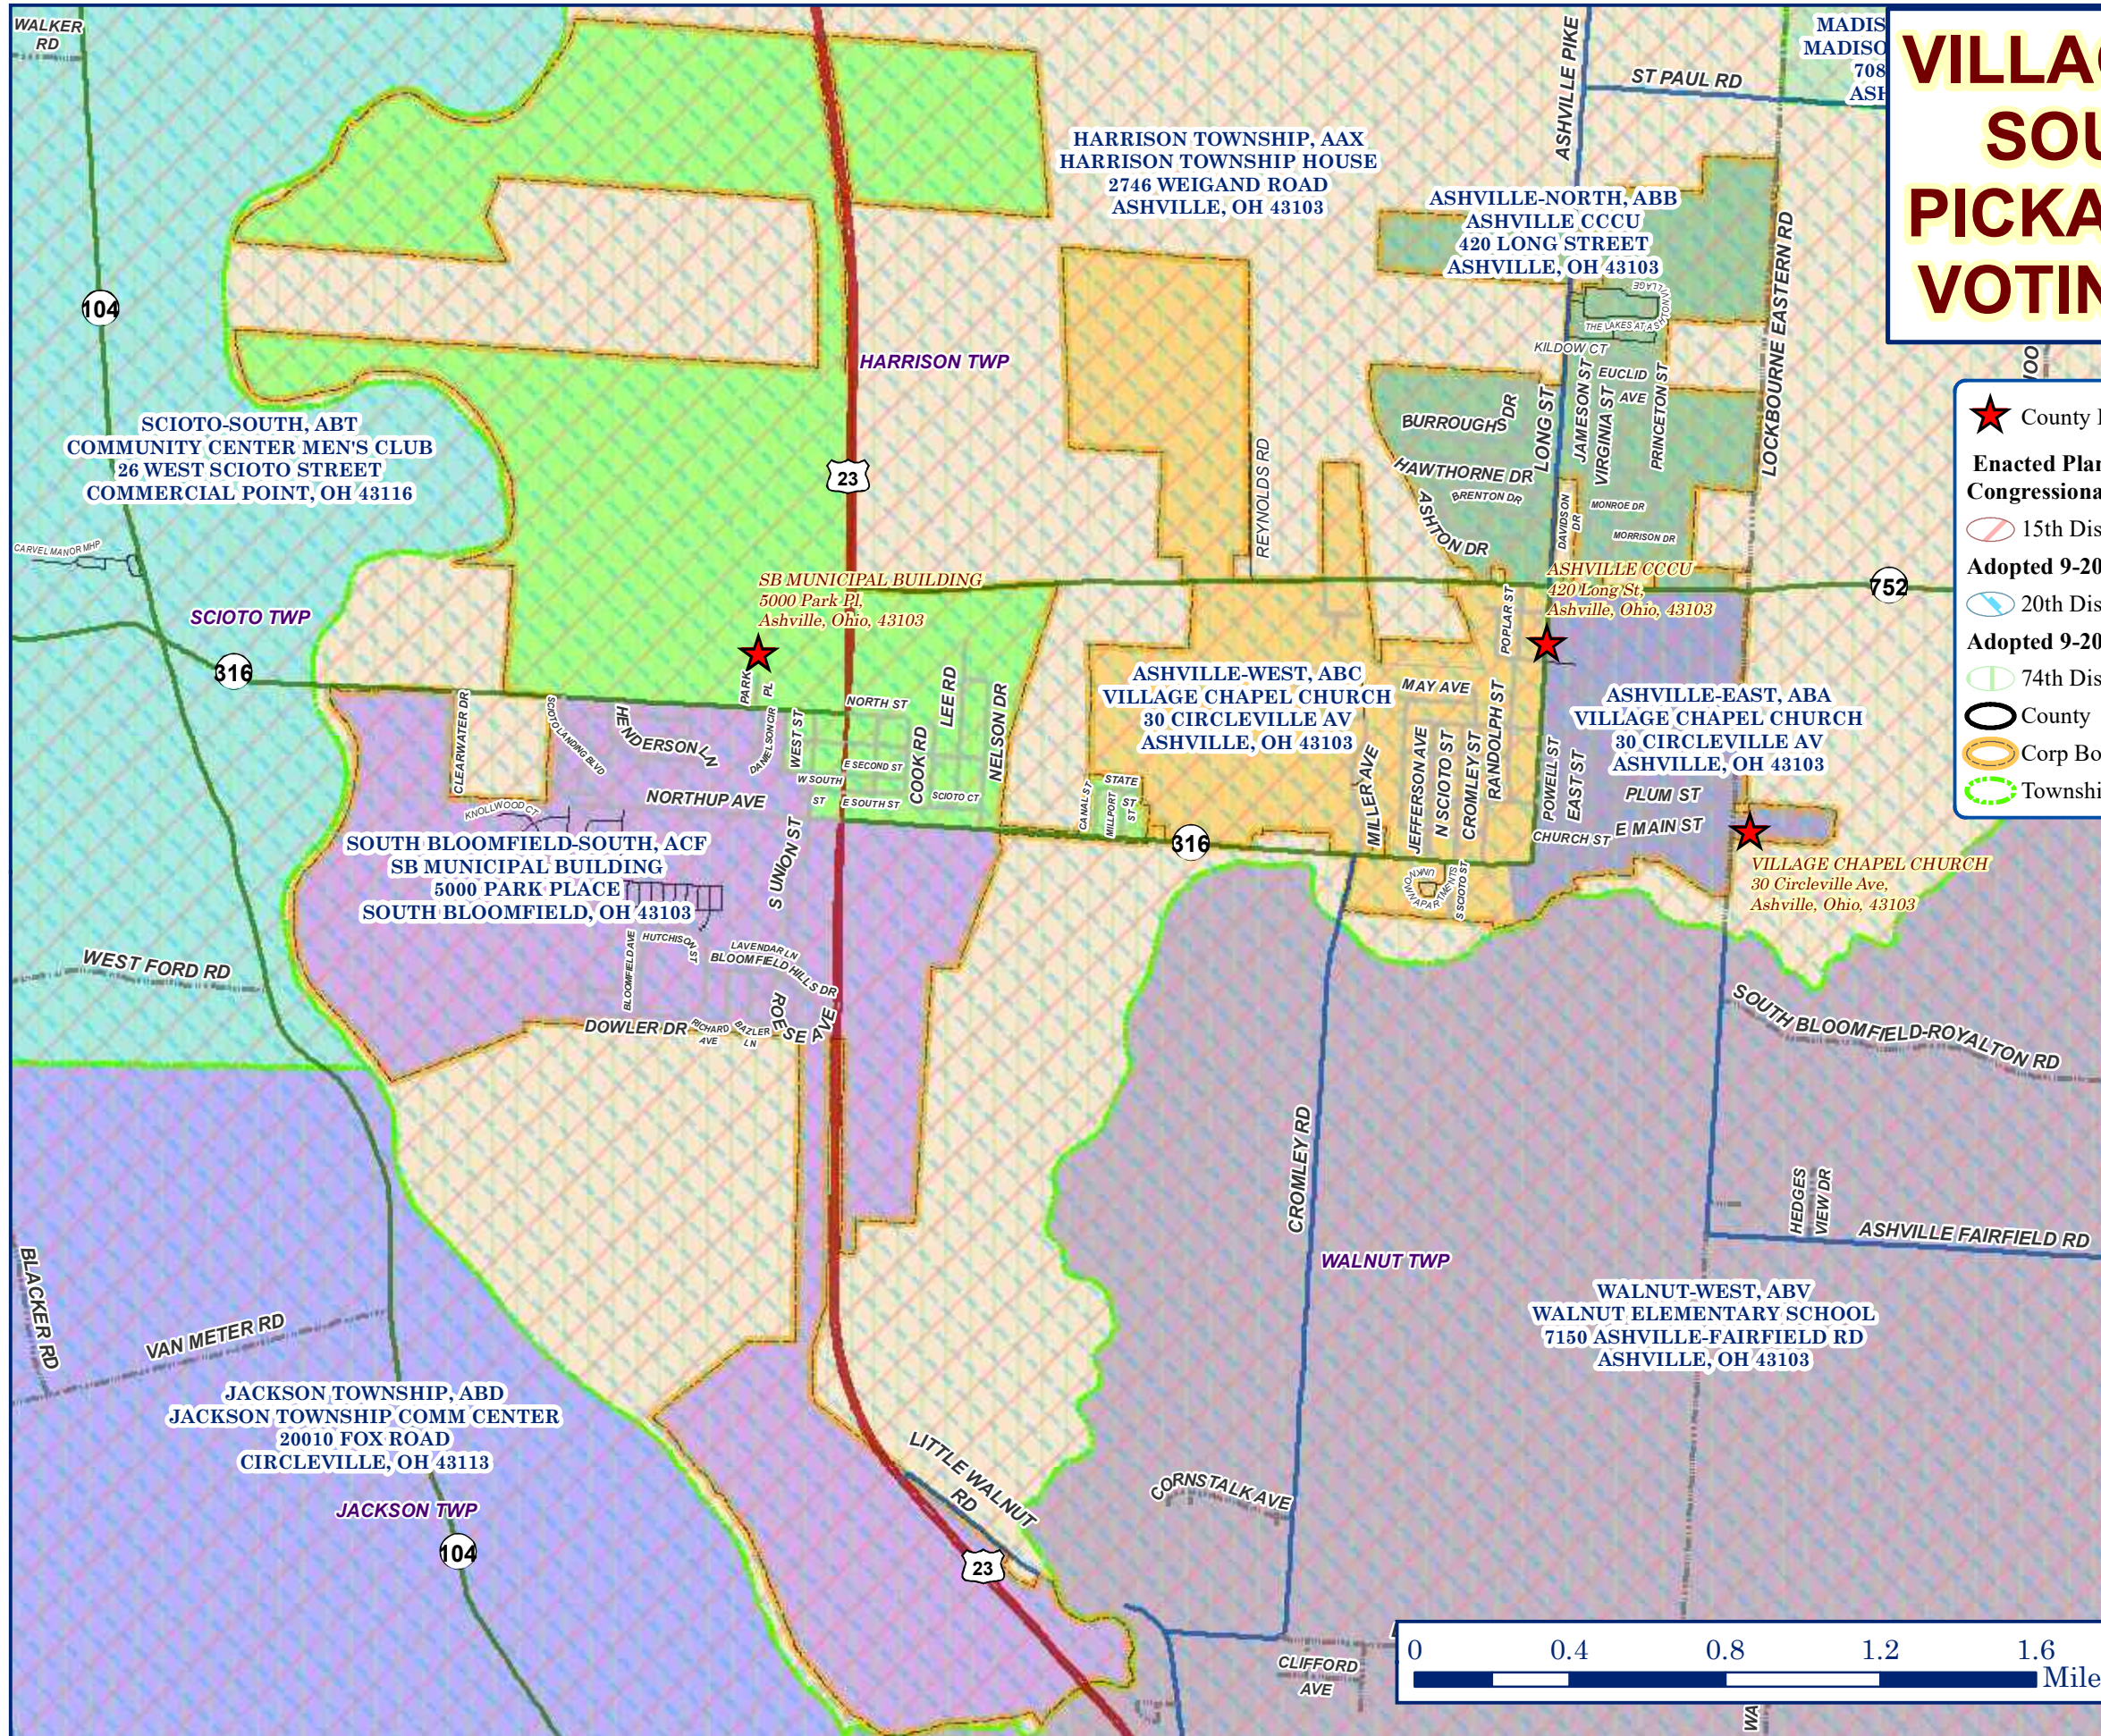

VILLAGES OF ASHVILLE & SOUTH BLOOMFIELD PICKAWAY COUNTY, OHIO VOTING PRECINCTS 2022

★ County Polling Locations 2022

Enacted Plan SB 258 Draft Congressional District

- 15th District
- 20th District
- 74th District

Adopted 9-2021 Ohio Senate District

Adopted 9-2021 Ohio House District

- County
- Corp Boundaries
- Townships

MAIN 2022 VOTING PRECINCTS

- ASHVILLE-EAST
- ASHVILLE-NORTH
- ASHVILLE-WEST
- HARRISON TOWNSHIP
- JACKSON TOWNSHIP
- MADISON TOWNSHIP
- SCIOTO-SOUTH
- SOUTH BLOOMFIELD-NORTH
- SOUTH BLOOMFIELD-SOUTH
- WALNUT-WEST