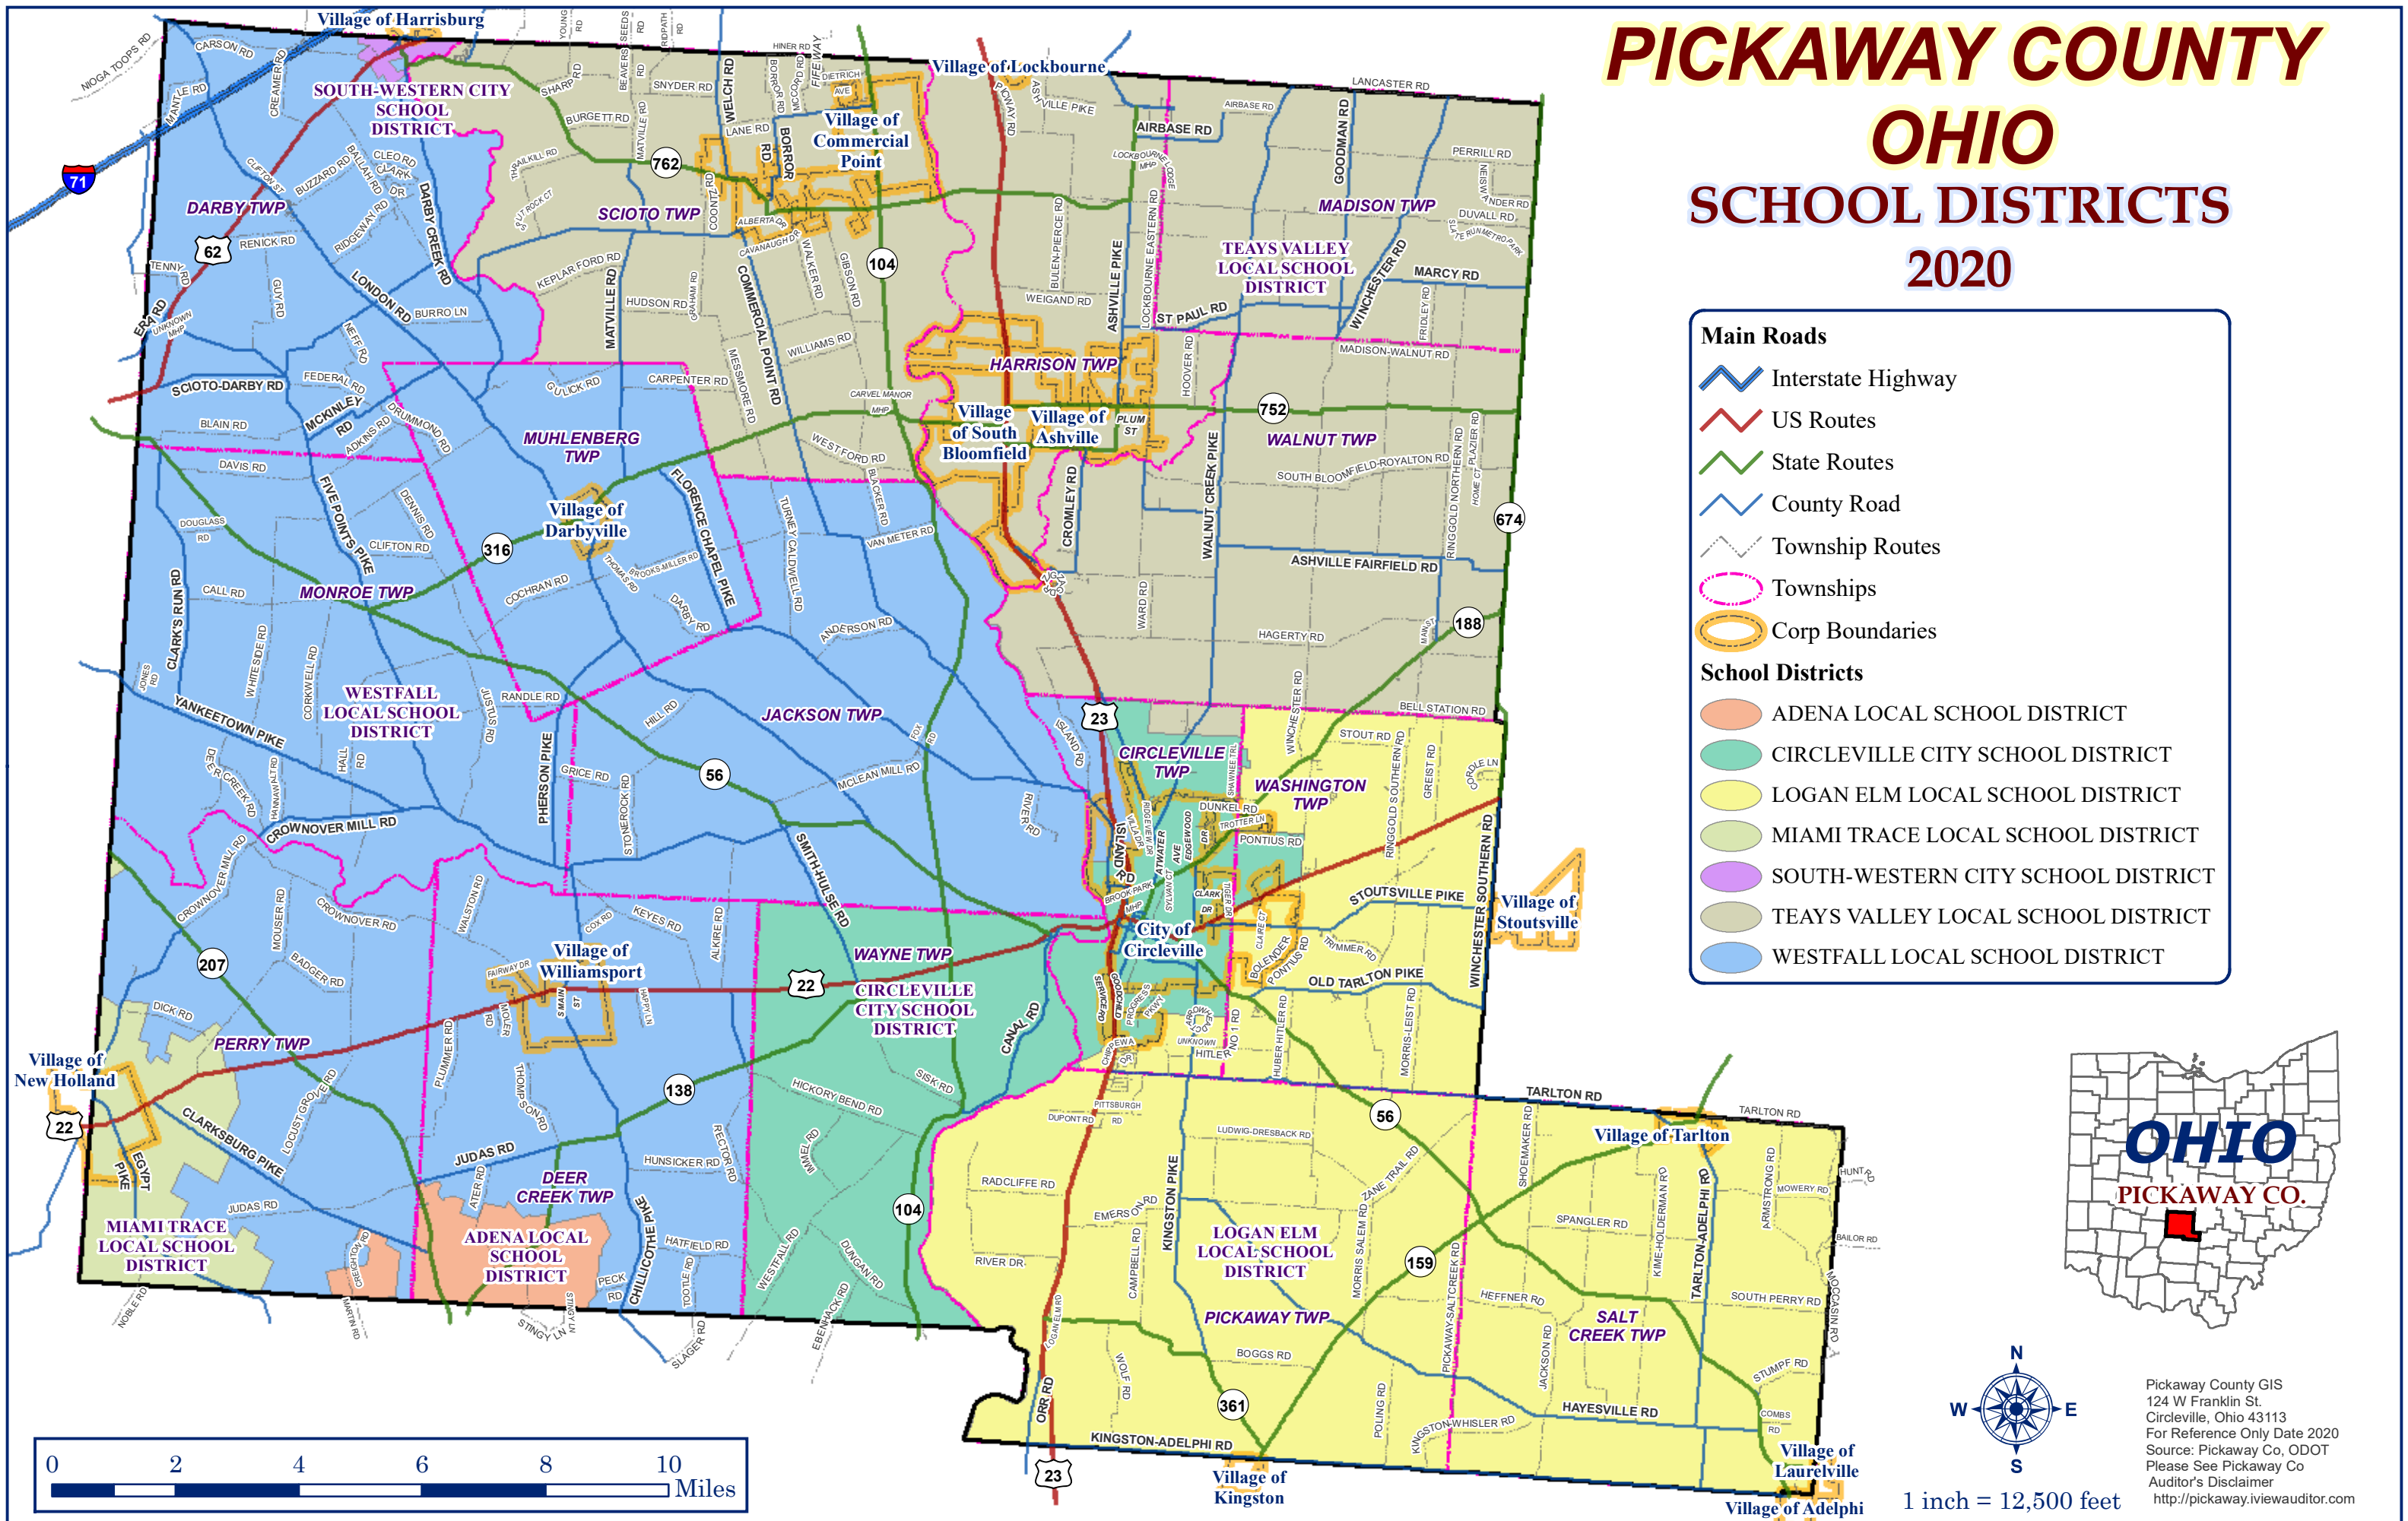

# PICKAWAY COUNTY

## OHIO

### SCHOOL DISTRICTS

#### 2020

**Main Roads**

- Interstate Highway
- US Routes
- State Routes
- County Road
- Township Routes

**Townships**

**Corp Boundaries**

**School Districts**

- ADENA LOCAL SCHOOL DISTRICT
- CIRCLEVILLE CITY SCHOOL DISTRICT
- LOGAN ELM LOCAL SCHOOL DISTRICT
- MIAMI TRACE LOCAL SCHOOL DISTRICT
- SOUTH-WESTERN CITY SCHOOL DISTRICT
- TEAYS VALLEY LOCAL SCHOOL DISTRICT
- WESTFALL LOCAL SCHOOL DISTRICT