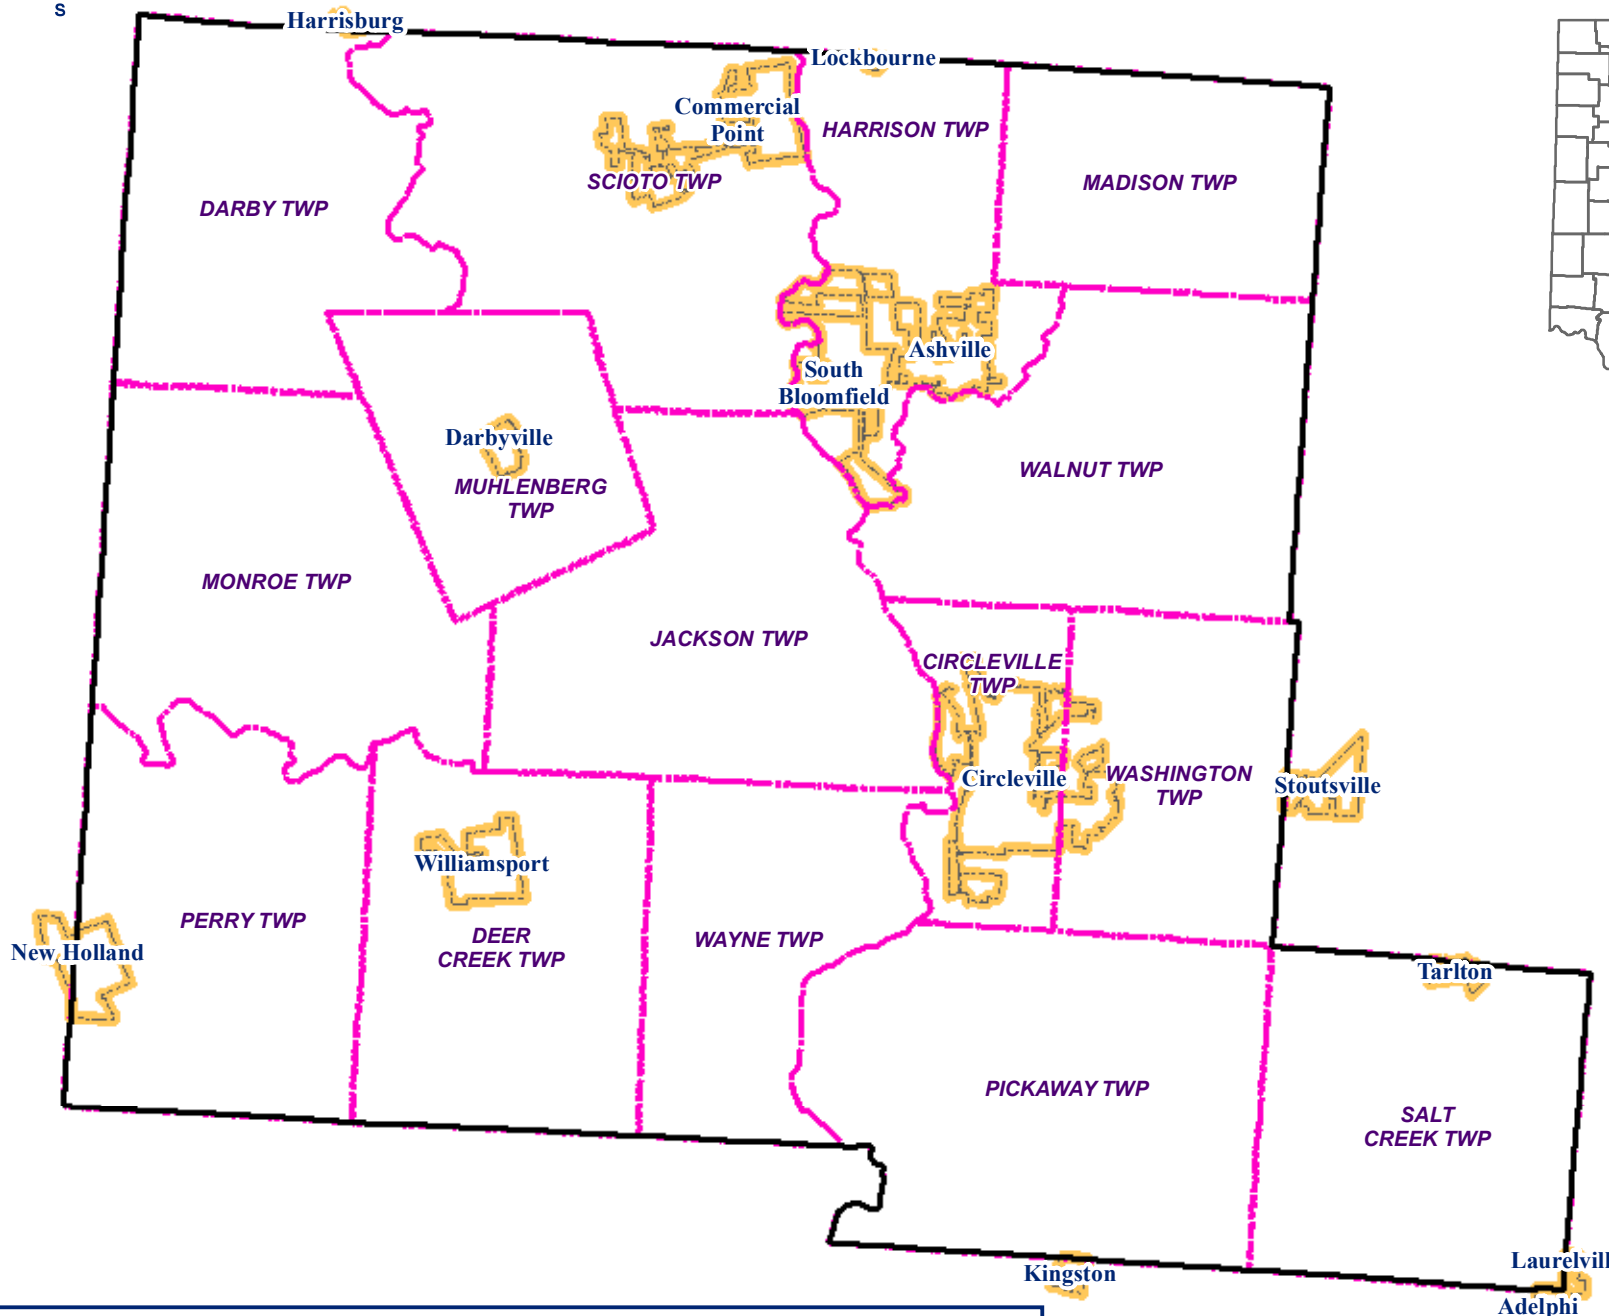

PICKAWAY COUNTY, OHIO

 Townships
 Corp Boundaries

1 inch = 19,011 feet

Pickaway County GIS
124 W Franklin St.
Circleville, Ohio 43113
For Reference Only Date 2019
Imagery: Fall - 2017
Contours for planning purposes only.
Please See Pickaway Co
Auditor's Disclaimer
<http://pickaway.iviewauditor.com/Disclaimer.aspx>