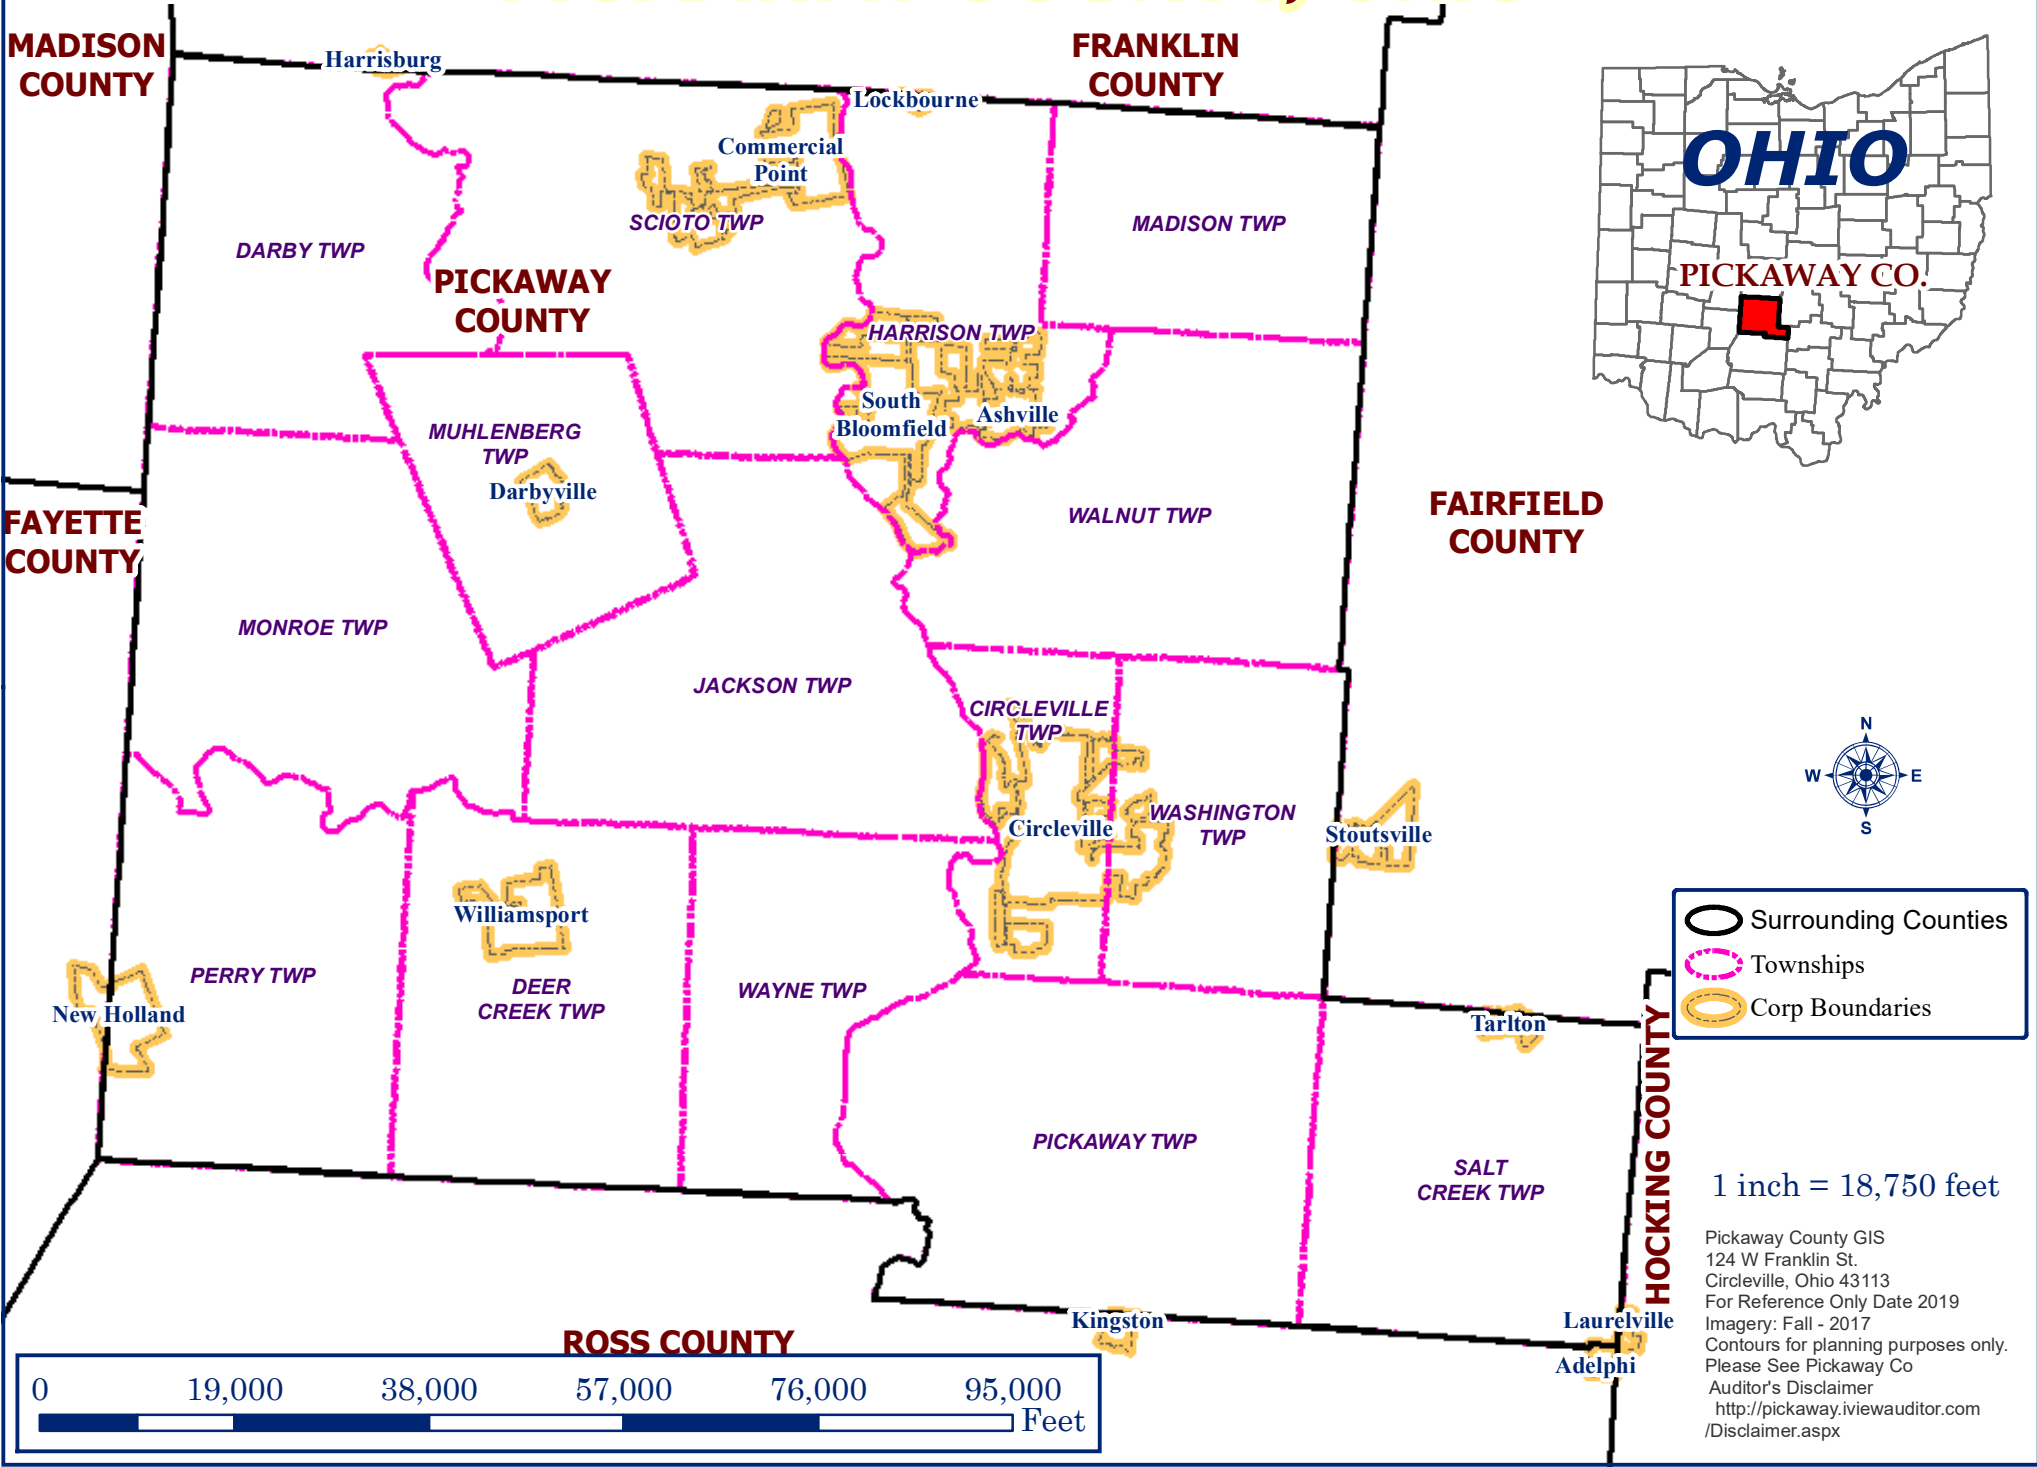

PICKAWAY COUNTY, OHIO

Pickaway County GIS
 124 W Franklin St.
 Circleville, Ohio 43113
 For Reference Only Date 2019
 Imagery: Fall - 2017
 Contours for planning purposes only.
 Please See Pickaway Co
 Auditor's Disclaimer
<http://pickaway.iviewauditor.com/Disclaimer.aspx>