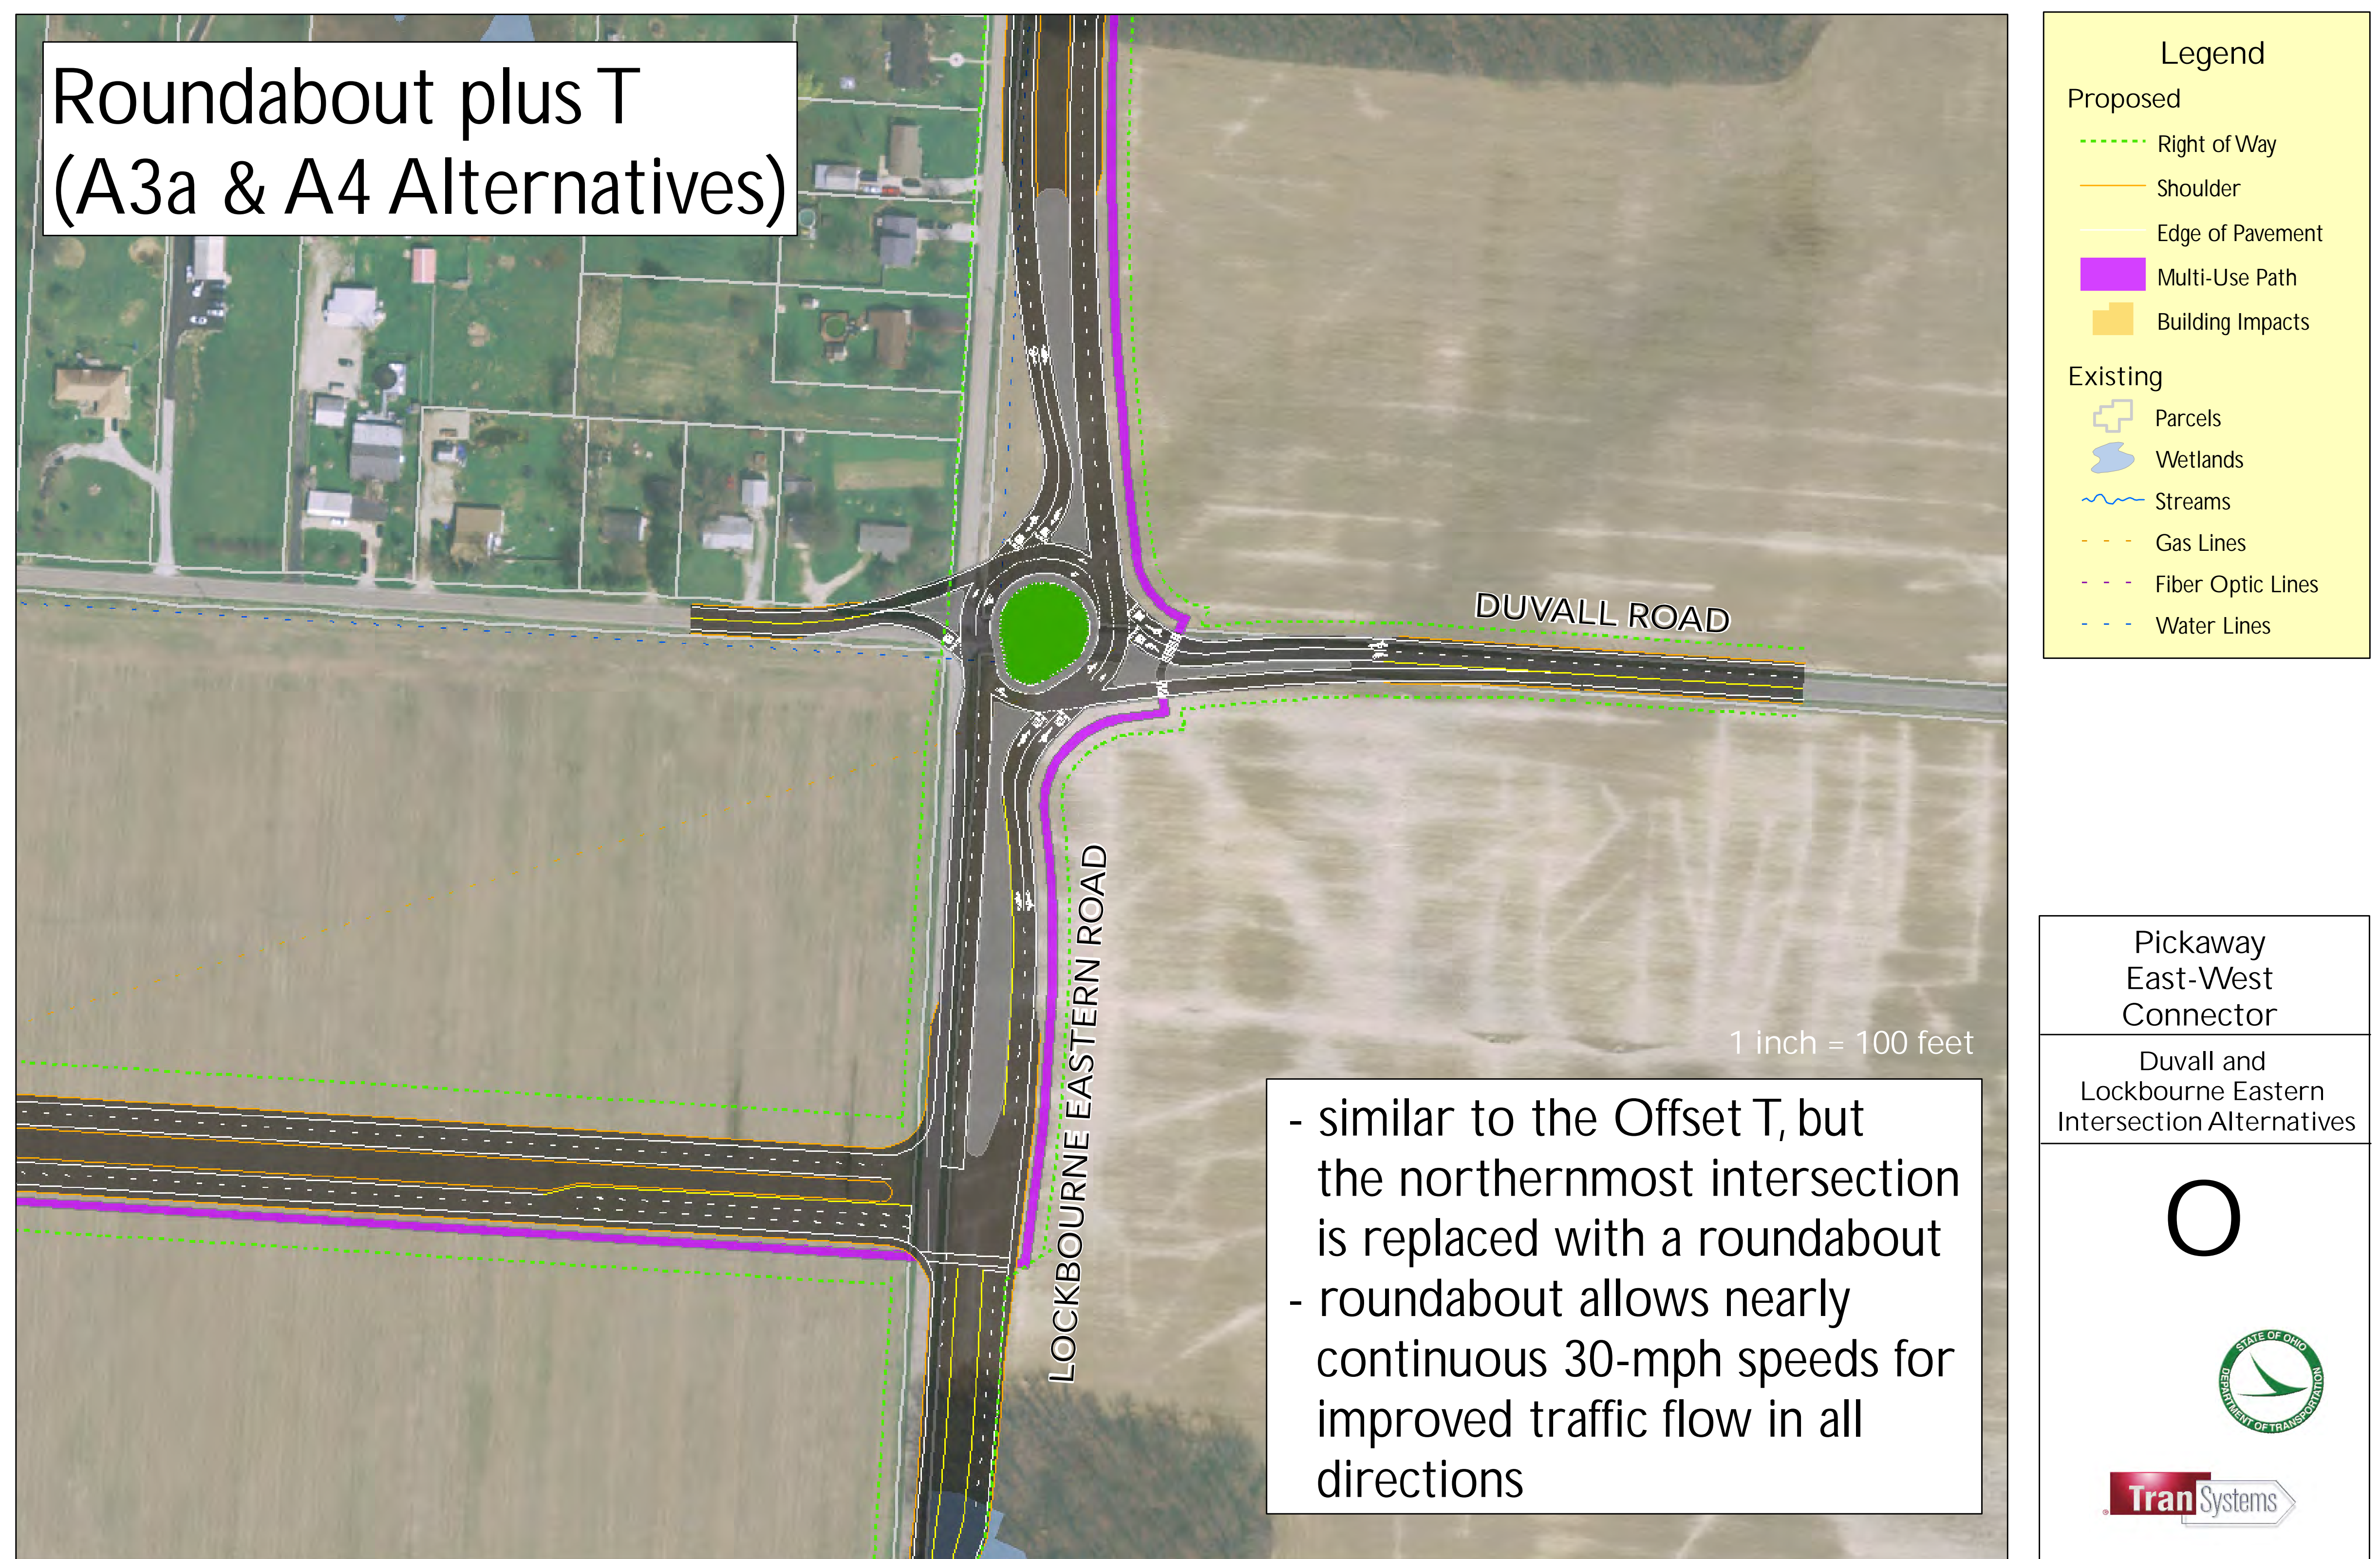

Duvall and Lockbourne Eastern Intersection Alternatives

Legend

Proposed

- Right of Way
- Shoulder
- Edge of Pavement
- Multi-Use Path
- Building Impacts

Existing

- Parcels
- Wetlands
- Streams
- Gas Lines
- Fiber Optic Lines
- Water Lines

Pickaway East-West Connector

Duvall and Lockbourne Eastern Intersection Alternatives