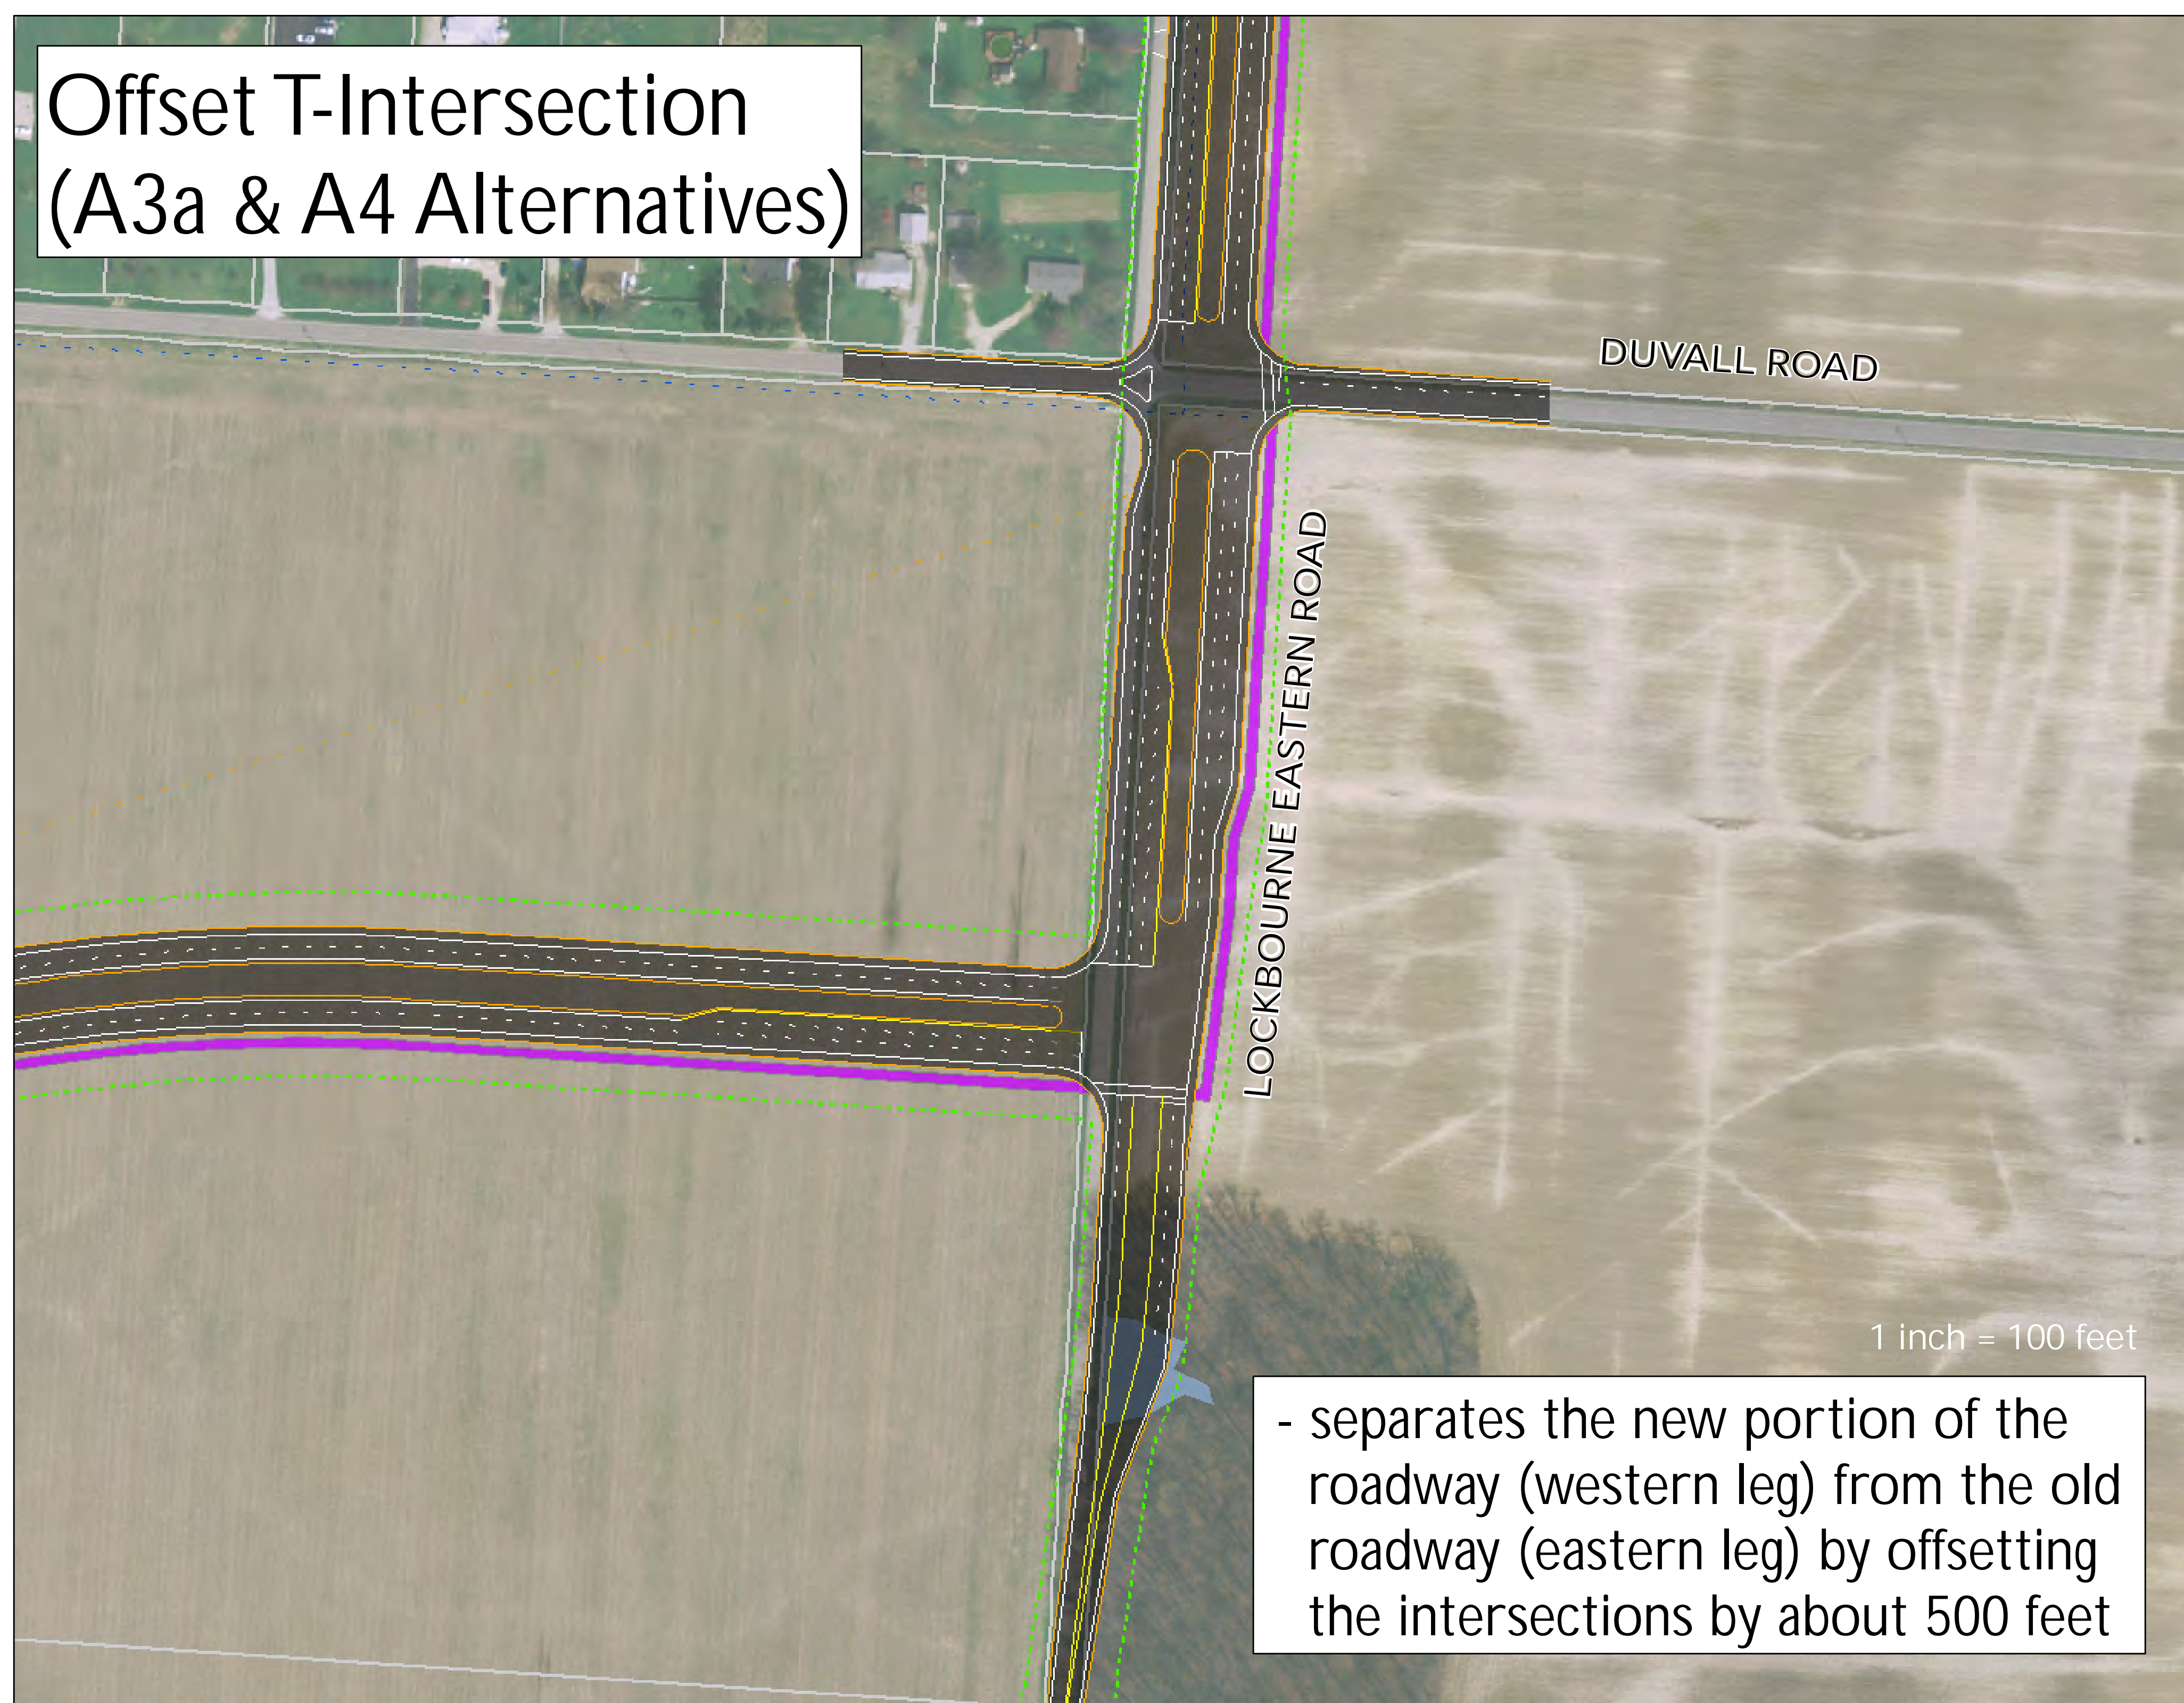

Duvall and Lockbourne Eastern Intersection Alternatives

Legend

Proposed

- Right of Way
- Shoulder
- Edge of Pavement
- Multi-Use Path
- Building Impacts

Existing

- Parcels
- Wetlands
- Streams
- Gas Lines
- Fiber Optic Lines
- Water Lines

Pickaway East-West Connector

Duvall and Lockbourne Eastern Intersection Alternatives