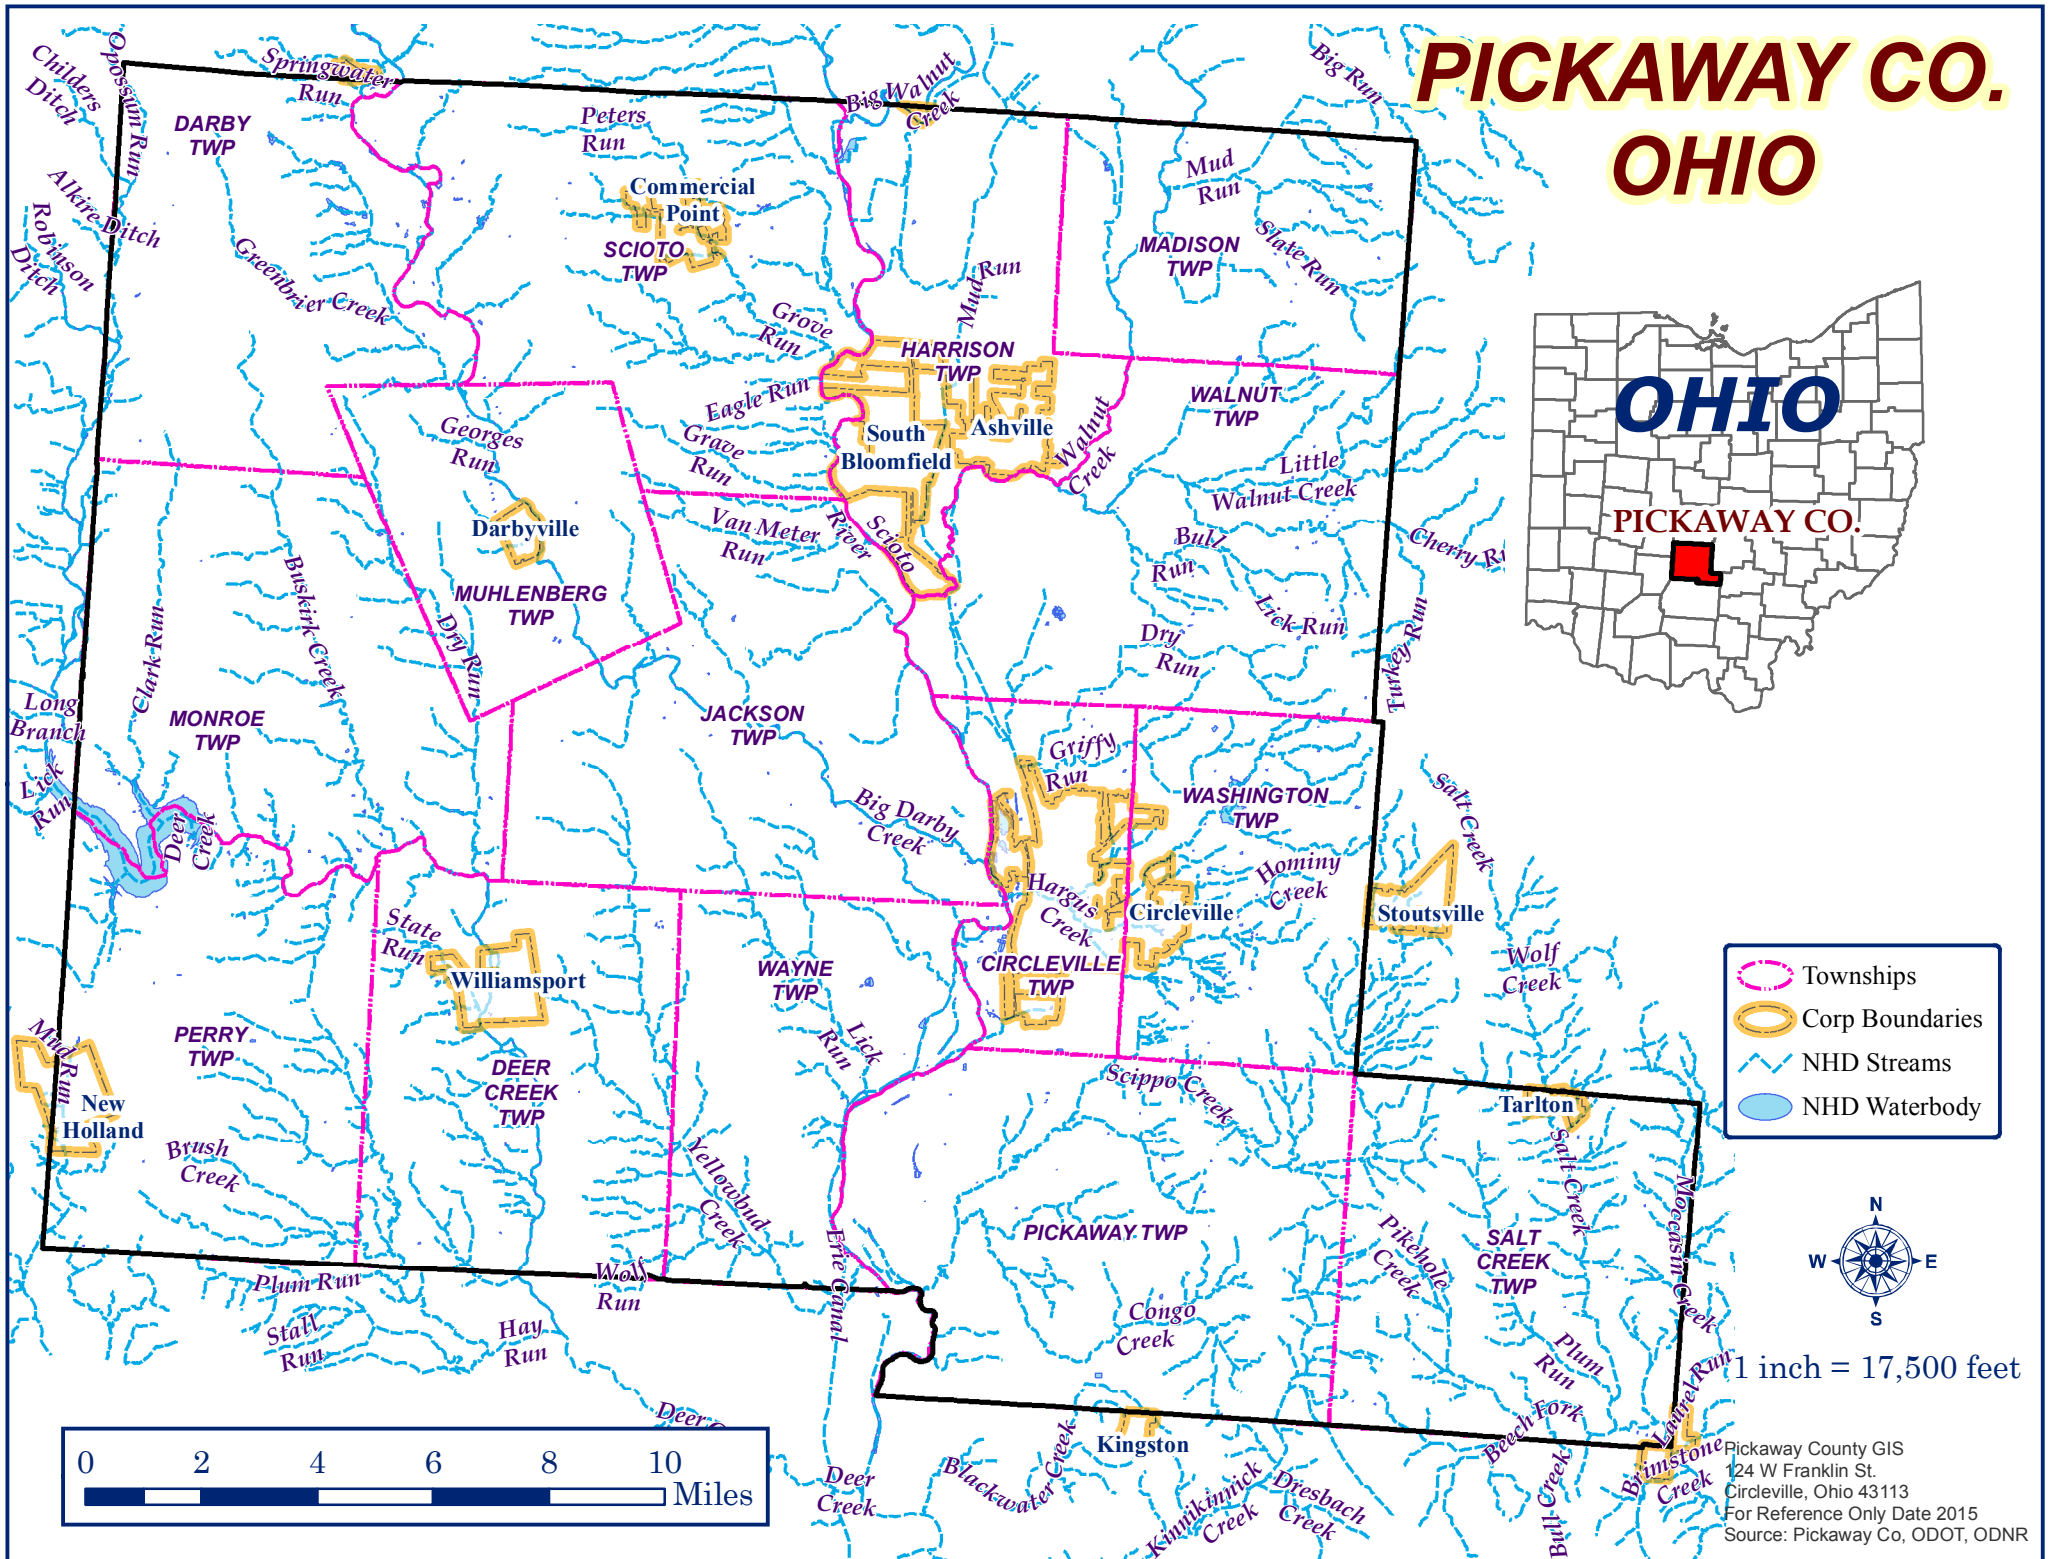

# PICKAWAY CO. OHIO

- Townships
- Corp Boundaries
- NHD Streams
- NHD Waterbody

1 inch = 17,500 feet

Pickaway County GIS  
124 W Franklin St.  
Circleville, Ohio 43113  
For Reference Only Date 2015  
Source: Pickaway Co, ODOT, ODNR