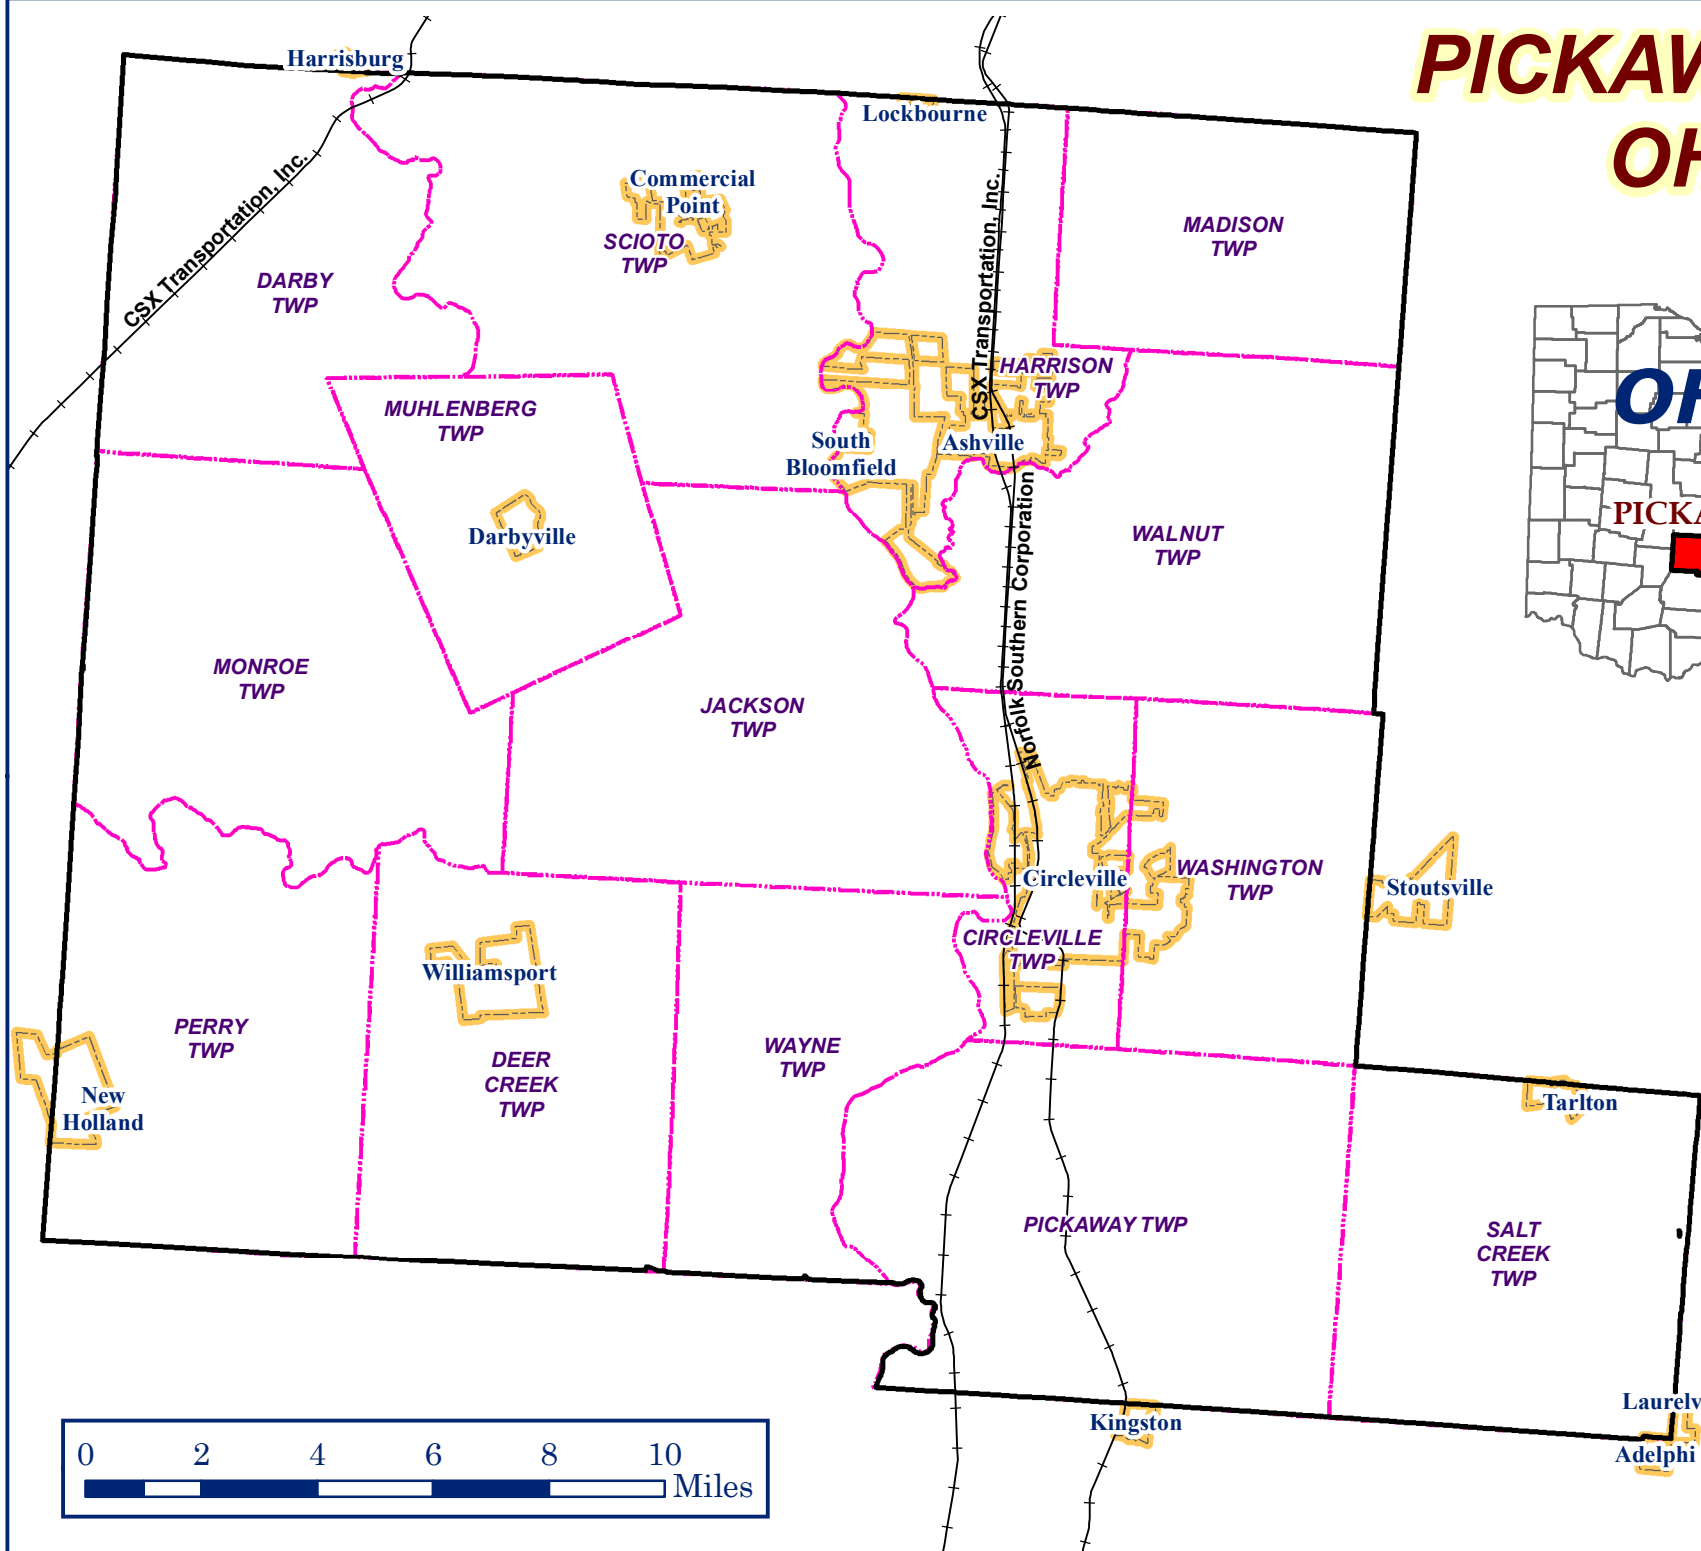

PICKAWAY CO. OHIO

Legend:

- Railroad
- Townships
- Corp Boundaries

1 inch = 17,500 feet

Pickaway County GIS
124 W Franklin St.
Circleville, Ohio 43113
For Reference Only Date 2015
Source: Pickaway Co, ODOT, ODNR