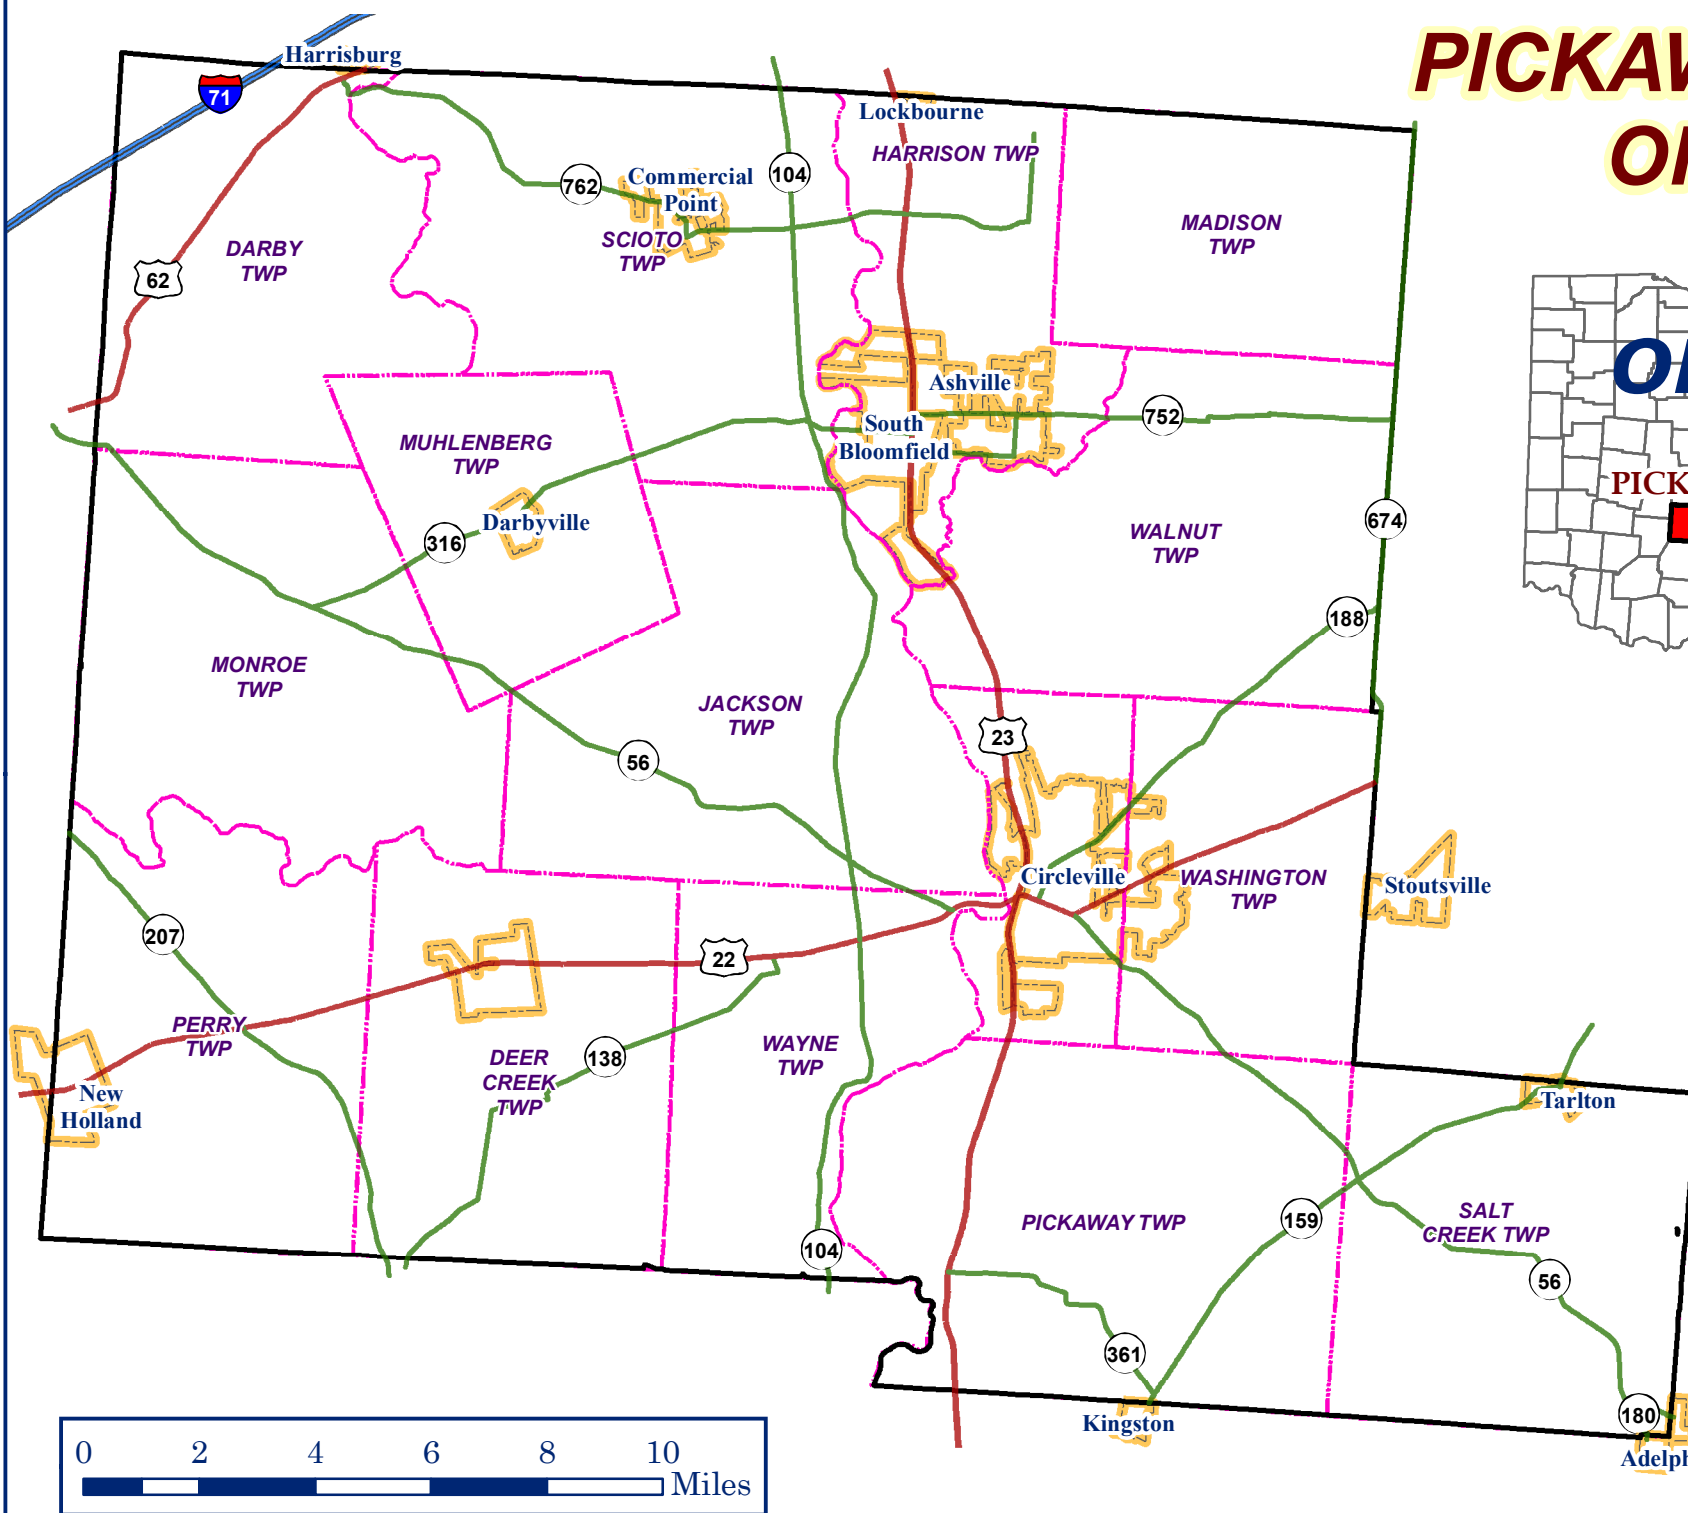

# PICKAWAY CO. OHIO

**Roads**

- Interstate Highway
- US Routes
- State Routes
- Townships
- Corp Boundaries

1 inch = 17,500 feet

Pickaway County GIS  
124 W Franklin St.  
Circleville, Ohio 43113  
For Reference Only Date 2015  
Source: Pickaway Co, ODOT, ODNR