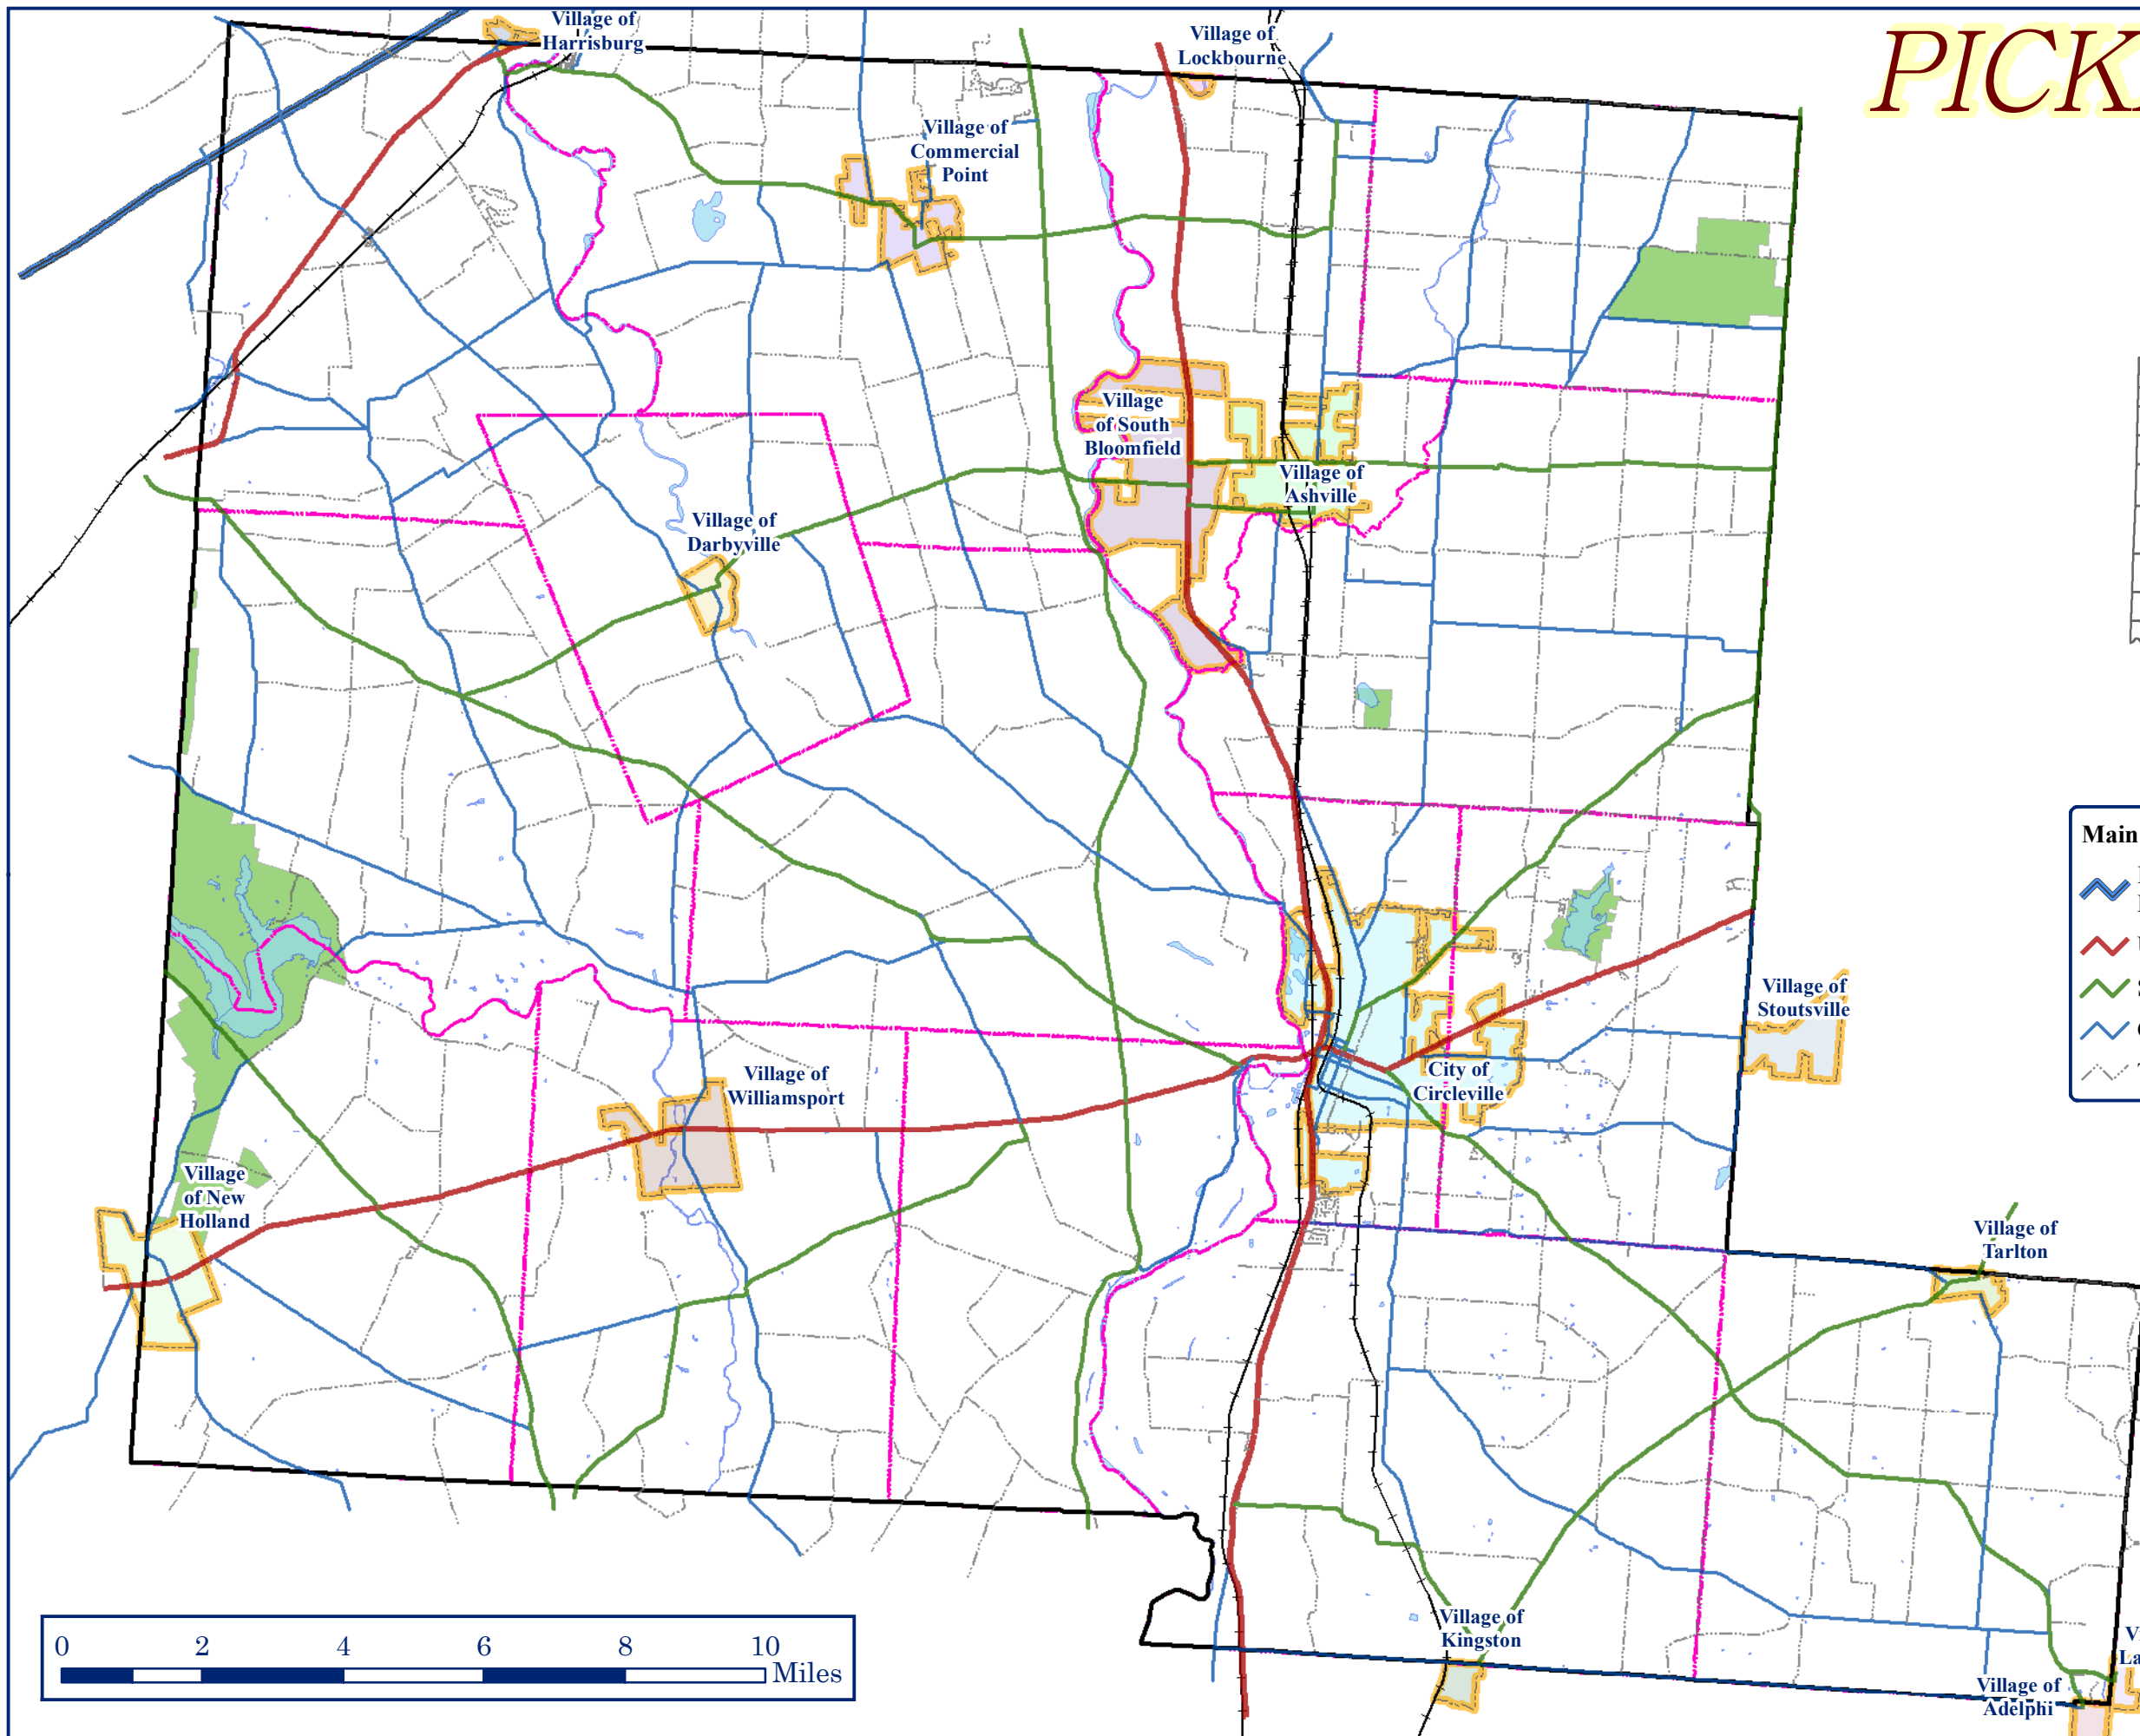

PICKAWAY CO. OHIO

Main Roads	✂ Railroad
Interstate Highway	Townships
US Routes	Corp Boundaries
State Routes	Water
County Road	Parks
Township Routes	

1 inch = 12,500 feet

Pickaway County GIS
 124 W Franklin St.
 Circleville, Ohio 43113
 For Reference Only Date 2016
 Source: Pickaway Co, ODOT, ODNR
 Please See Pickaway Co
 Auditor's Disclaimer
<http://pickaway.iviewauditor.com>