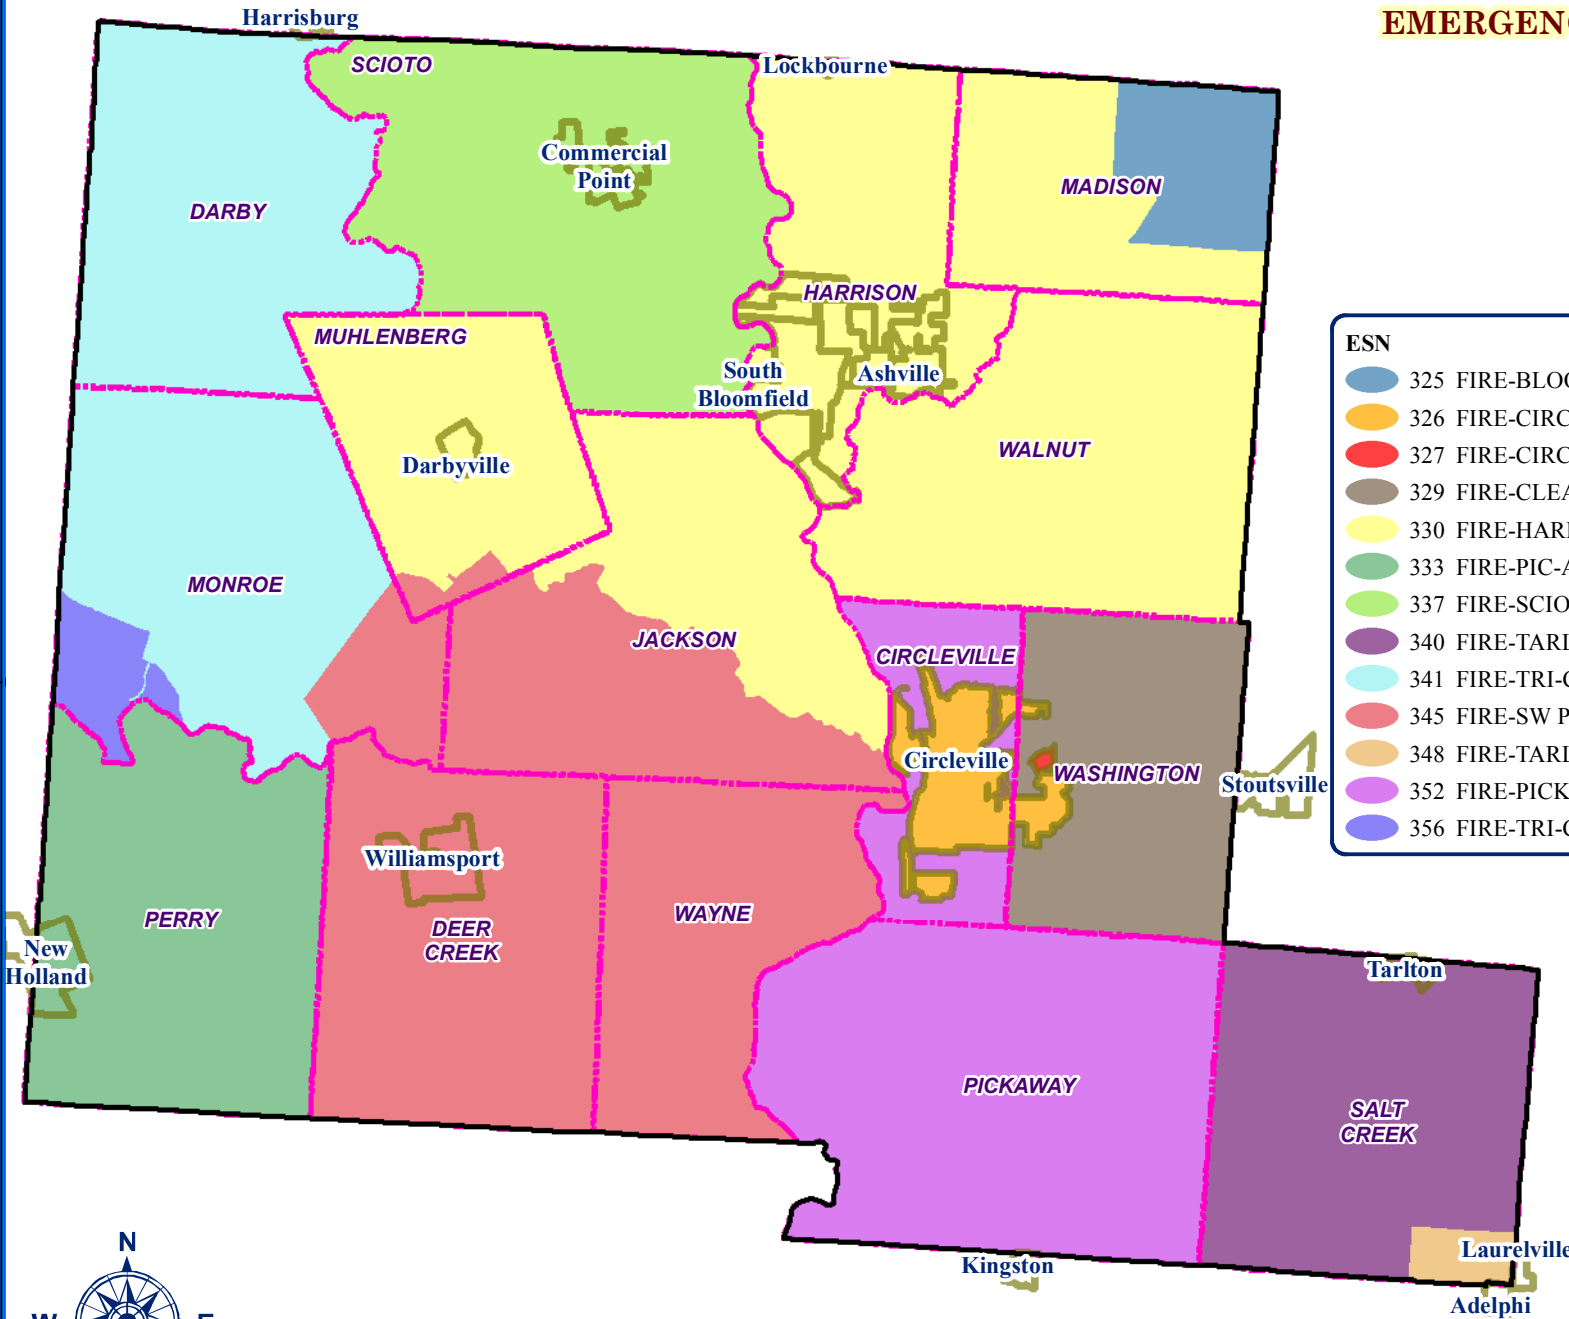

# PICKAWAY COUNTY

## EMERGENCY SERVICE NUMBER (ESN) 2016

ESN	
	325 FIRE-BLOOM EMS-BLOOM
	326 FIRE-CIRCLEVILLE EMS-CIRCLEVILLE
	327 FIRE-CIRCLEVILLE EMS-CIRCLEVILLE
	329 FIRE-CLEARCREEK EMS-CLEARCREEK
	330 FIRE-HARRISON EMS-HARRISON
	333 FIRE-PIC-A-FAY EMS-PIC-A-FAY
	337 FIRE-SCIOTO EMS-SCIOTO
	340 FIRE-TARLTON EMS-TARLTON
	341 FIRE-TRI-COUNTY EMS-STERLING JOINT
	345 FIRE-SW PICKAWAY EMS-WADES
	348 FIRE-TARLTON w/ LAURELVILLE EMS-TARLTON
	352 FIRE-PICKAWAY TWP EMS-PICKAWAY TWP
	356 FIRE-TRI-COUNTY EMS-FAYETTE COUNTY

1 inch = 19,167 feet

Pickaway County GIS  
124 W Franklin St.  
Circleville, Ohio 43113  
For Reference Only Date 2016  
Source: Pickaway Co, LBRS, ODOT  
See Pickaway Co Disclaimer