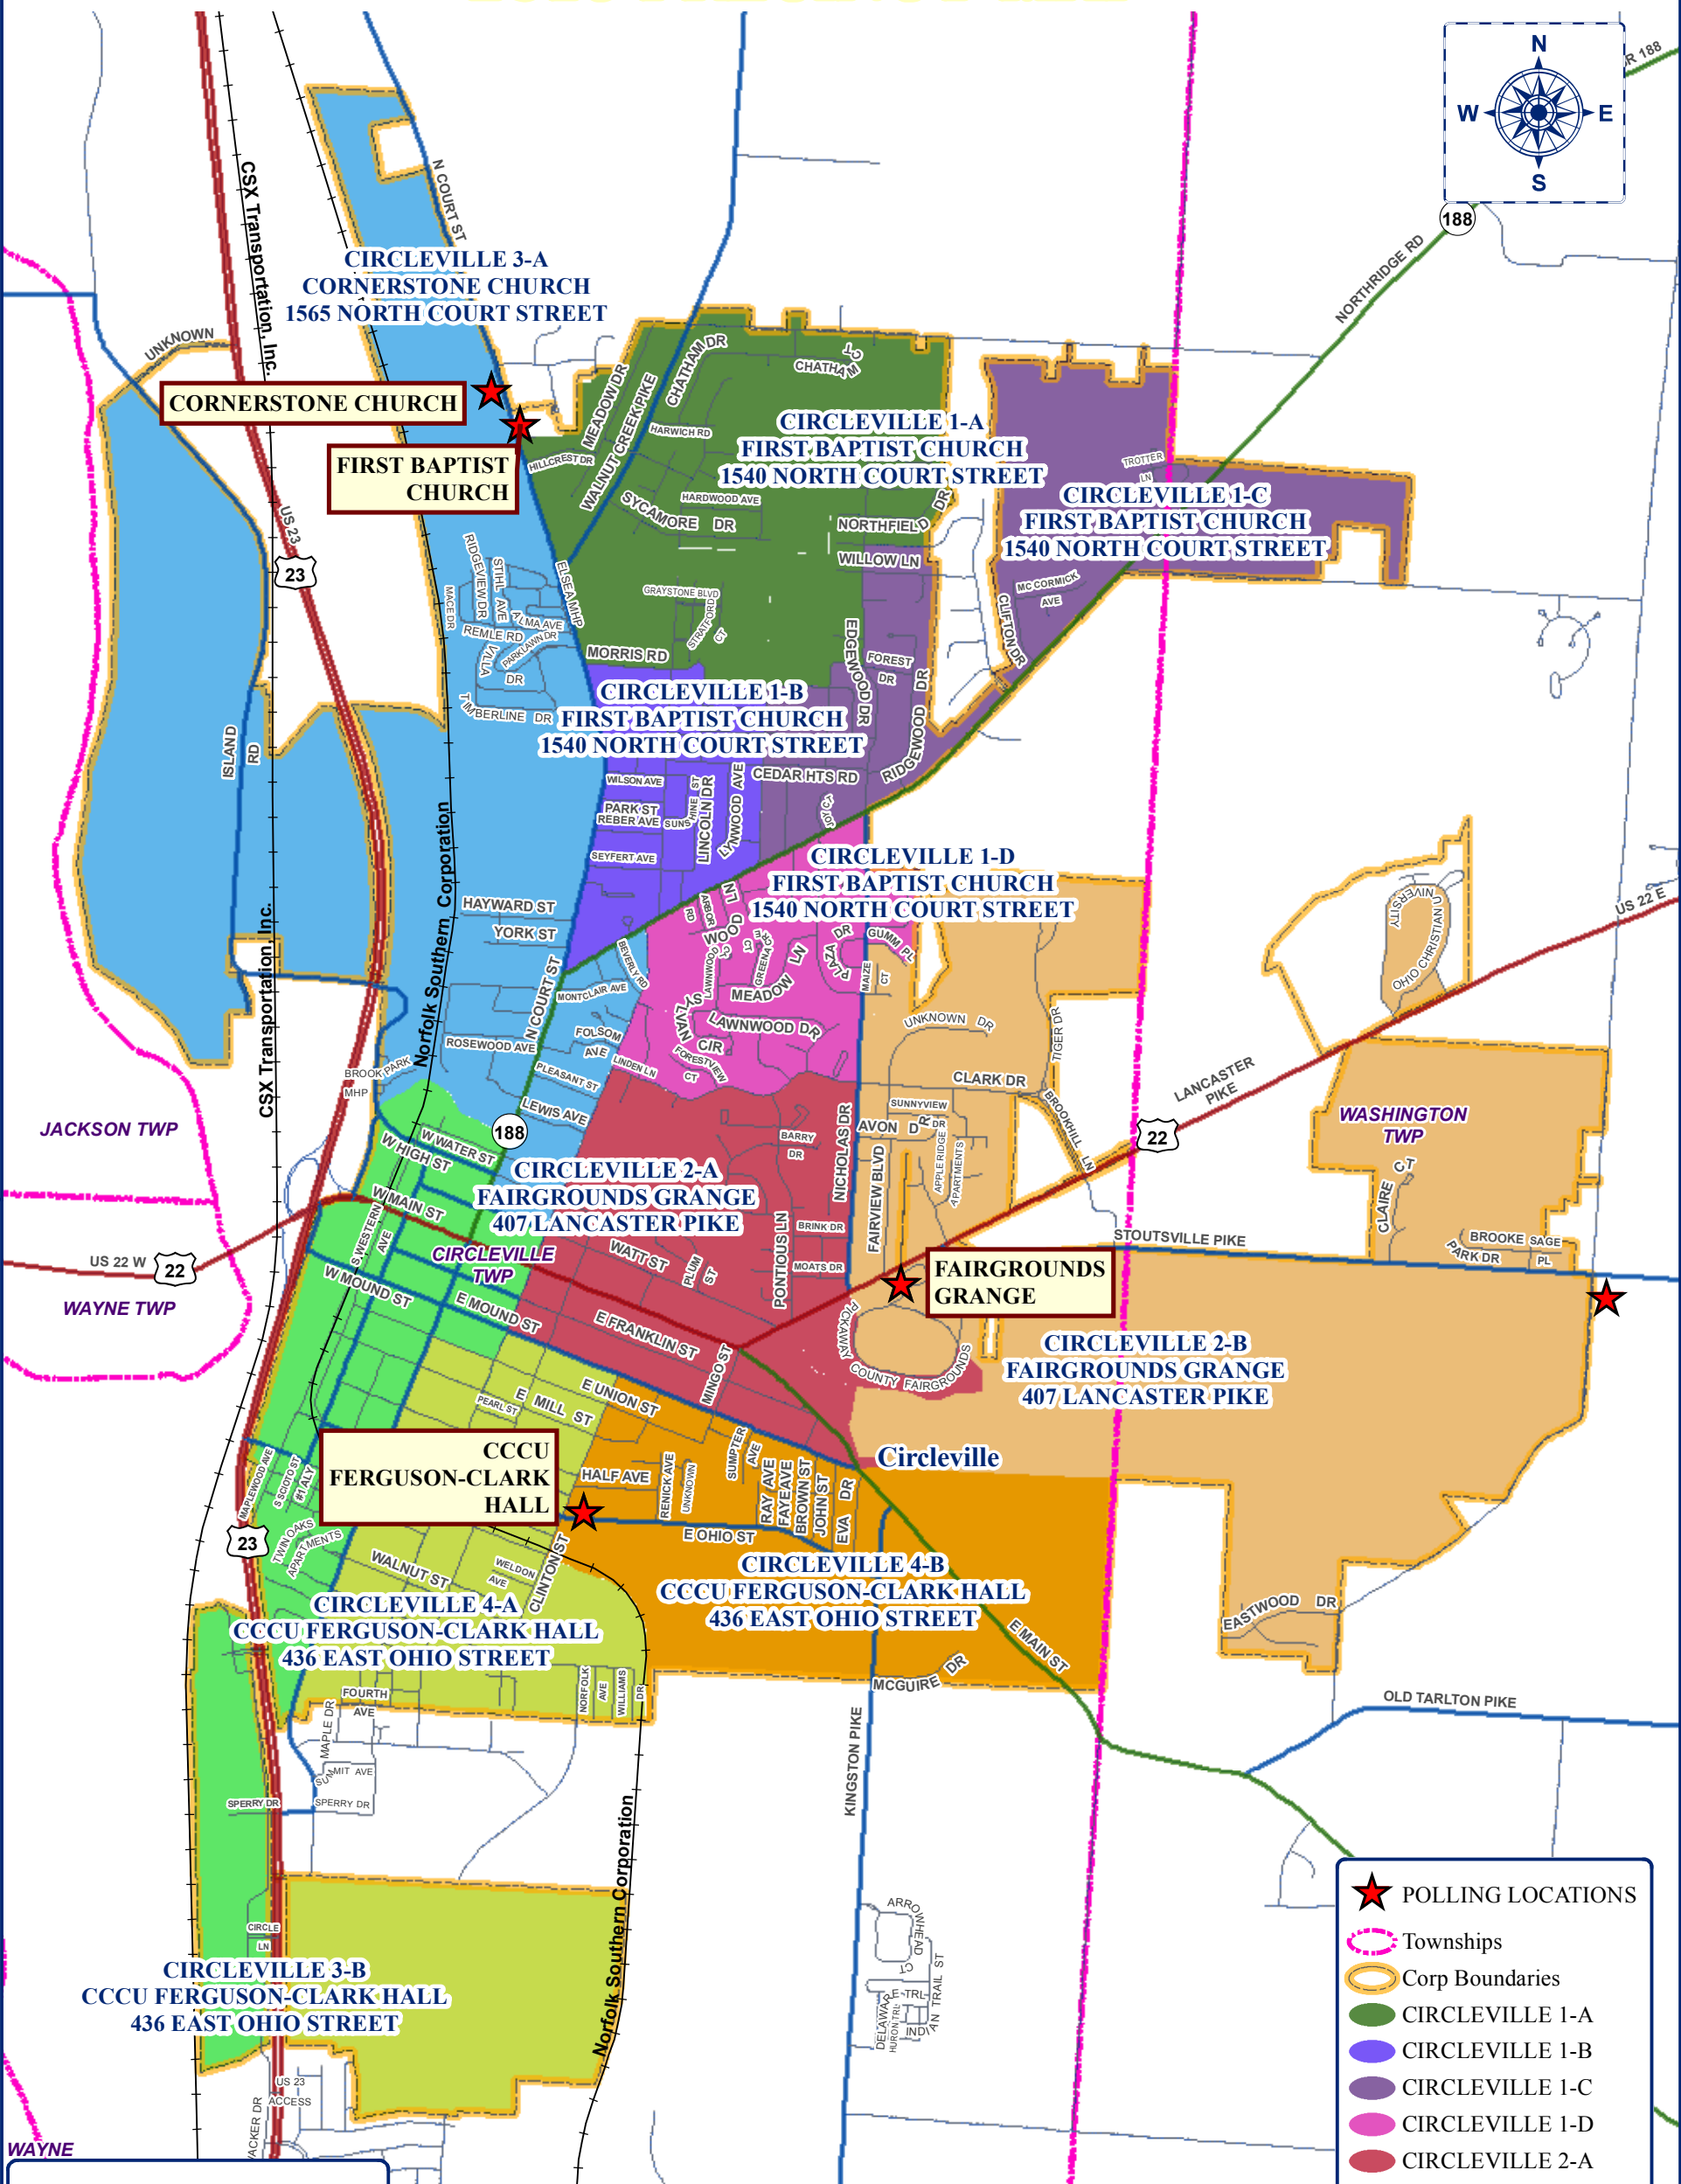

# CITY OF CIRCLEVILLE 2016 PRECINCT MAP

**CORNERSTONE CHURCH**

**FIRST BAPTIST CHURCH**

**CIRCLEVILLE 1-A  
FIRST BAPTIST CHURCH  
1540 NORTH COURT STREET**

**CIRCLEVILLE 1-C  
FIRST BAPTIST CHURCH  
1540 NORTH COURT STREET**

**CIRCLEVILLE 1-B  
FIRST BAPTIST CHURCH  
1540 NORTH COURT STREET**

**CIRCLEVILLE 1-D  
FIRST BAPTIST CHURCH  
1540 NORTH COURT STREET**

**CIRCLEVILLE 2-A  
FAIRGROUNDS GRANGE  
407 LANCASTER PIKE**

**FAIRGROUNDS GRANGE**

**CIRCLEVILLE 2-B  
FAIRGROUNDS GRANGE  
407 LANCASTER PIKE**

**CCCU FERGUSON-CLARK HALL**

**CIRCLEVILLE 4-B  
CCCU FERGUSON-CLARK HALL  
436 EAST OHIO STREET**

**CIRCLEVILLE 4-A  
CCCU FERGUSON-CLARK HALL  
436 EAST OHIO STREET**

**CIRCLEVILLE 3-B  
CCCU FERGUSON-CLARK HALL  
436 EAST OHIO STREET**

- ★ POLLING LOCATIONS
- Townships
- Corp Boundaries
- CIRCLEVILLE 1-A
- CIRCLEVILLE 1-B
- CIRCLEVILLE 1-C
- CIRCLEVILLE 1-D
- CIRCLEVILLE 2-A
- CIRCLEVILLE 2-B
- CIRCLEVILLE 3-A
- CIRCLEVILLE 3-B
- CIRCLEVILLE 4-A
- CIRCLEVILLE 4-B