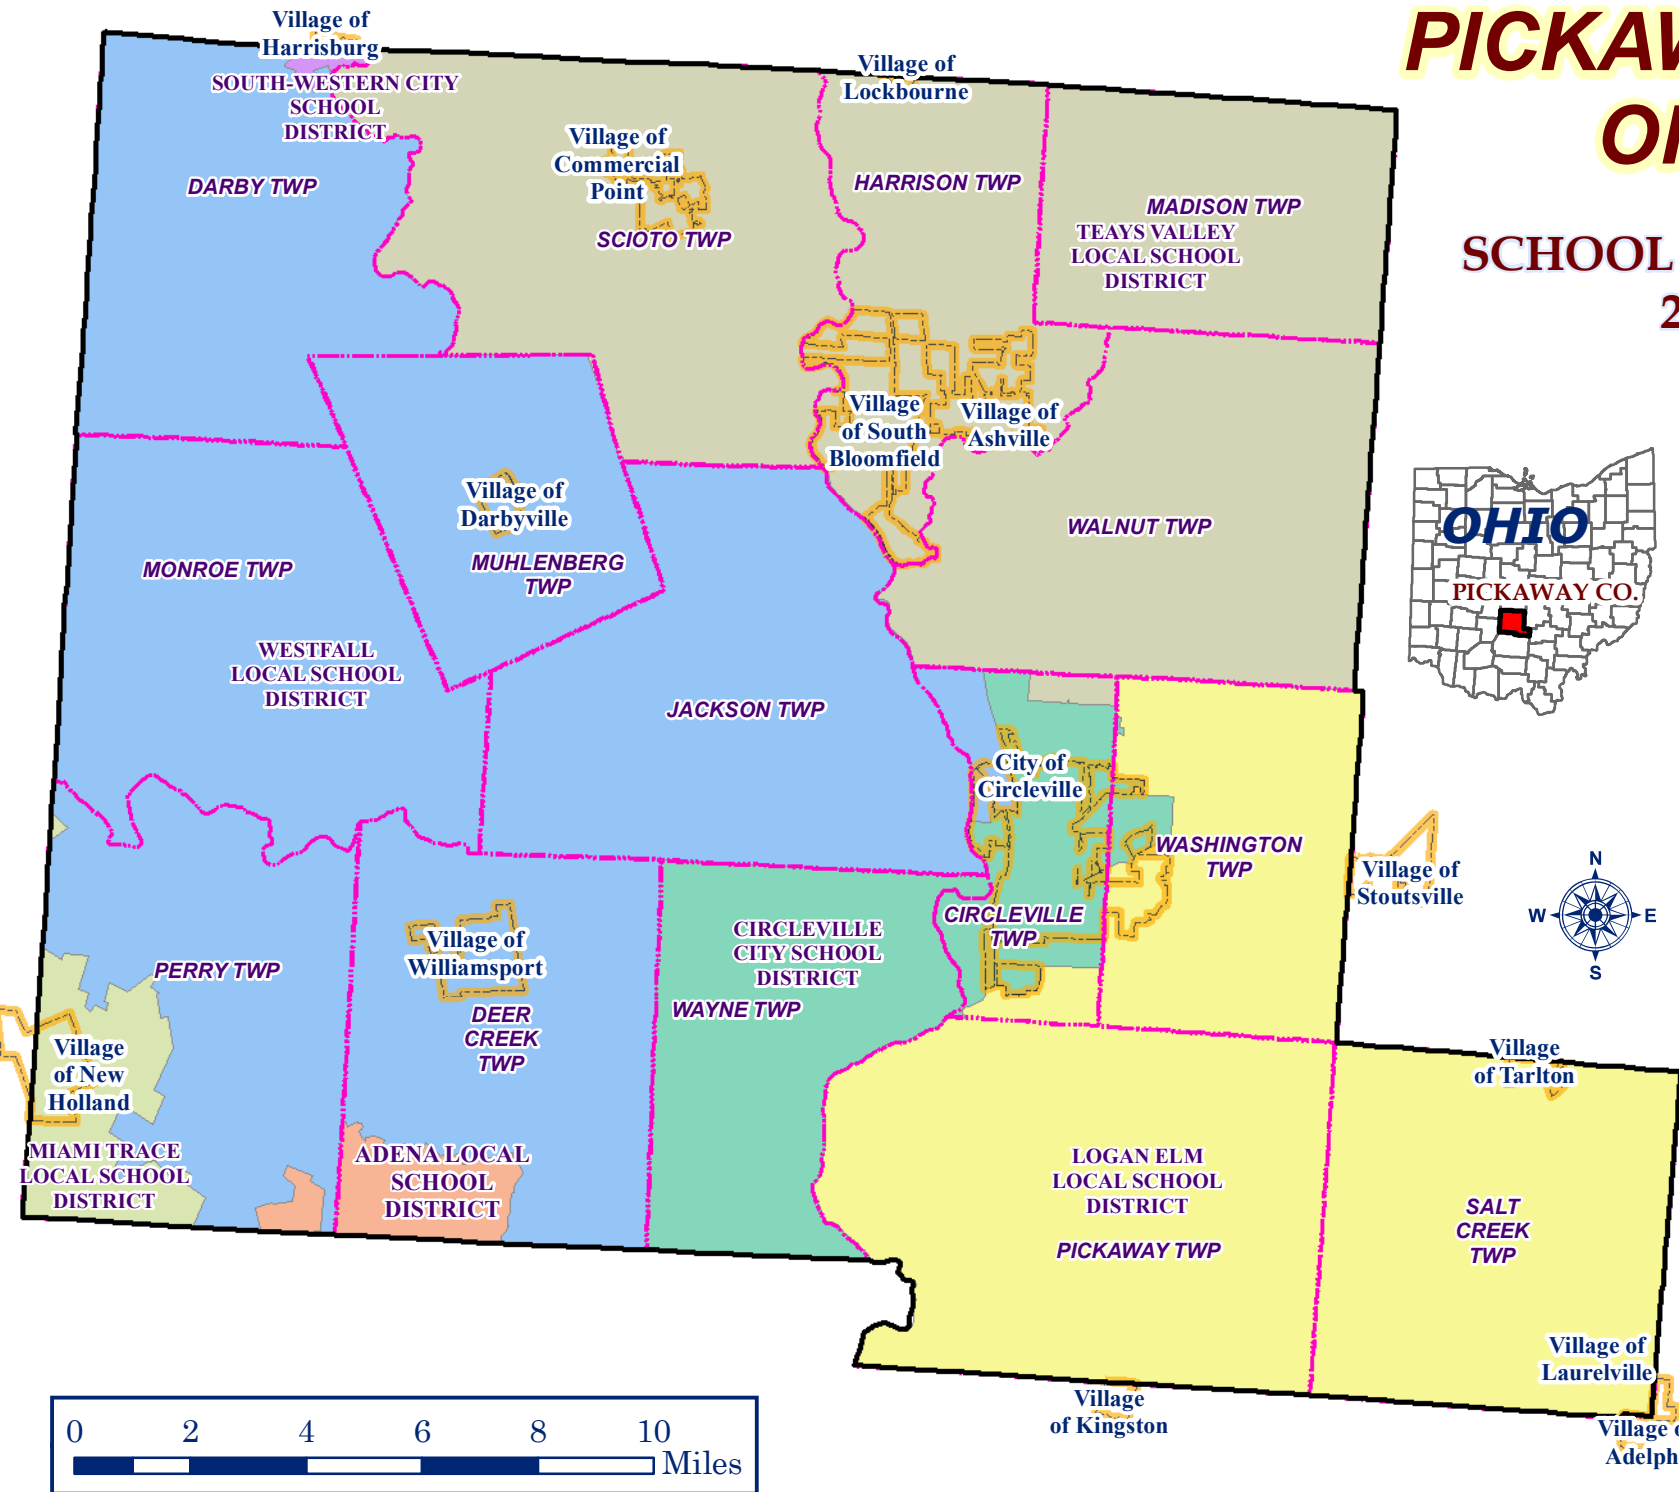

# PICKAWAY CO. OHIO

## SCHOOL DISTRICTS 2016

⬭ Townships  
⬭ Corp Boundaries

**School Districts**

- ADENA LOCAL SCHOOL DISTRICT
- CIRCLEVILLE CITY SCHOOL DISTRICT
- LOGAN ELM LOCAL SCHOOL DISTRICT
- MIAMI TRACE LOCAL SCHOOL DISTRICT
- SOUTH-WESTERN CITY SCHOOL DISTRICT
- TEAYS VALLEY LOCAL SCHOOL DISTRICT
- WESTFALL LOCAL SCHOOL DISTRICT

1 inch = 17,500 feet  
 Pickaway County GIS  
 124 W Franklin St.  
 Circleville, Ohio 43113  
 For Reference Only Date 2016  
 Source: Pickaway Co., ODOT  
 Please See Pickaway Co Auditor's Disclaimer  
<http://pickaway.iviewauditor.com>