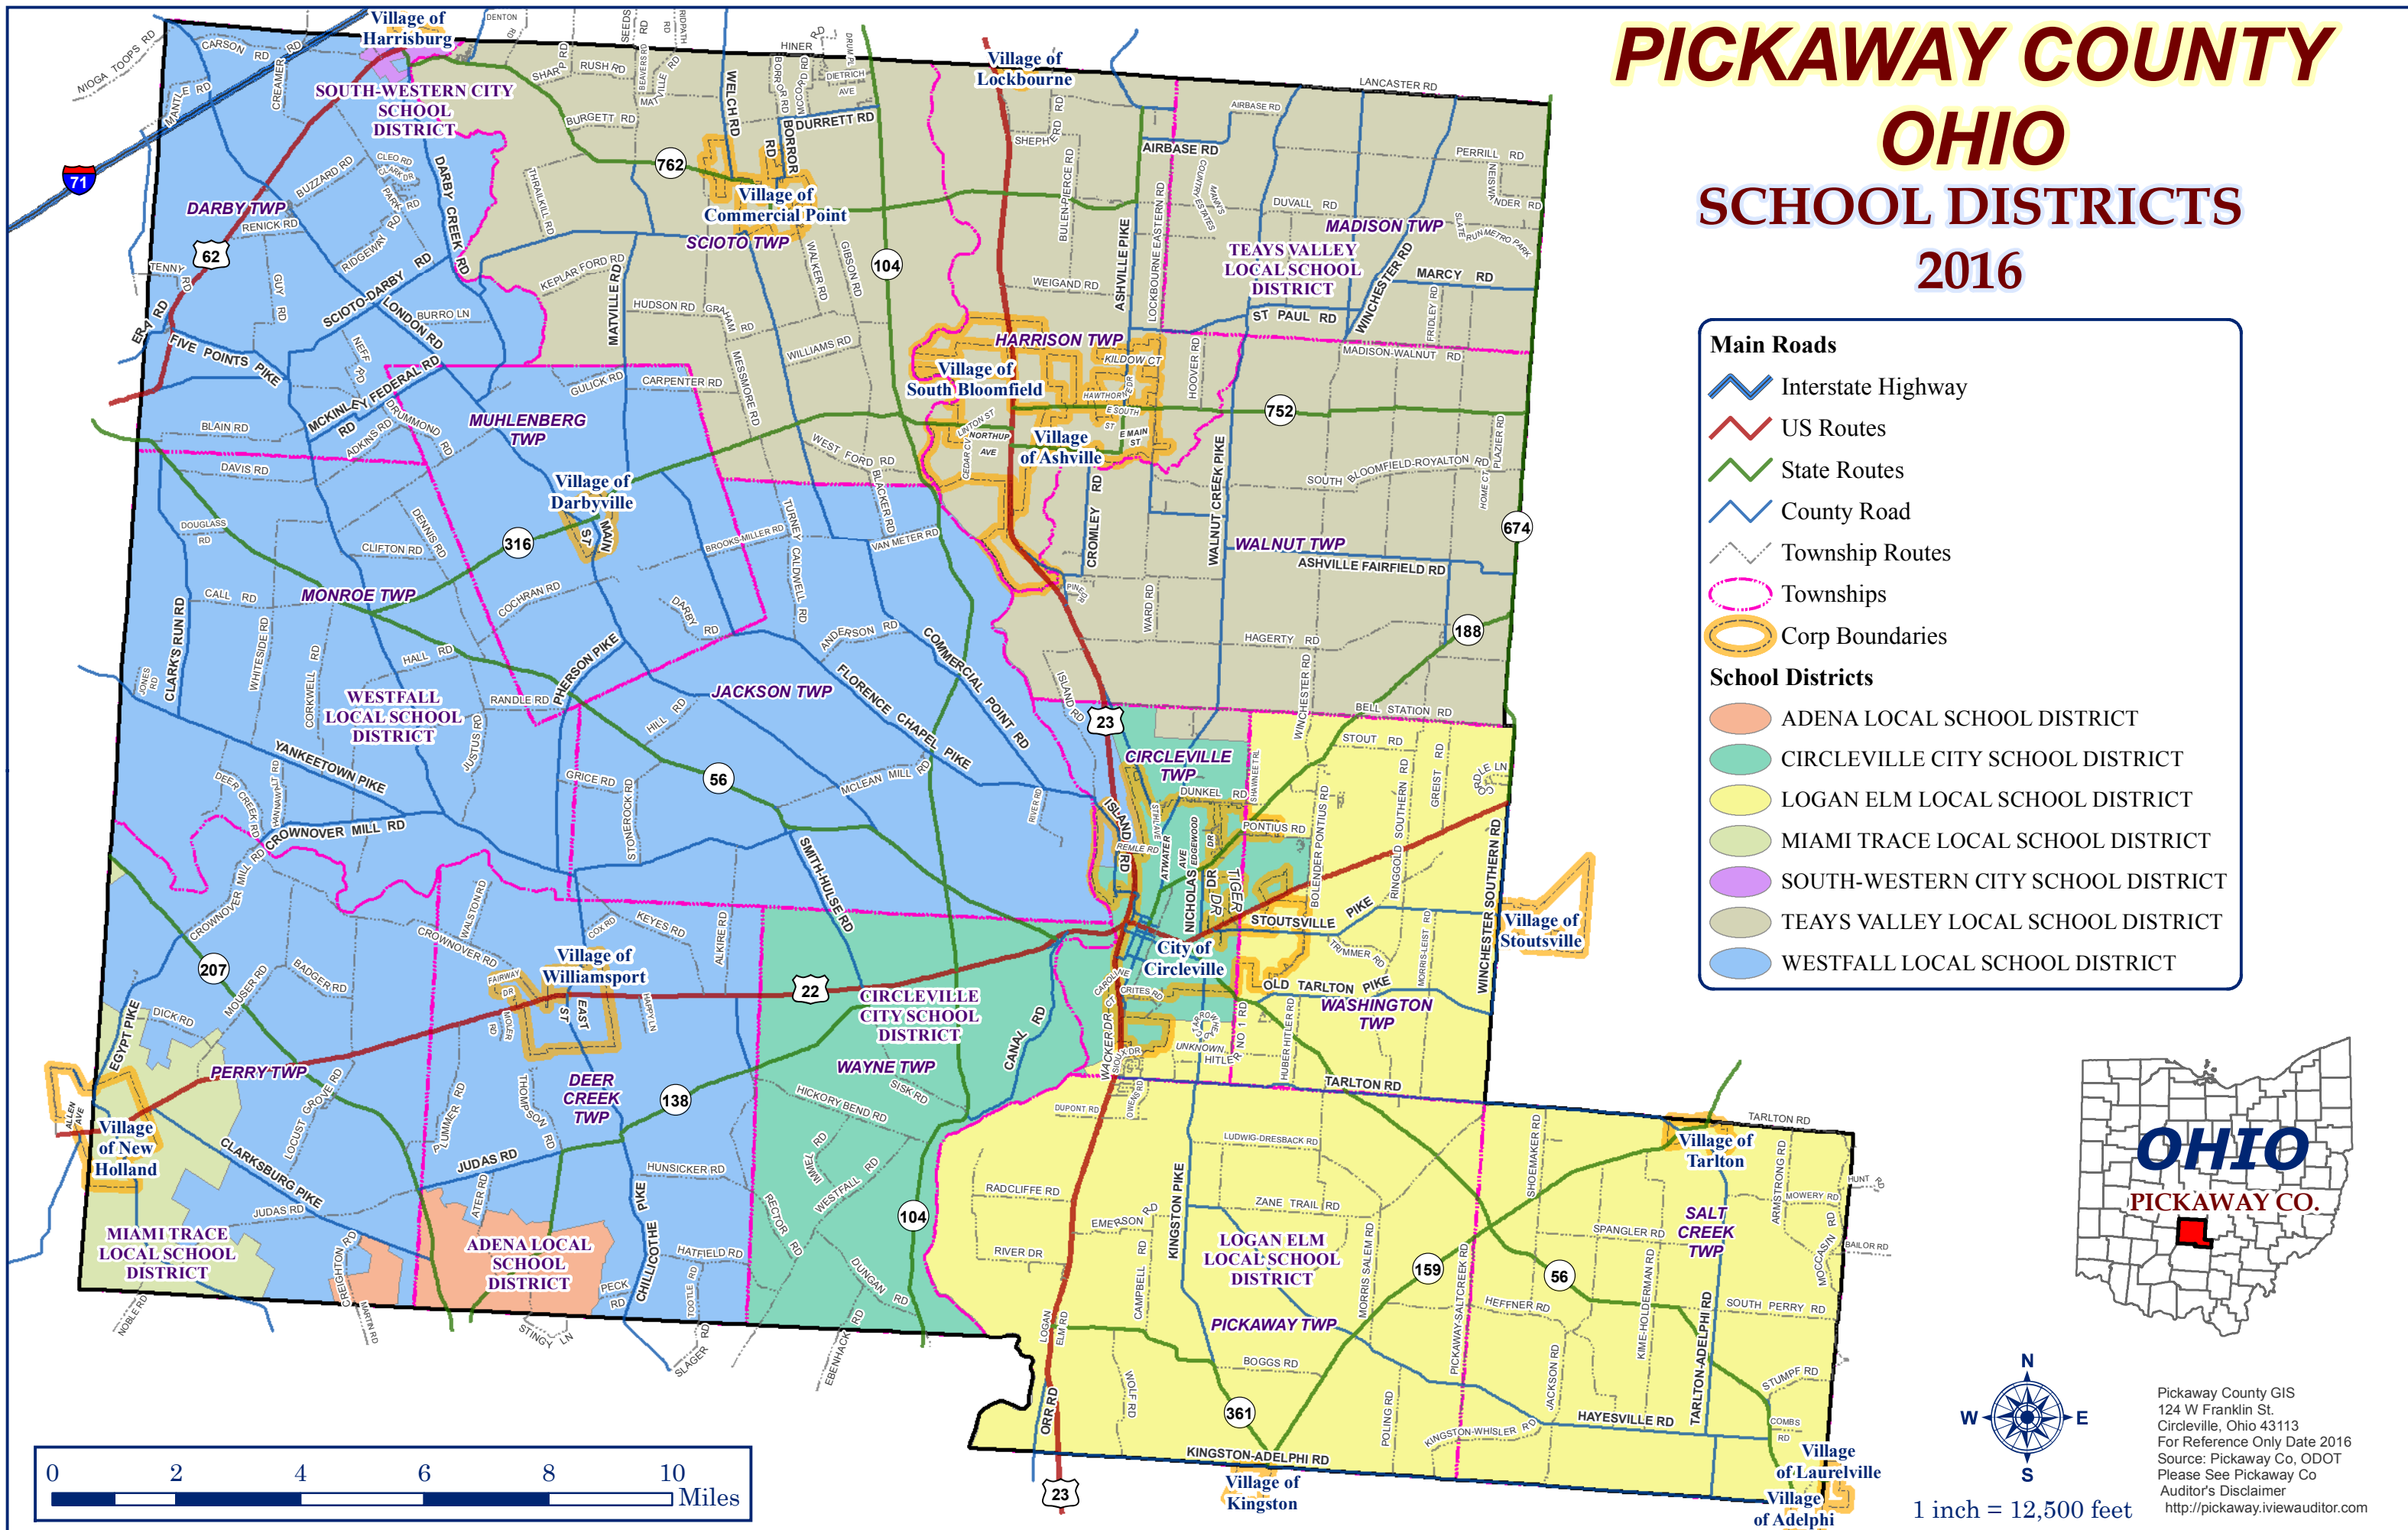

PICKAWAY COUNTY

OHIO

SCHOOL DISTRICTS

2016

Main Roads

- Interstate Highway
- US Routes
- State Routes
- County Road
- Township Routes

Townships

- Townships

Corp Boundaries

- Corp Boundaries

School Districts

- ADENA LOCAL SCHOOL DISTRICT
- CIRCLEVILLE CITY SCHOOL DISTRICT
- LOGAN ELM LOCAL SCHOOL DISTRICT
- MIAMI TRACE LOCAL SCHOOL DISTRICT
- SOUTH-WESTERN CITY SCHOOL DISTRICT
- TEAYS VALLEY LOCAL SCHOOL DISTRICT
- WESTFALL LOCAL SCHOOL DISTRICT

1 inch = 12,500 feet

Pickaway County GIS
 124 W Franklin St.
 Circleville, Ohio 43113
 For Reference Only Date 2016
 Source: Pickaway Co, ODOT
 Please See Pickaway Co
 Auditor's Disclaimer
<http://pickaway.iviewauditor.com>